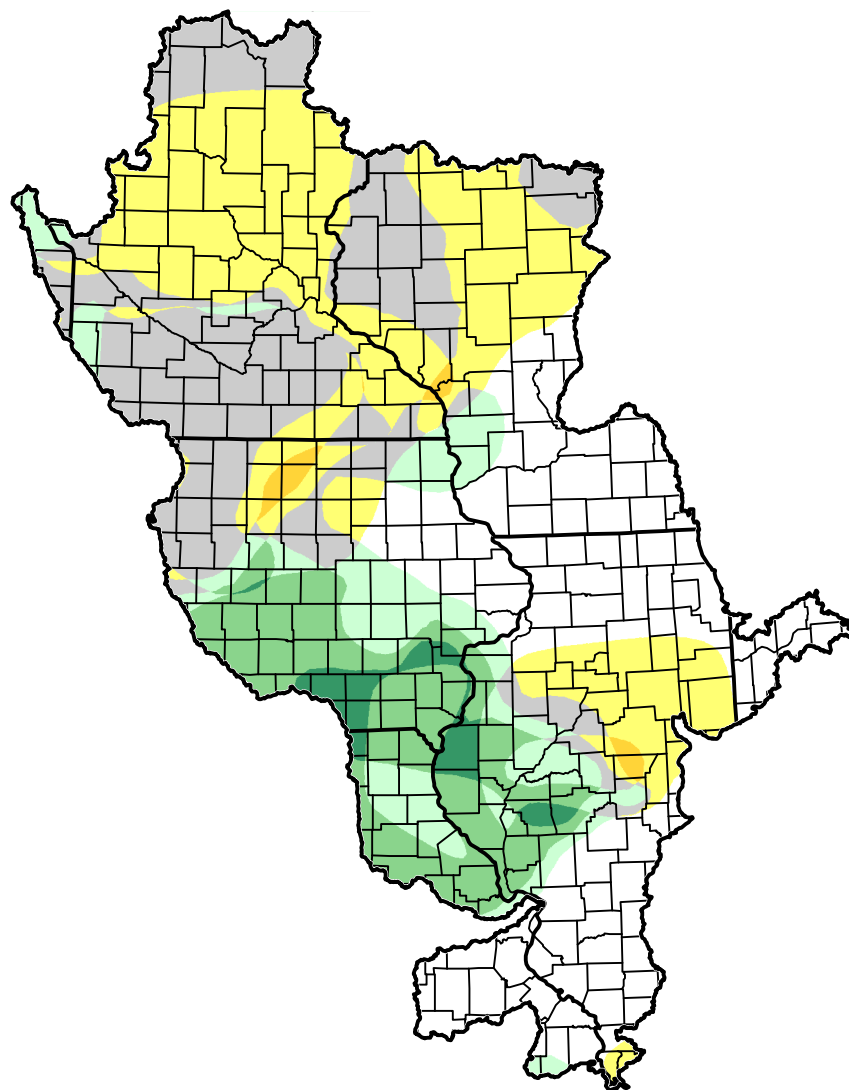

# U.S. Drought Monitor Class Change - Upper Mississippi Watershed 6 Months

April 17, 2012  
compared to  
November 1, 2011