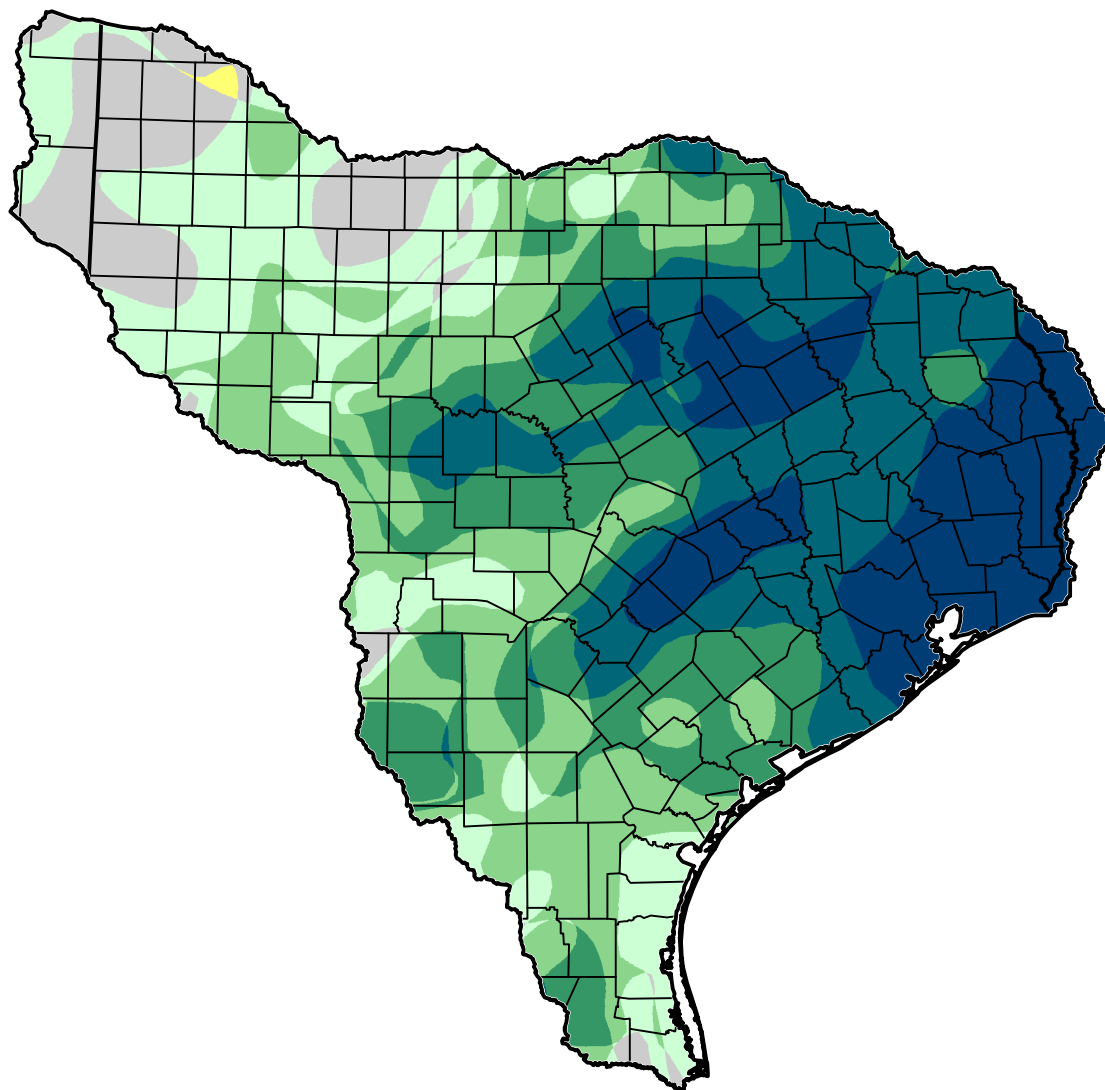

U.S. Drought Monitor Class Change - Texas-Gulf Watershed 6 Months

April 17, 2012
compared to
November 1, 2011