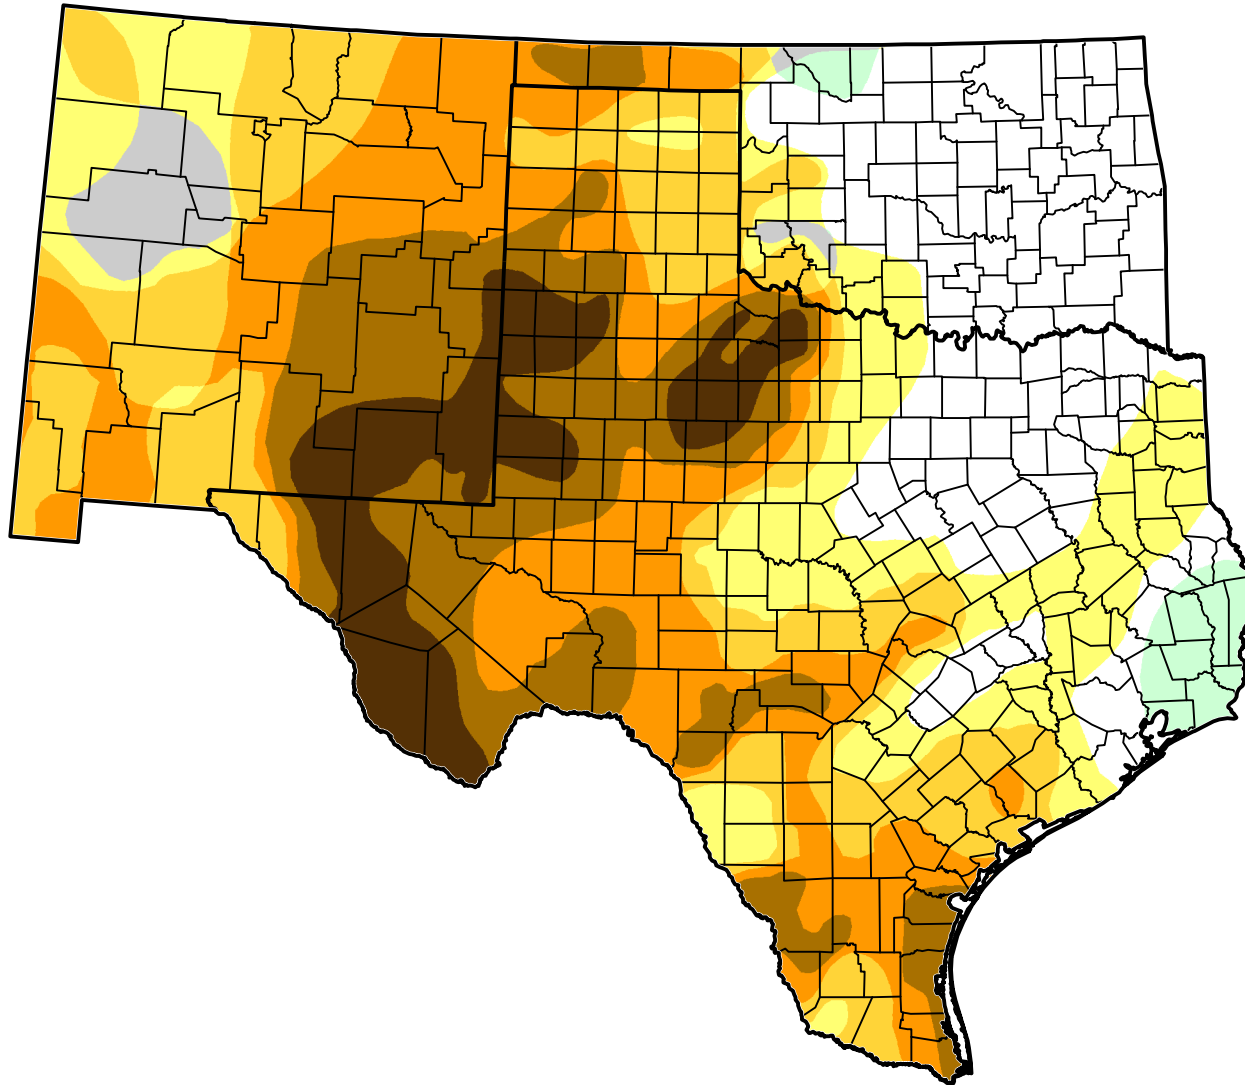

U.S. Drought Monitor Class Change - Southern Plains Area 2 Years

April 17, 2012
compared to
April 20, 2010

-  5 Class Degradation
-  4 Class Degradation
-  3 Class Degradation
-  2 Class Degradation
-  1 Class Degradation
-  No Change
-  1 Class Improvement
-  2 Class Improvement
-  3 Class Improvement
-  4 Class Improvement
-  5 Class Improvement