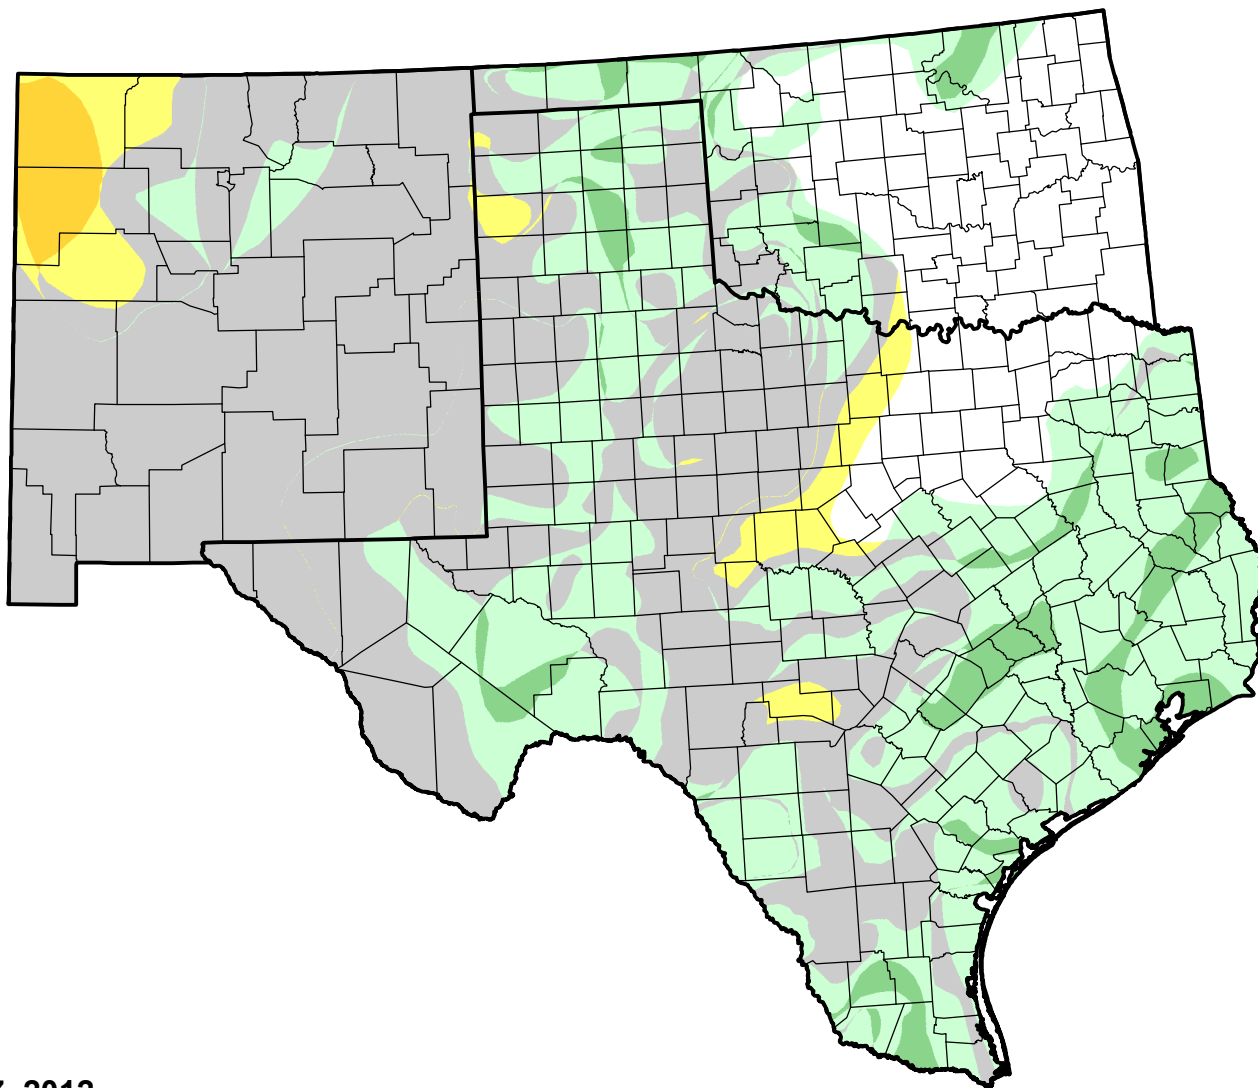

U.S. Drought Monitor Class Change - Southern Plains RDEWS

4 Week

April 17, 2012
compared to
March 22, 2012

droughtmonitor.unl.edu

- | | |
|---|---------------------|
|  | 5 Class Degradation |
|  | 4 Class Degradation |
|  | 3 Class Degradation |
|  | 2 Class Degradation |
|  | 1 Class Degradation |
|  | No Change |
|  | 1 Class Improvement |
|  | 2 Class Improvement |
|  | 3 Class Improvement |
|  | 4 Class Improvement |
|  | 5 Class Improvement |