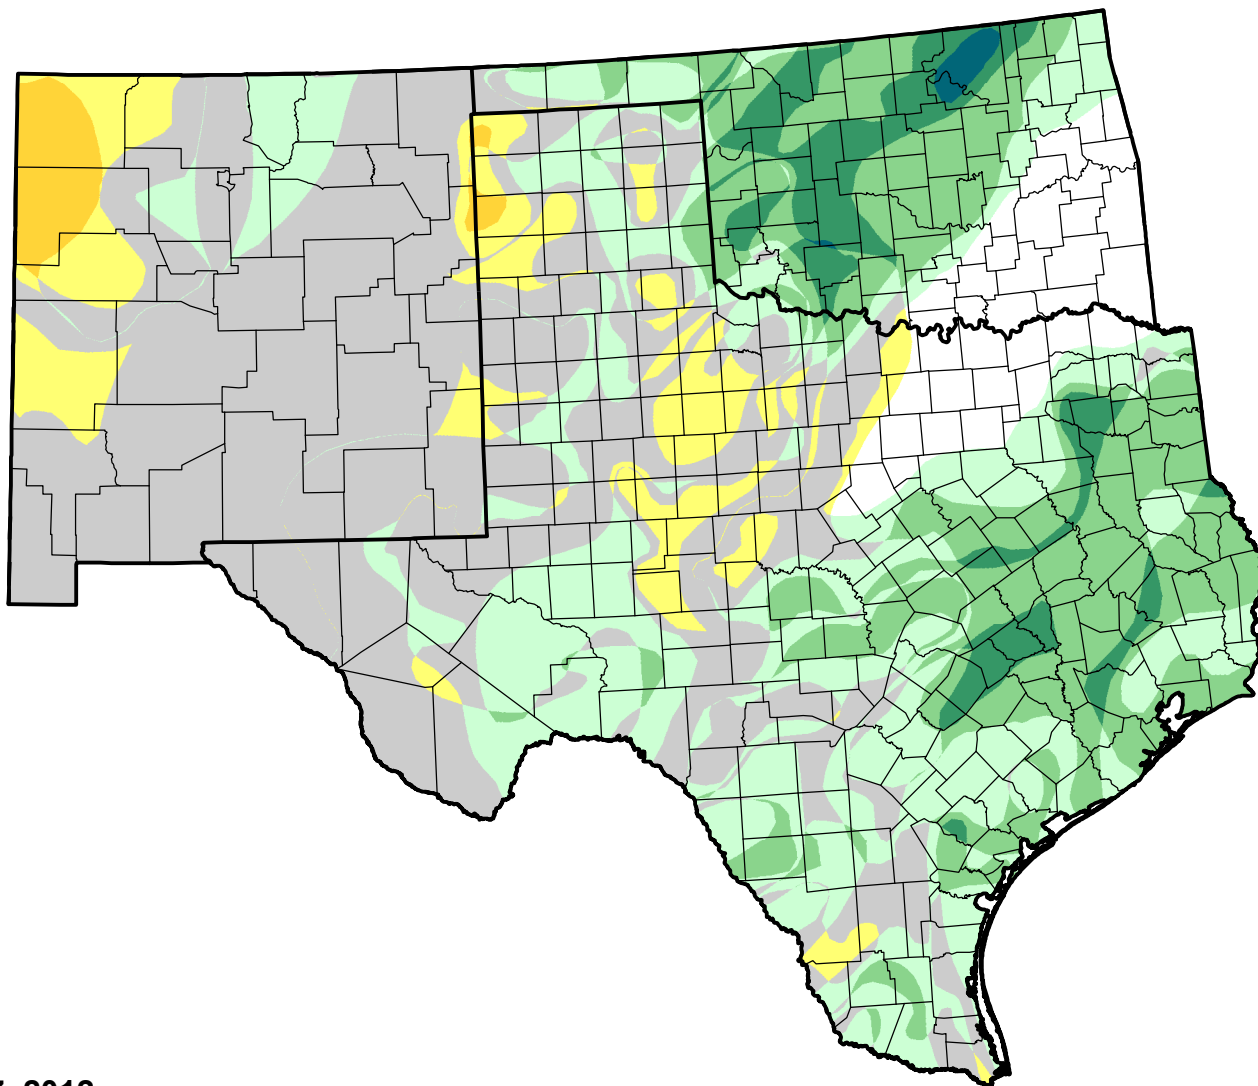

# U.S. Drought Monitor Class Change - Southern Plains RDEWS

8 Week

April 17, 2012  
compared to  
February 23, 2012

[droughtmonitor.unl.edu](http://droughtmonitor.unl.edu)

- 5 Class Degradation
- 4 Class Degradation
- 3 Class Degradation
- 2 Class Degradation
- 1 Class Degradation
- No Change
- 1 Class Improvement
- 2 Class Improvement
- 3 Class Improvement
- 4 Class Improvement
- 5 Class Improvement