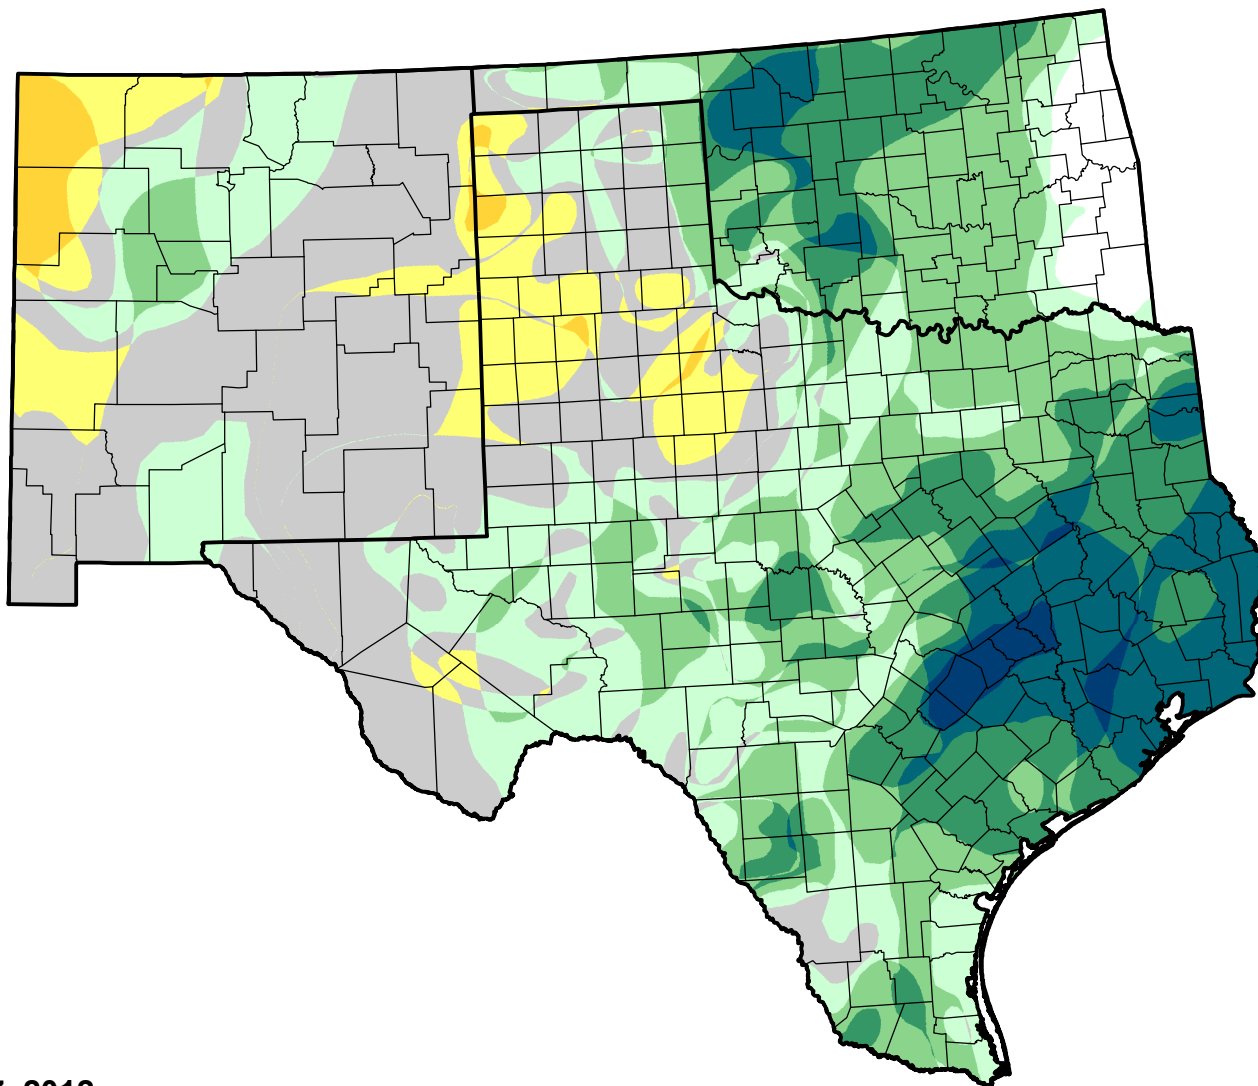

U.S. Drought Monitor Class Change - Southern Plains RDEWS

Start of Calendar Year

April 17, 2012
compared to
January 5, 2012

droughtmonitor.unl.edu

-  5 Class Degradation
-  4 Class Degradation
-  3 Class Degradation
-  2 Class Degradation
-  1 Class Degradation
-  No Change
-  1 Class Improvement
-  2 Class Improvement
-  3 Class Improvement
-  4 Class Improvement
-  5 Class Improvement