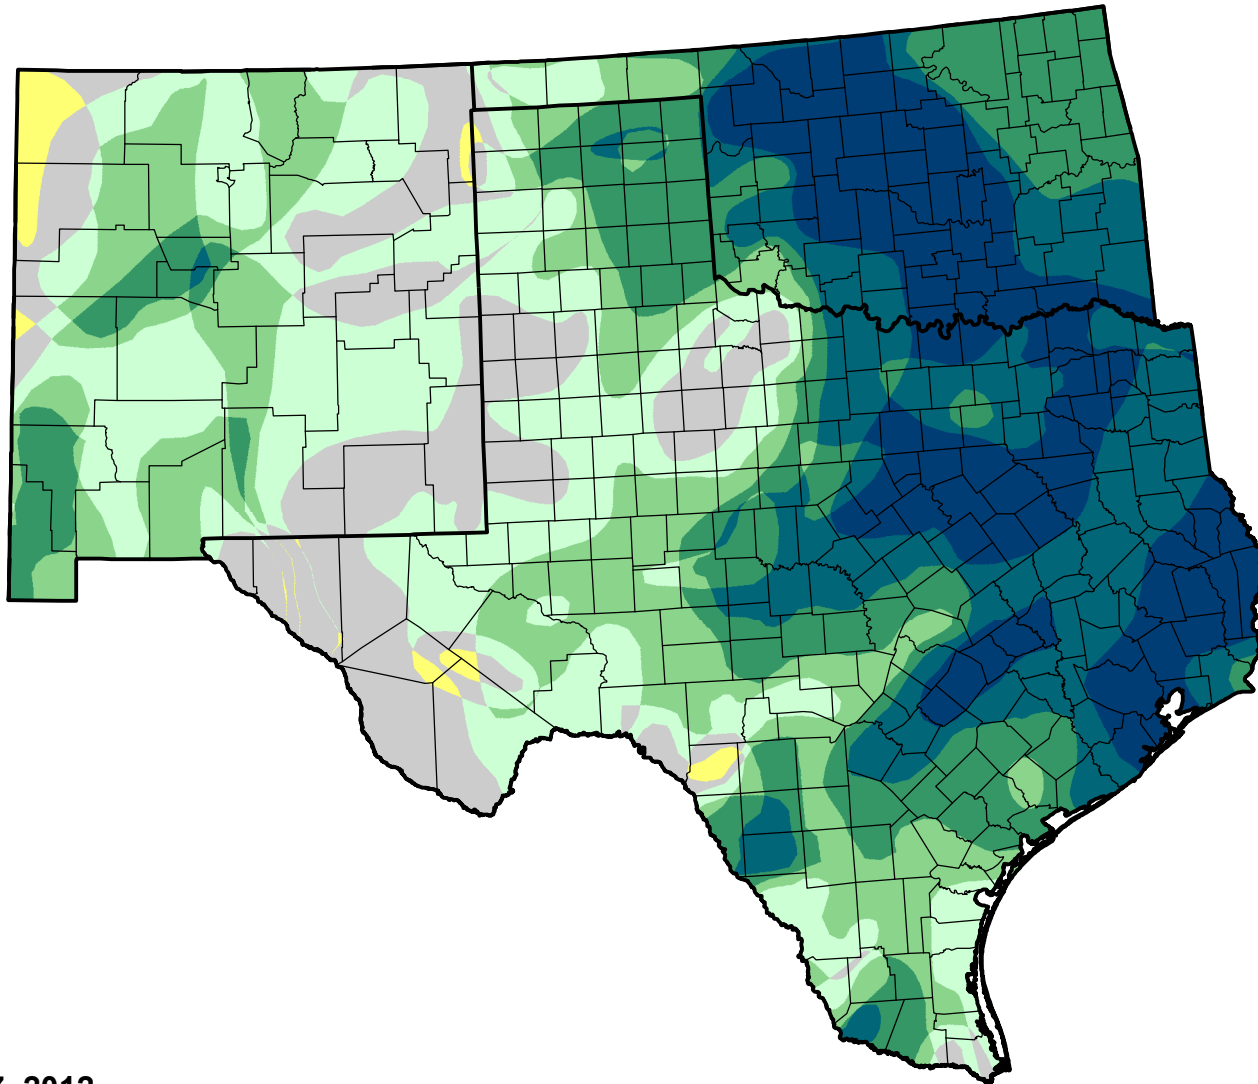

U.S. Drought Monitor Class Change - Southern Plains RDEWS

Start of Water Year

April 17, 2012
compared to
September 29, 2011

droughtmonitor.unl.edu

- | | |
|---|---------------------|
|  | 5 Class Degradation |
|  | 4 Class Degradation |
|  | 3 Class Degradation |
|  | 2 Class Degradation |
|  | 1 Class Degradation |
|  | No Change |
|  | 1 Class Improvement |
|  | 2 Class Improvement |
|  | 3 Class Improvement |
|  | 4 Class Improvement |
|  | 5 Class Improvement |