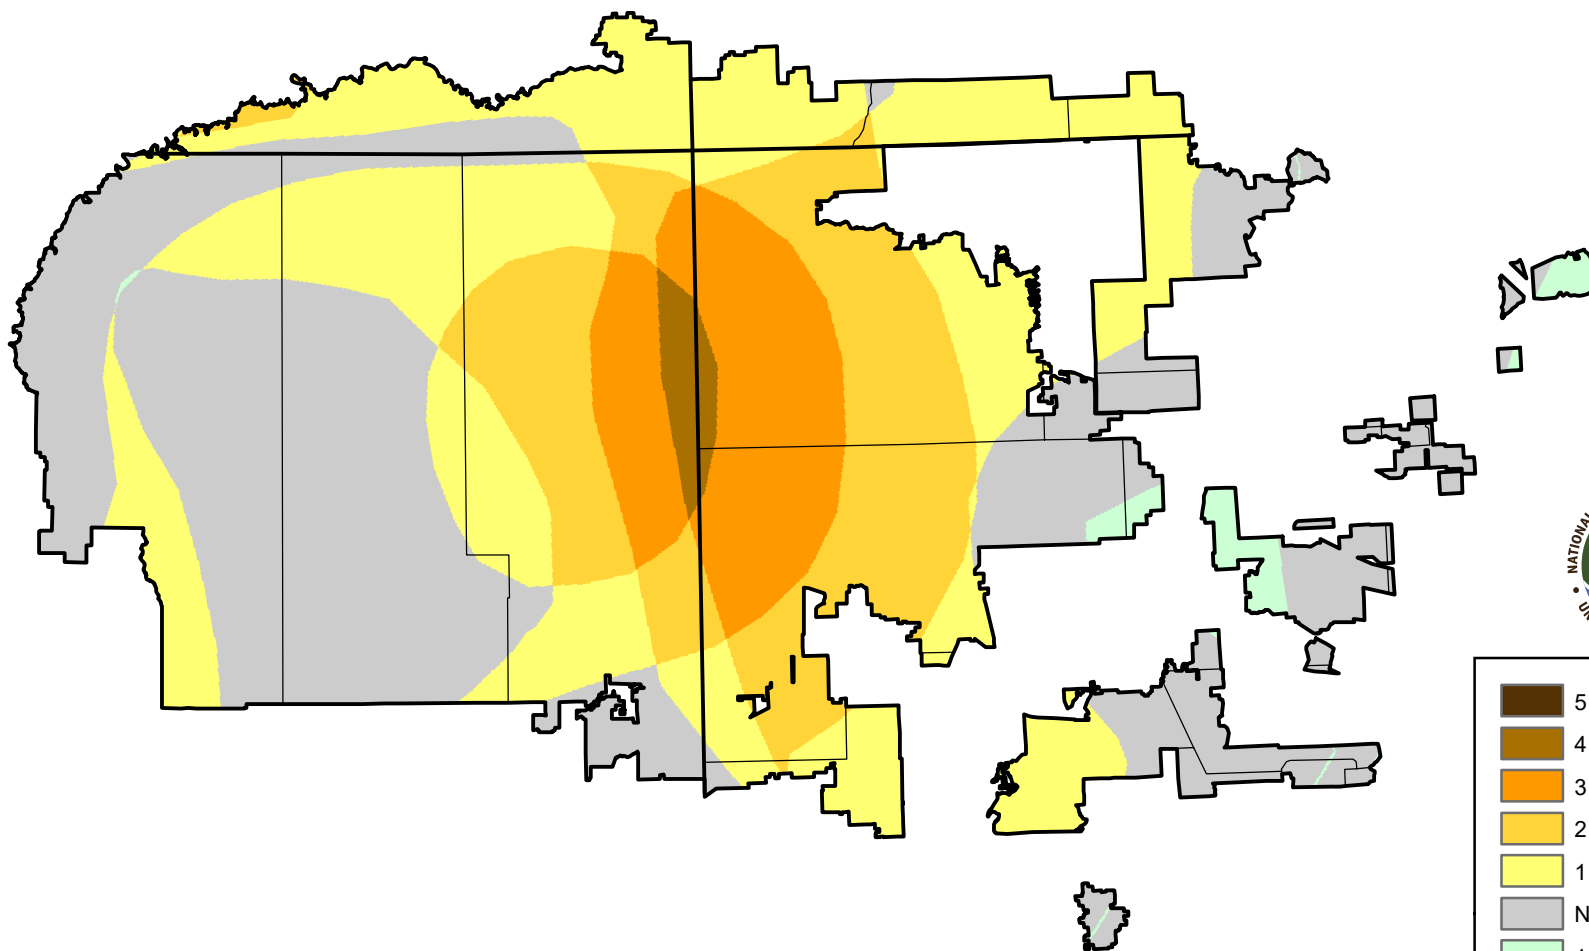

# U.S. Drought Monitor Class Change - 4 Corners

8 Week

April 24, 2012  
compared to  
March 1, 2012

[droughtmonitor.unl.edu](http://droughtmonitor.unl.edu)

-  5 Class Degradation
-  4 Class Degradation
-  3 Class Degradation
-  2 Class Degradation
-  1 Class Degradation
-  No Change
-  1 Class Improvement
-  2 Class Improvement
-  3 Class Improvement
-  4 Class Improvement
-  5 Class Improvement