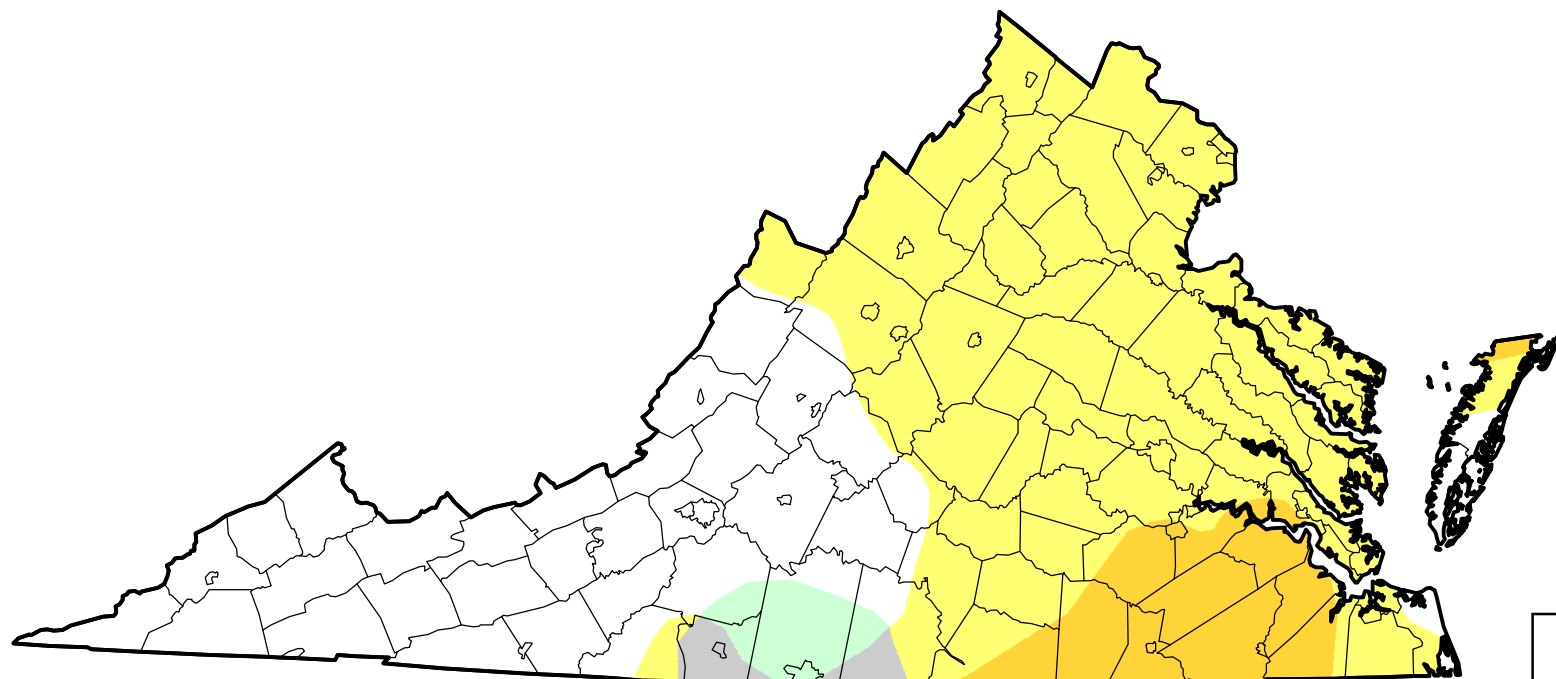

U.S. Drought Monitor Class Change - Virginia

Start of Water Year

April 24, 2012
compared to
September 29, 2011

droughtmonitor.unl.edu

- 5 Class Degradation
- 4 Class Degradation
- 3 Class Degradation
- 2 Class Degradation
- 1 Class Degradation
- No Change
- 1 Class Improvement
- 2 Class Improvement
- 3 Class Improvement
- 4 Class Improvement
- 5 Class Improvement