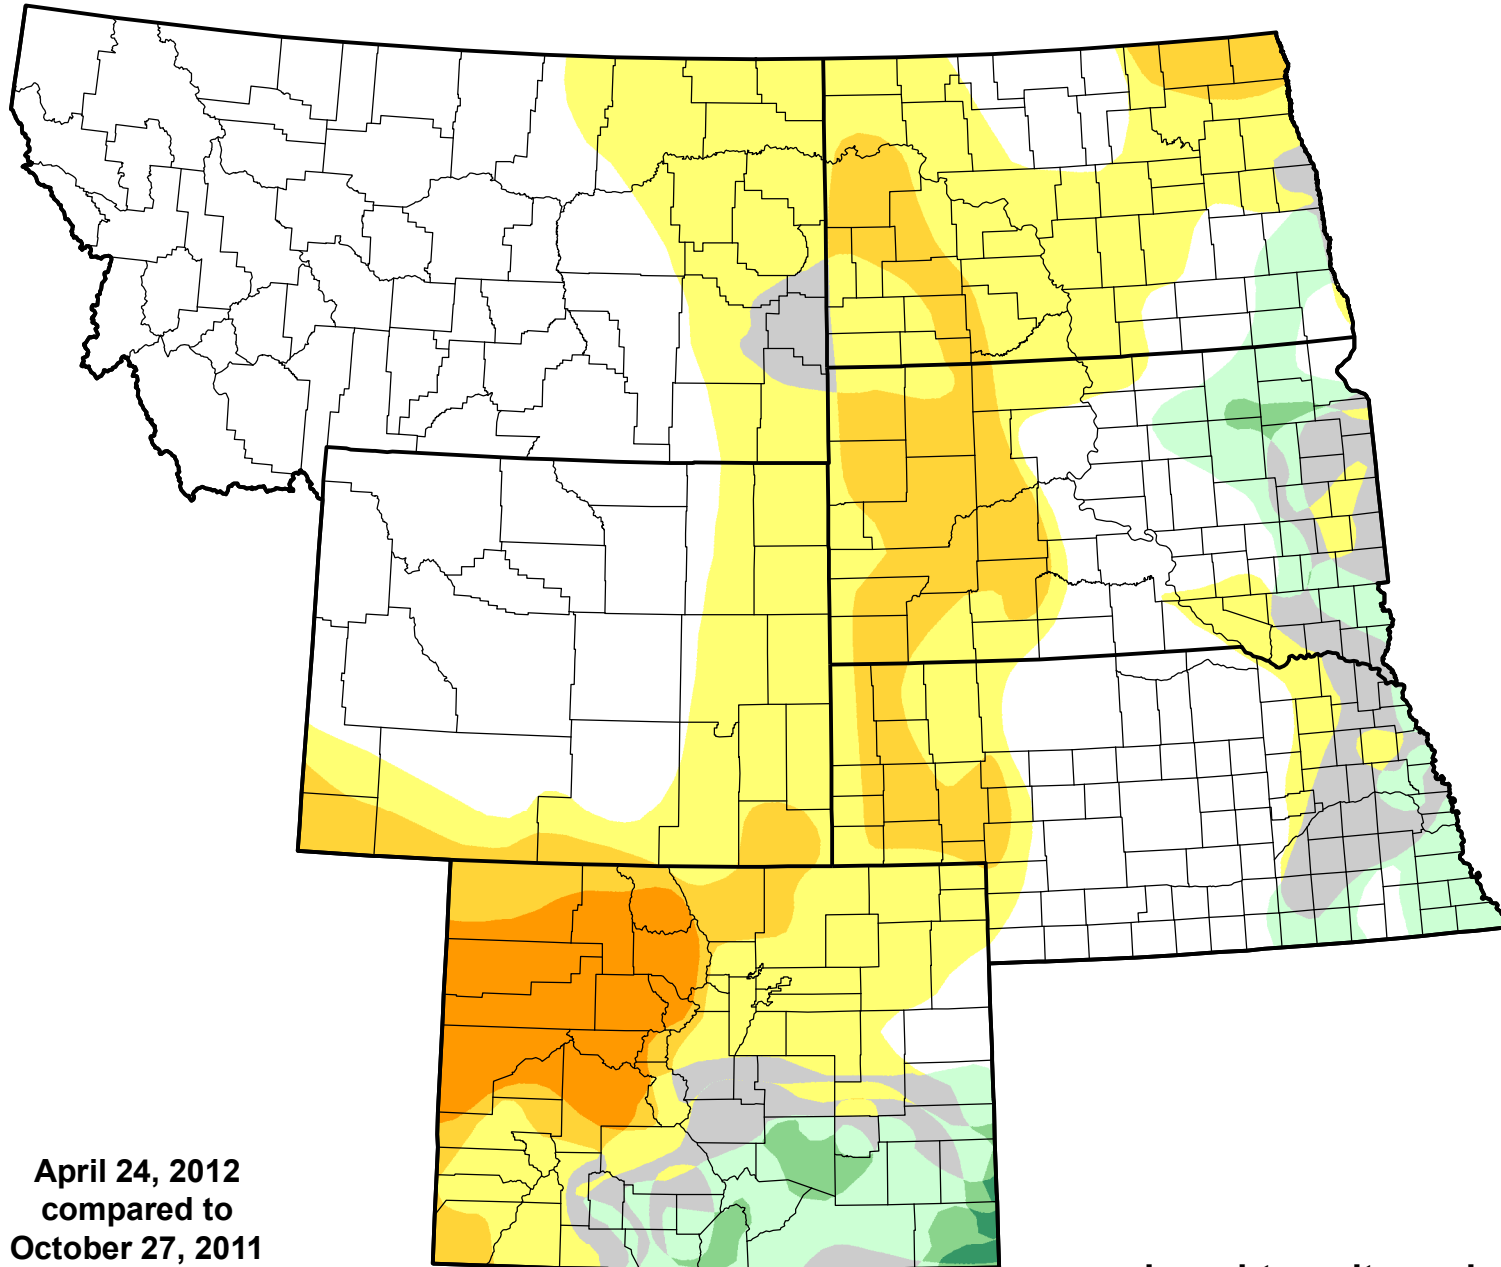

# U.S. Drought Monitor Class Change - USDA Northern Plains Climate Hub 26 Week

April 24, 2012  
compared to  
October 27, 2011

[droughtmonitor.unl.edu](http://droughtmonitor.unl.edu)

-  5 Class Degradation
-  4 Class Degradation
-  3 Class Degradation
-  2 Class Degradation
-  1 Class Degradation
-  No Change
-  1 Class Improvement
-  2 Class Improvement
-  3 Class Improvement
-  4 Class Improvement
-  5 Class Improvement