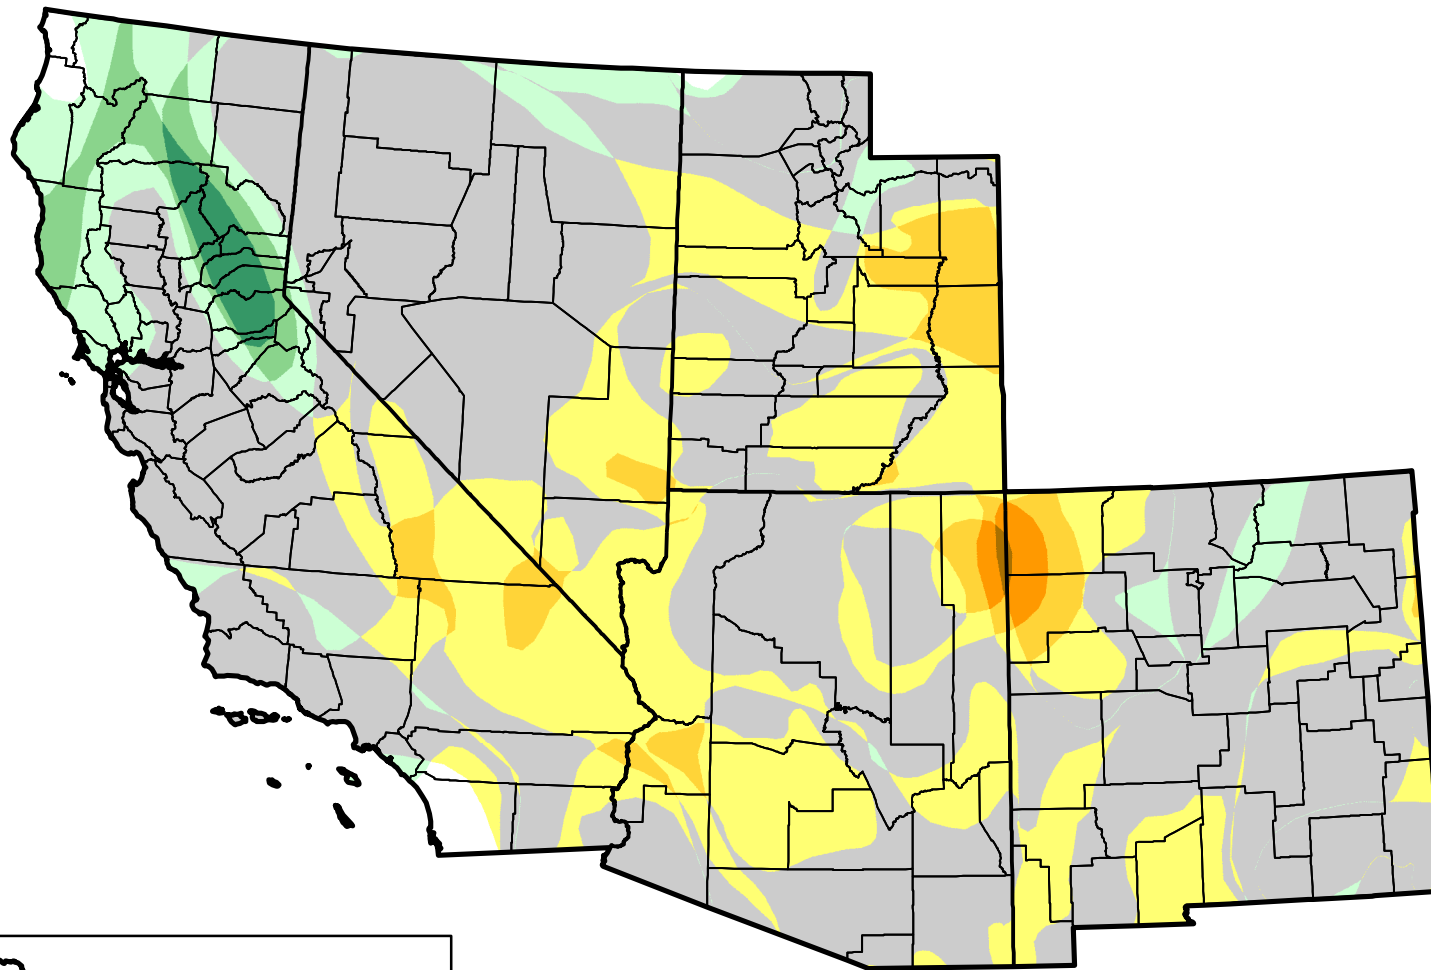

U.S. Drought Monitor Class Change - USDA Southwest Climate Hub 2 Months

**April 24, 2012
compared to
February 28, 2012**

-  5 Class Degradation
-  4 Class Degradation
-  3 Class Degradation
-  2 Class Degradation
-  1 Class Degradation
-  No Change
-  1 Class Improvement
-  2 Class Improvement
-  3 Class Improvement
-  4 Class Improvement
-  5 Class Improvement