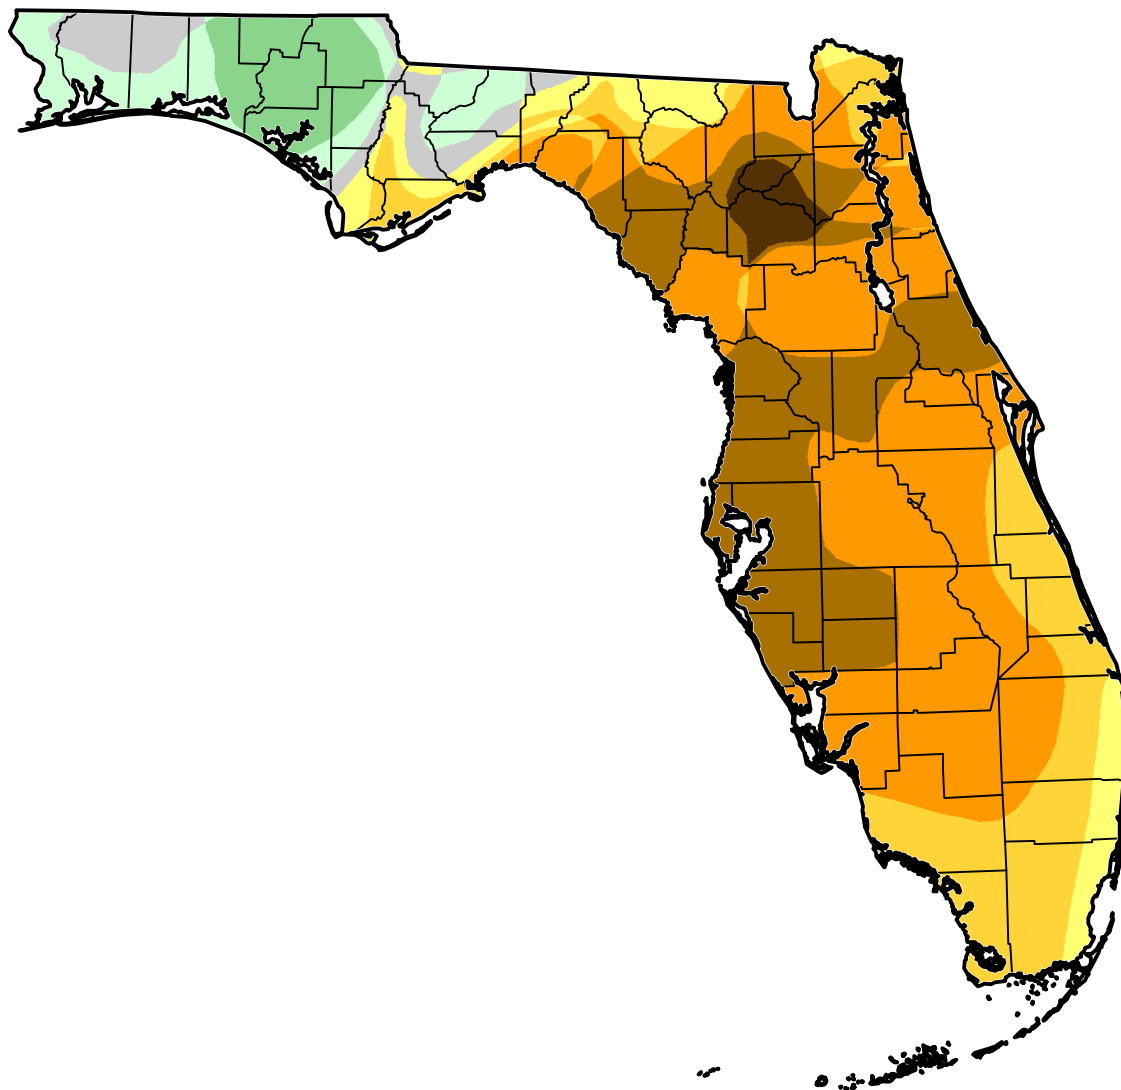

# U.S. Drought Monitor Class Change - Florida 6 Months

-  5 Class Degradation
-  4 Class Degradation
-  3 Class Degradation
-  2 Class Degradation
-  1 Class Degradation
-  No Change
-  1 Class Improvement
-  2 Class Improvement
-  3 Class Improvement
-  4 Class Improvement
-  5 Class Improvement

April 24, 2012  
compared to  
November 8, 2011