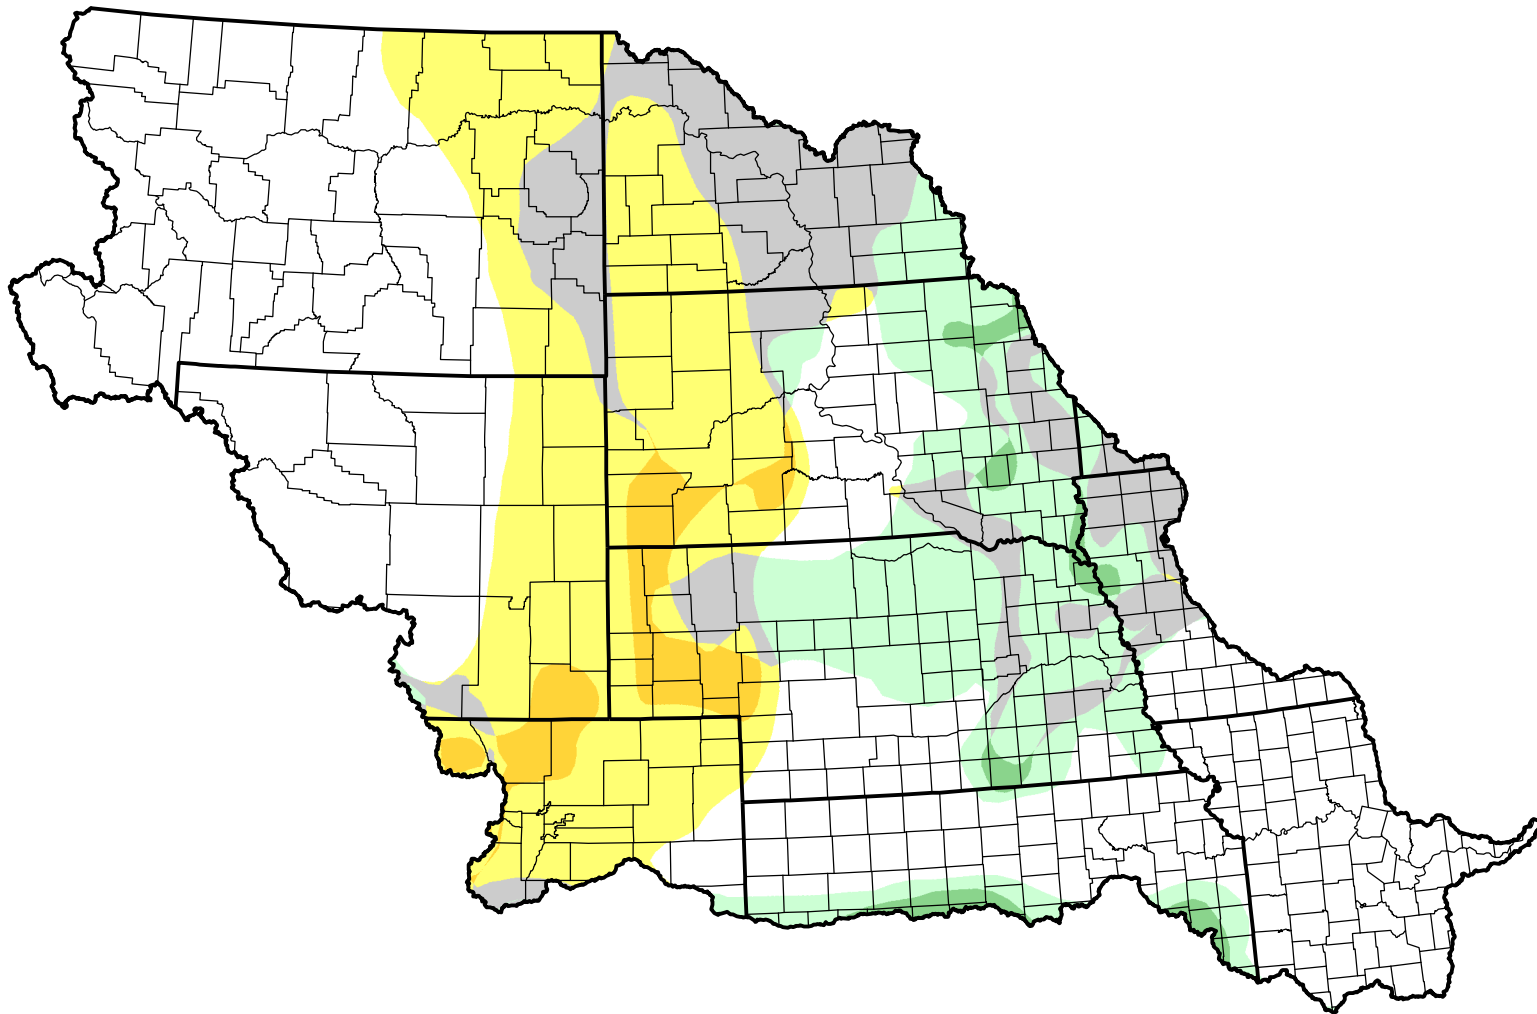

# U.S. Drought Monitor Class Change - Missouri Watershed

## 13 Week

April 24, 2012  
compared to  
January 26, 2012

[droughtmonitor.unl.edu](http://droughtmonitor.unl.edu)

-  5 Class Degradation
-  4 Class Degradation
-  3 Class Degradation
-  2 Class Degradation
-  1 Class Degradation
-  No Change
-  1 Class Improvement
-  2 Class Improvement
-  3 Class Improvement
-  4 Class Improvement
-  5 Class Improvement