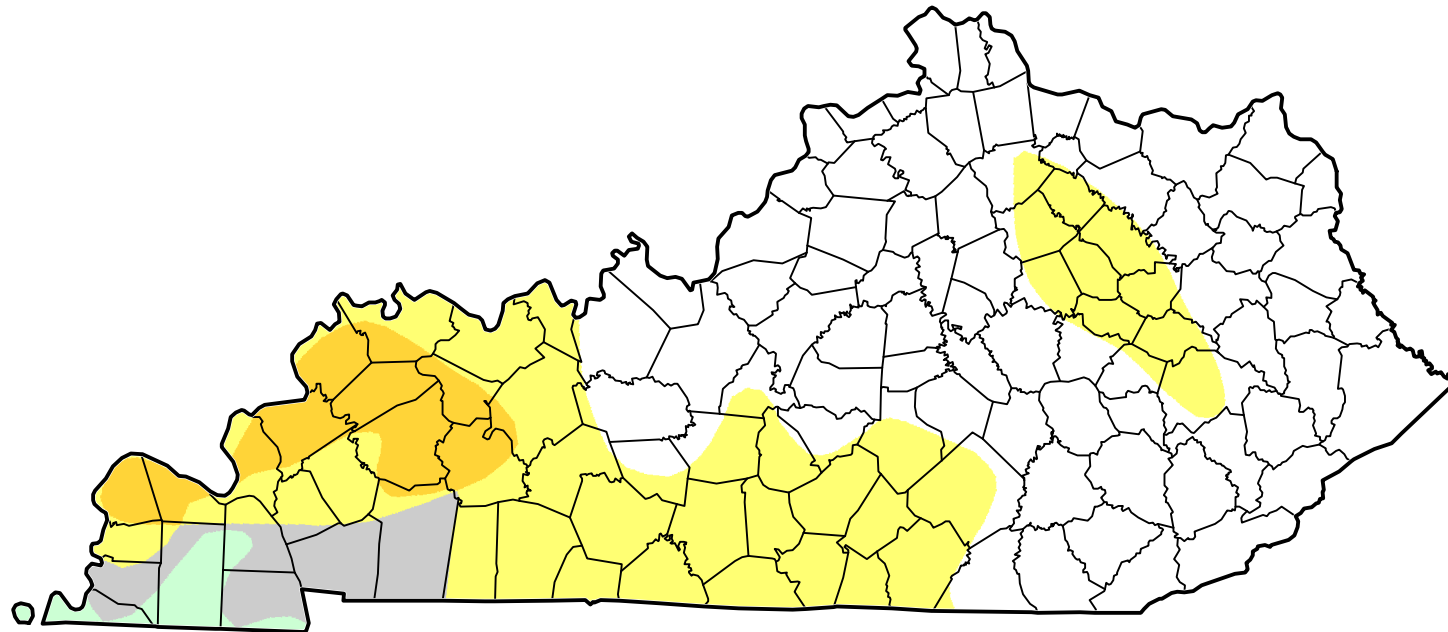

U.S. Drought Monitor Class Change - Kentucky 6 Months

April 24, 2012
compared to
November 8, 2011