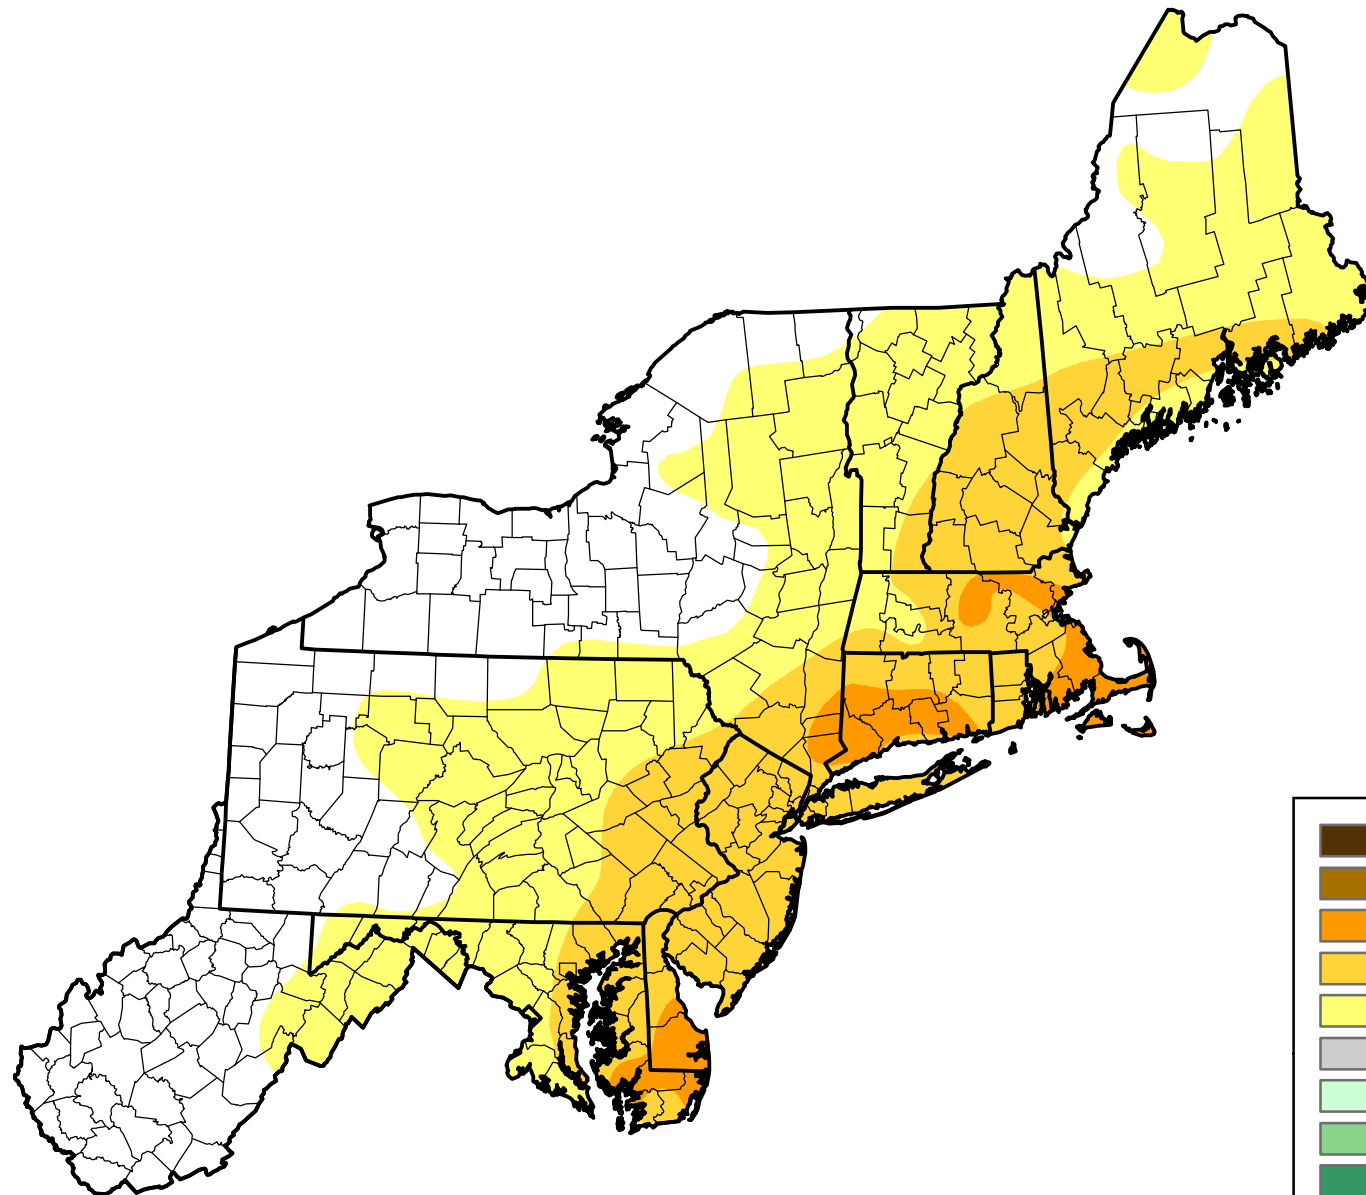

U.S. Drought Monitor Class Change - Northeast

52 Week

April 24, 2012
compared to
April 28, 2011

droughtmonitor.unl.edu