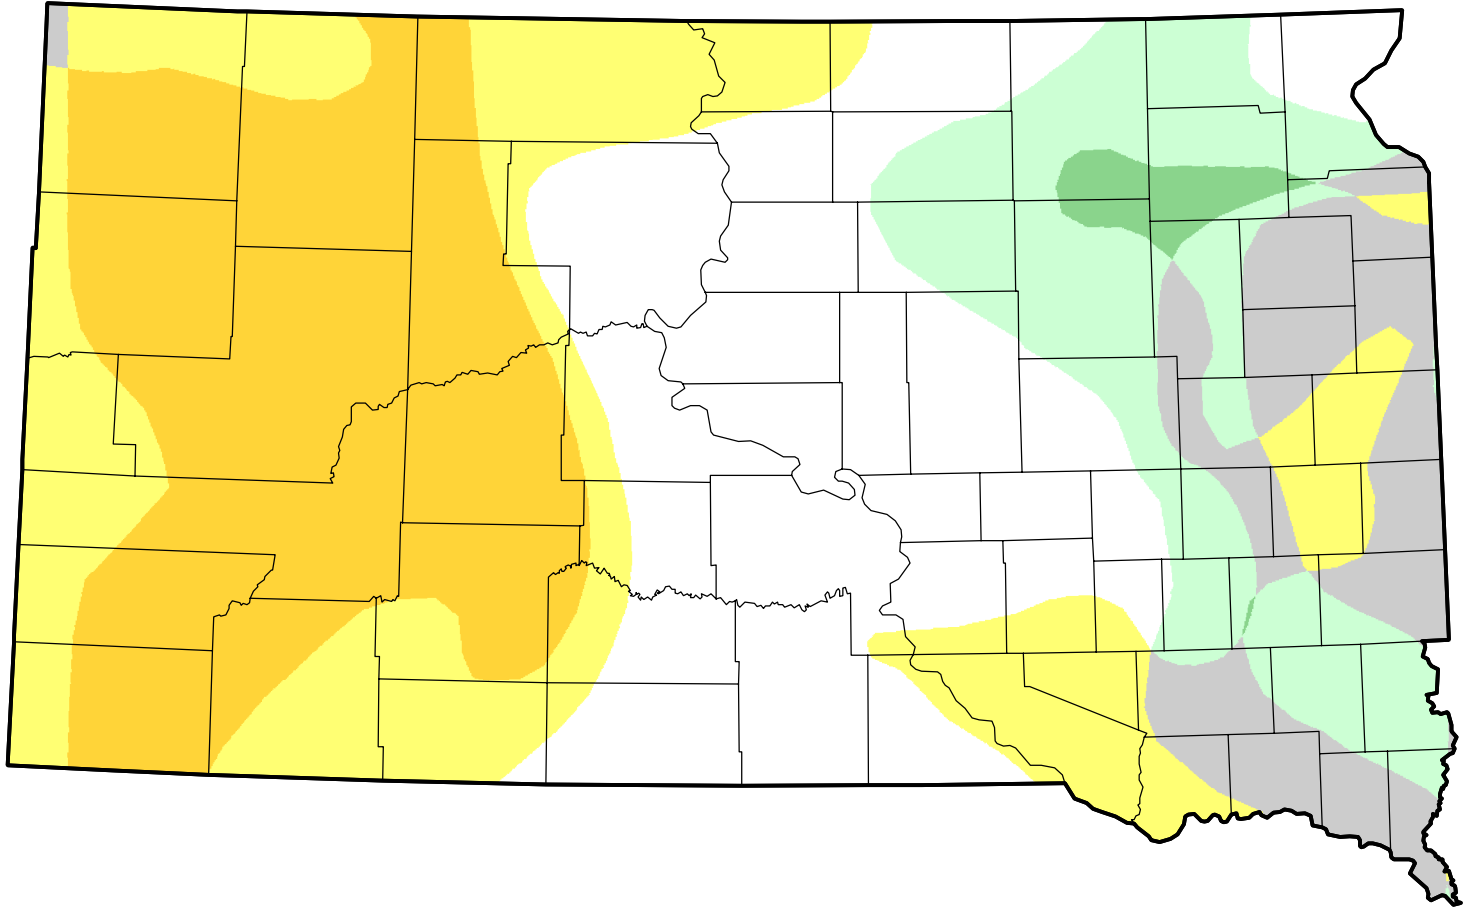

U.S. Drought Monitor Class Change - South Dakota

26 Week

April 24, 2012
compared to
October 27, 2011

droughtmonitor.unl.edu

-  5 Class Degradation
-  4 Class Degradation
-  3 Class Degradation
-  2 Class Degradation
-  1 Class Degradation
-  No Change
-  1 Class Improvement
-  2 Class Improvement
-  3 Class Improvement
-  4 Class Improvement
-  5 Class Improvement