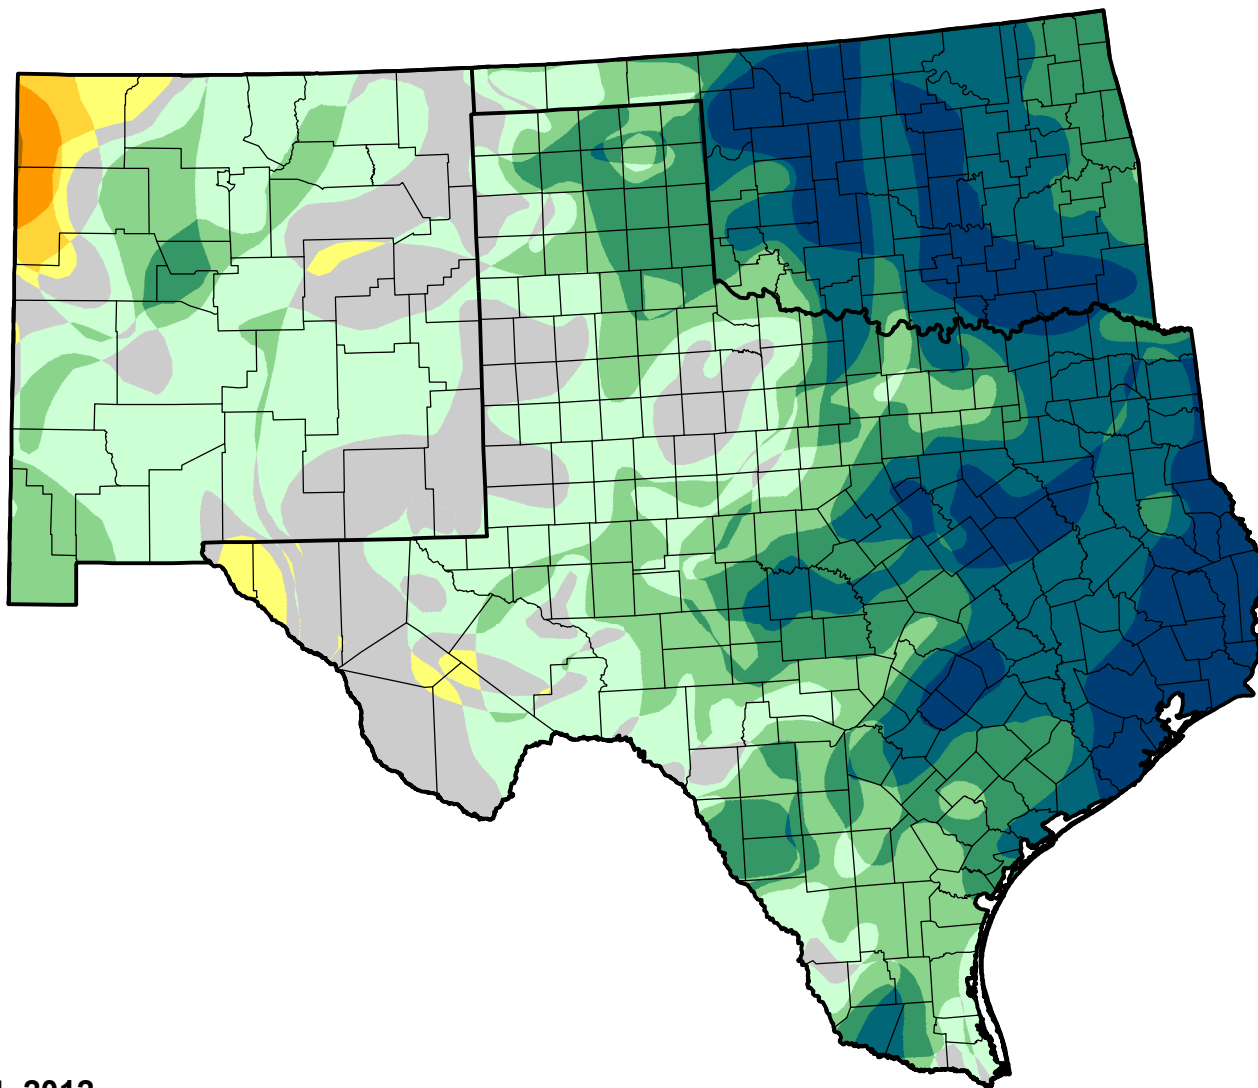

U.S. Drought Monitor Class Change - Southern Plains RDEWS

26 Week

April 24, 2012
compared to
October 27, 2011

droughtmonitor.unl.edu

-  5 Class Degradation
-  4 Class Degradation
-  3 Class Degradation
-  2 Class Degradation
-  1 Class Degradation
-  No Change
-  1 Class Improvement
-  2 Class Improvement
-  3 Class Improvement
-  4 Class Improvement
-  5 Class Improvement