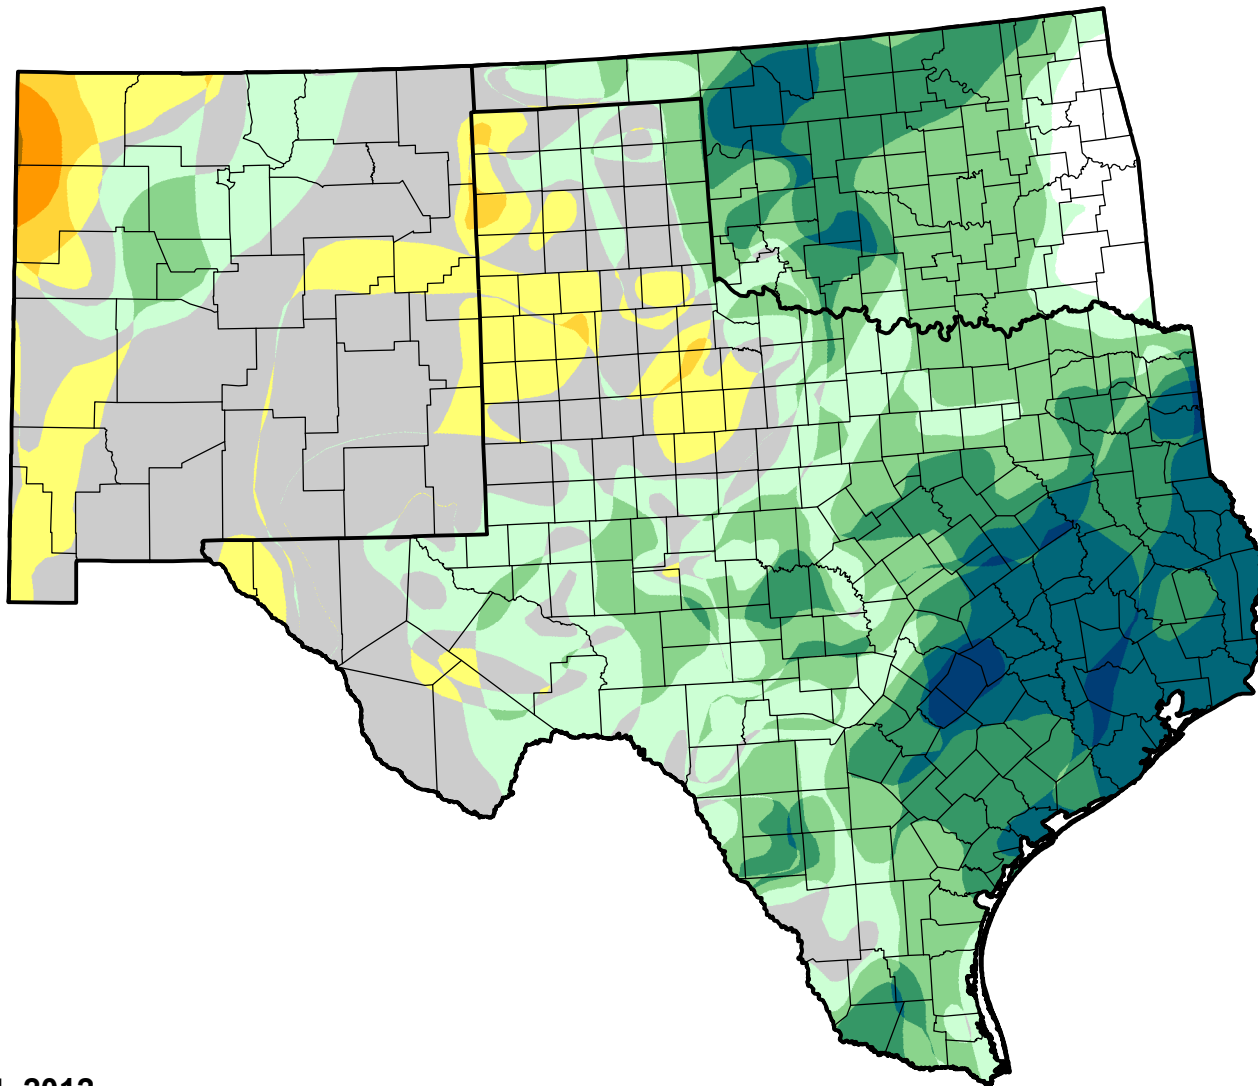

U.S. Drought Monitor Class Change - Southern Plains RDEWS

Start of Calendar Year

April 24, 2012
compared to
January 5, 2012

droughtmonitor.unl.edu

-  5 Class Degradation
-  4 Class Degradation
-  3 Class Degradation
-  2 Class Degradation
-  1 Class Degradation
-  No Change
-  1 Class Improvement
-  2 Class Improvement
-  3 Class Improvement
-  4 Class Improvement
-  5 Class Improvement