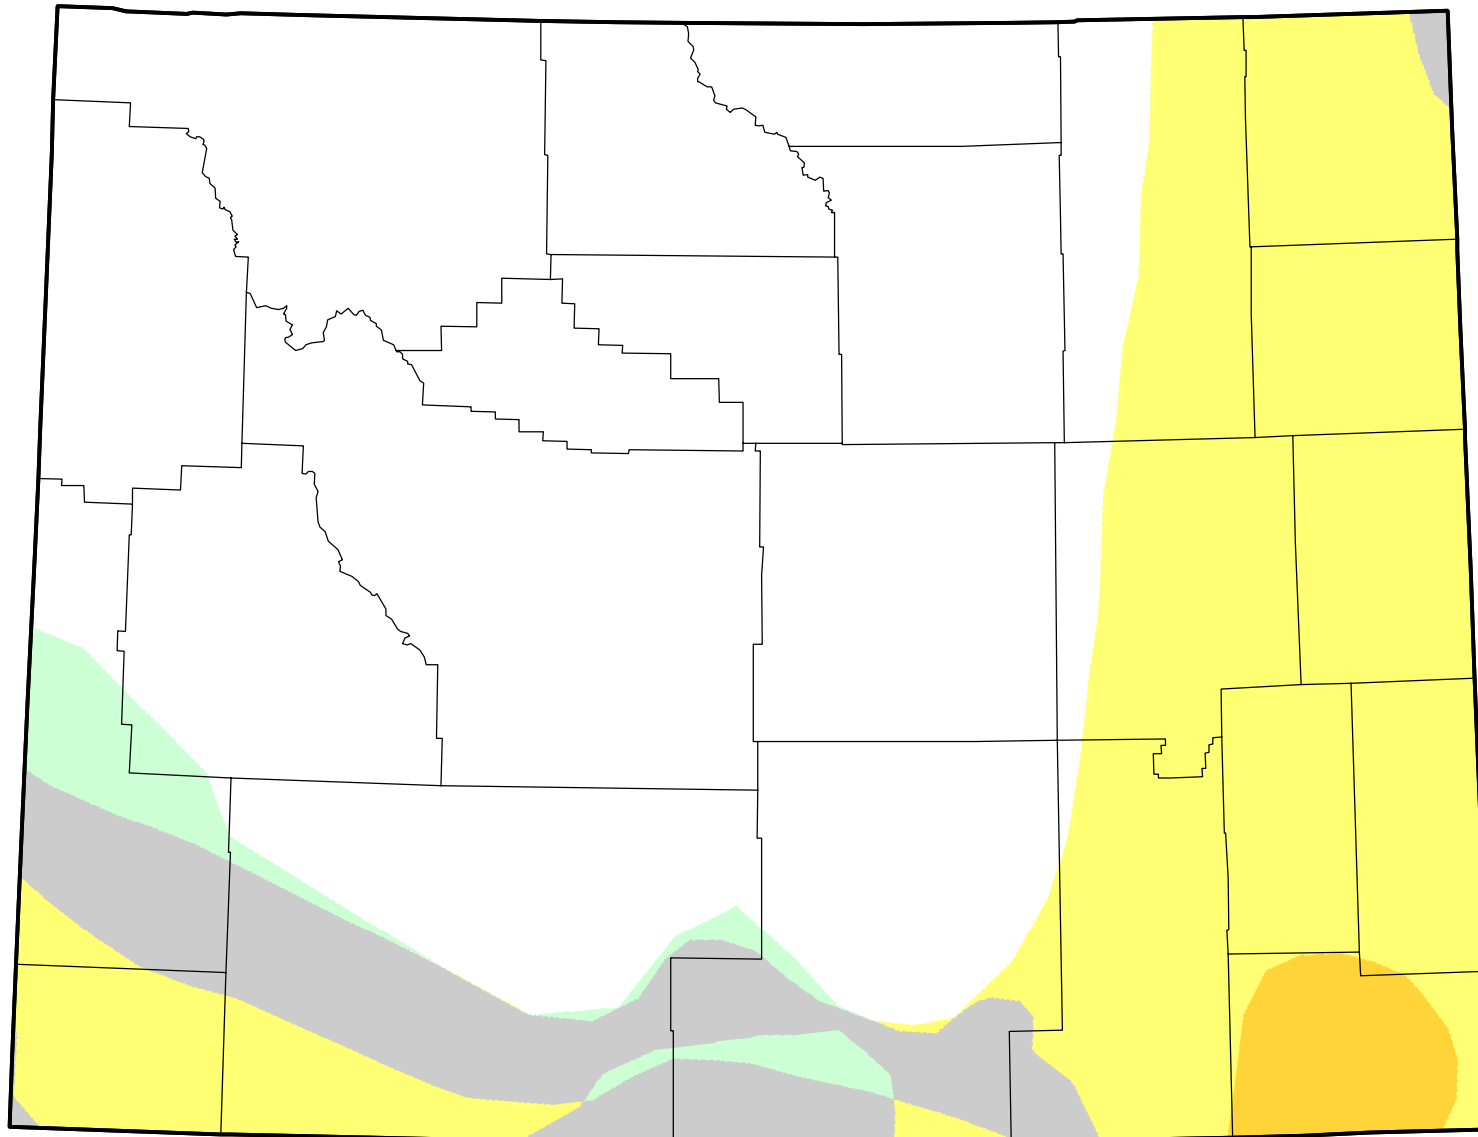

U.S. Drought Monitor Class Change - Wyoming

13 Week

April 24, 2012
compared to
January 26, 2012

droughtmonitor.unl.edu

-  5 Class Degradation
-  4 Class Degradation
-  3 Class Degradation
-  2 Class Degradation
-  1 Class Degradation
-  No Change
-  1 Class Improvement
-  2 Class Improvement
-  3 Class Improvement
-  4 Class Improvement
-  5 Class Improvement