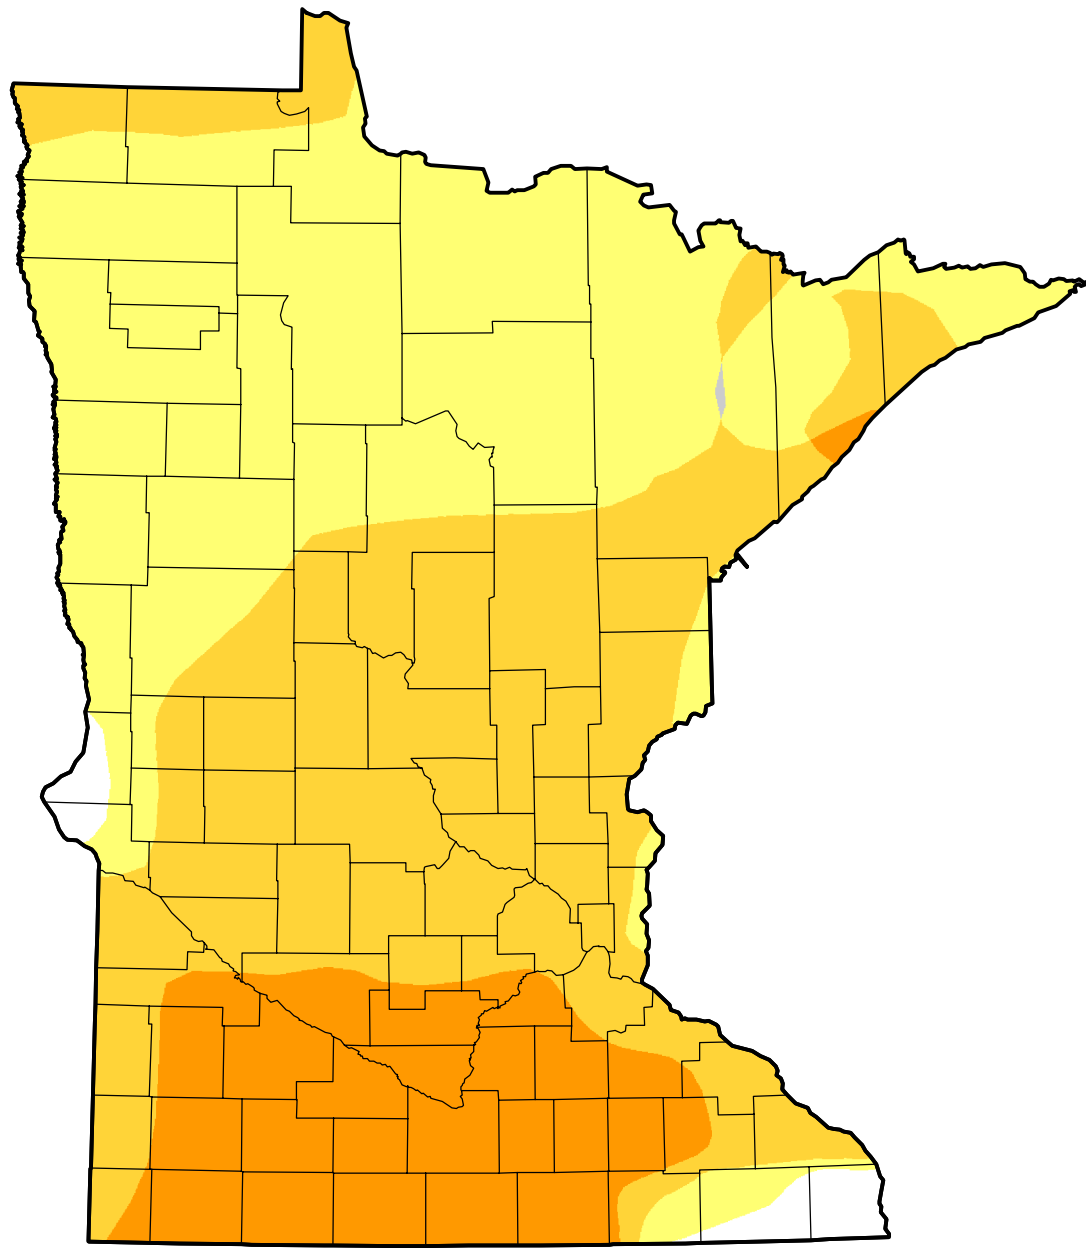

# U.S. Drought Monitor Class Change - Minnesota

## 52 Week

May 1, 2012  
compared to  
May 5, 2011

[droughtmonitor.unl.edu](http://droughtmonitor.unl.edu)

-  5 Class Degradation
-  4 Class Degradation
-  3 Class Degradation
-  2 Class Degradation
-  1 Class Degradation
-  No Change
-  1 Class Improvement
-  2 Class Improvement
-  3 Class Improvement
-  4 Class Improvement
-  5 Class Improvement