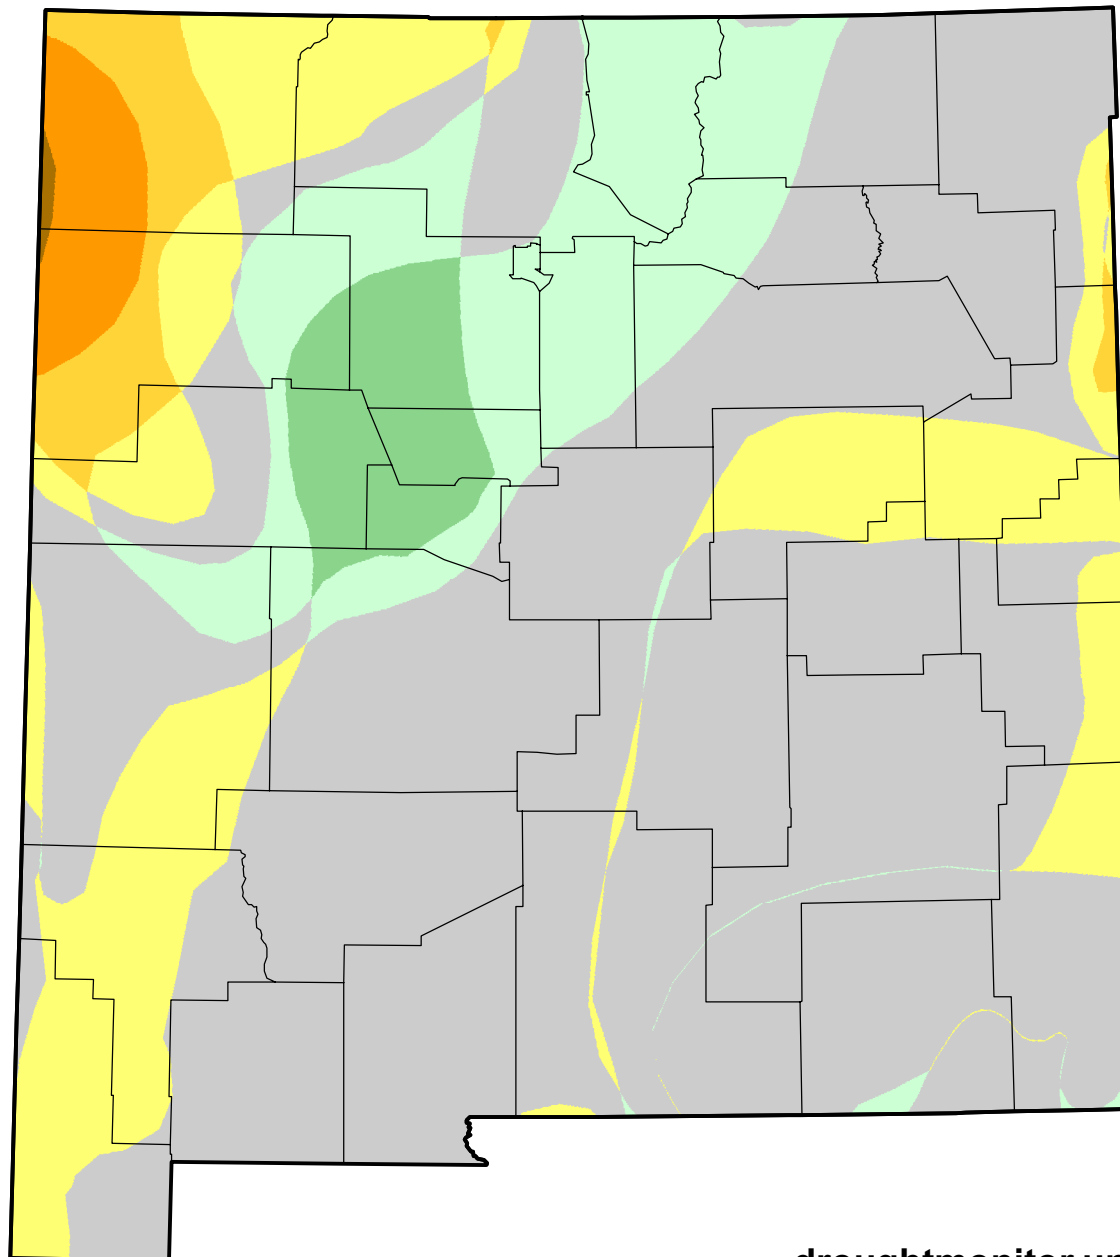

U.S. Drought Monitor Class Change - New Mexico

Start of Calendar Year

May 1, 2012
compared to
January 5, 2012

droughtmonitor.unl.edu