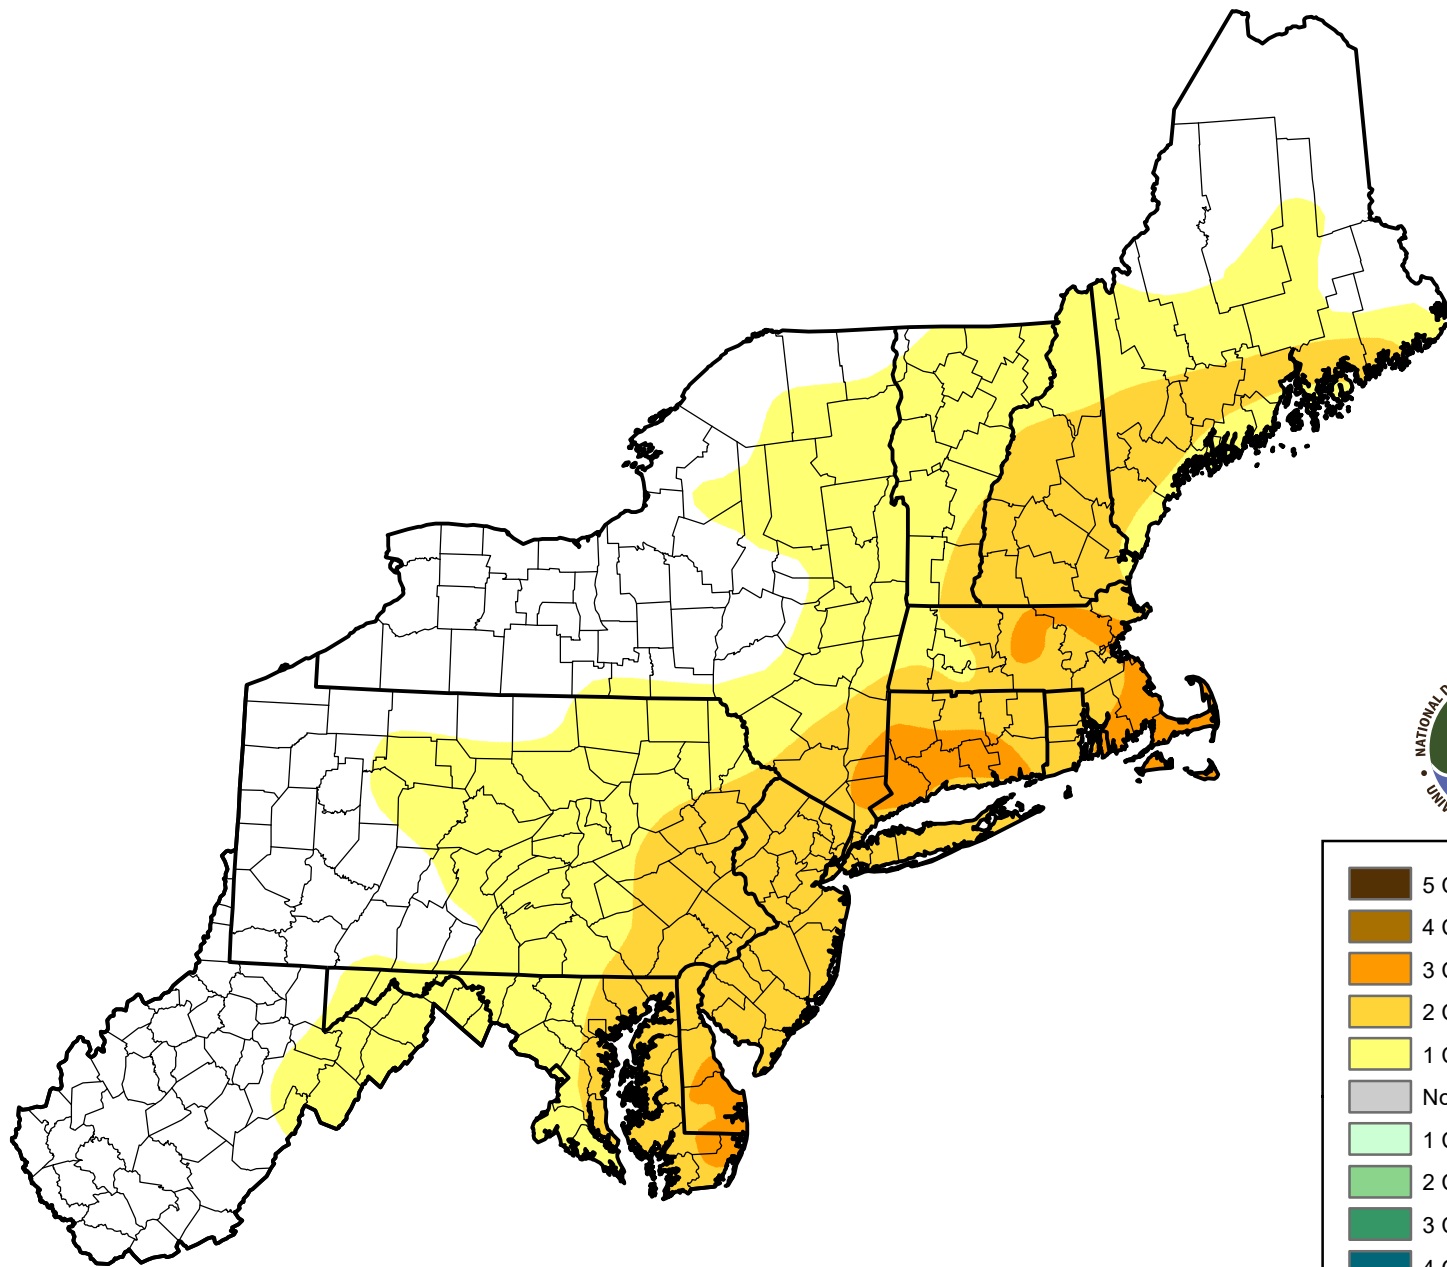

U.S. Drought Monitor Class Change - USDA Northeast Climate Hub 26 Week

May 1, 2012
compared to
November 3, 2011

droughtmonitor.unl.edu