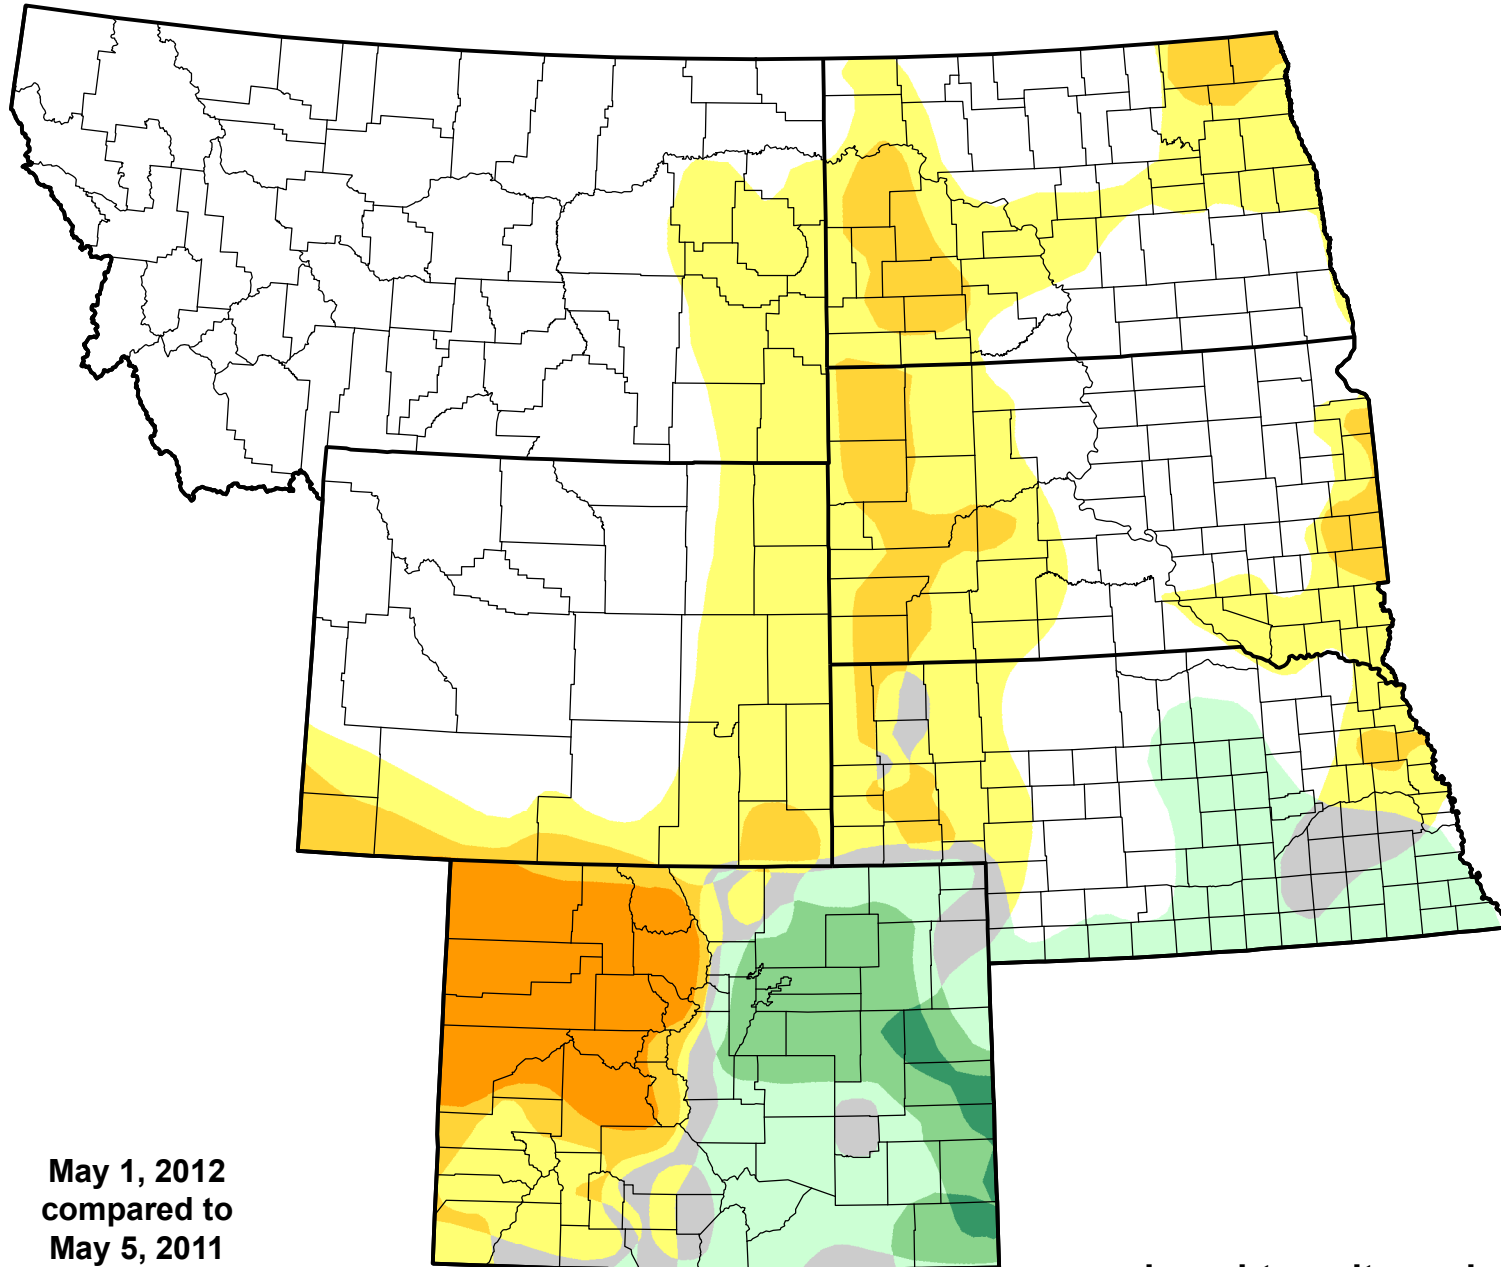

# U.S. Drought Monitor Class Change - USDA Northern Plains Climate Hub 52 Week

May 1, 2012  
compared to  
May 5, 2011

[droughtmonitor.unl.edu](http://droughtmonitor.unl.edu)

-  5 Class Degradation
-  4 Class Degradation
-  3 Class Degradation
-  2 Class Degradation
-  1 Class Degradation
-  No Change
-  1 Class Improvement
-  2 Class Improvement
-  3 Class Improvement
-  4 Class Improvement
-  5 Class Improvement