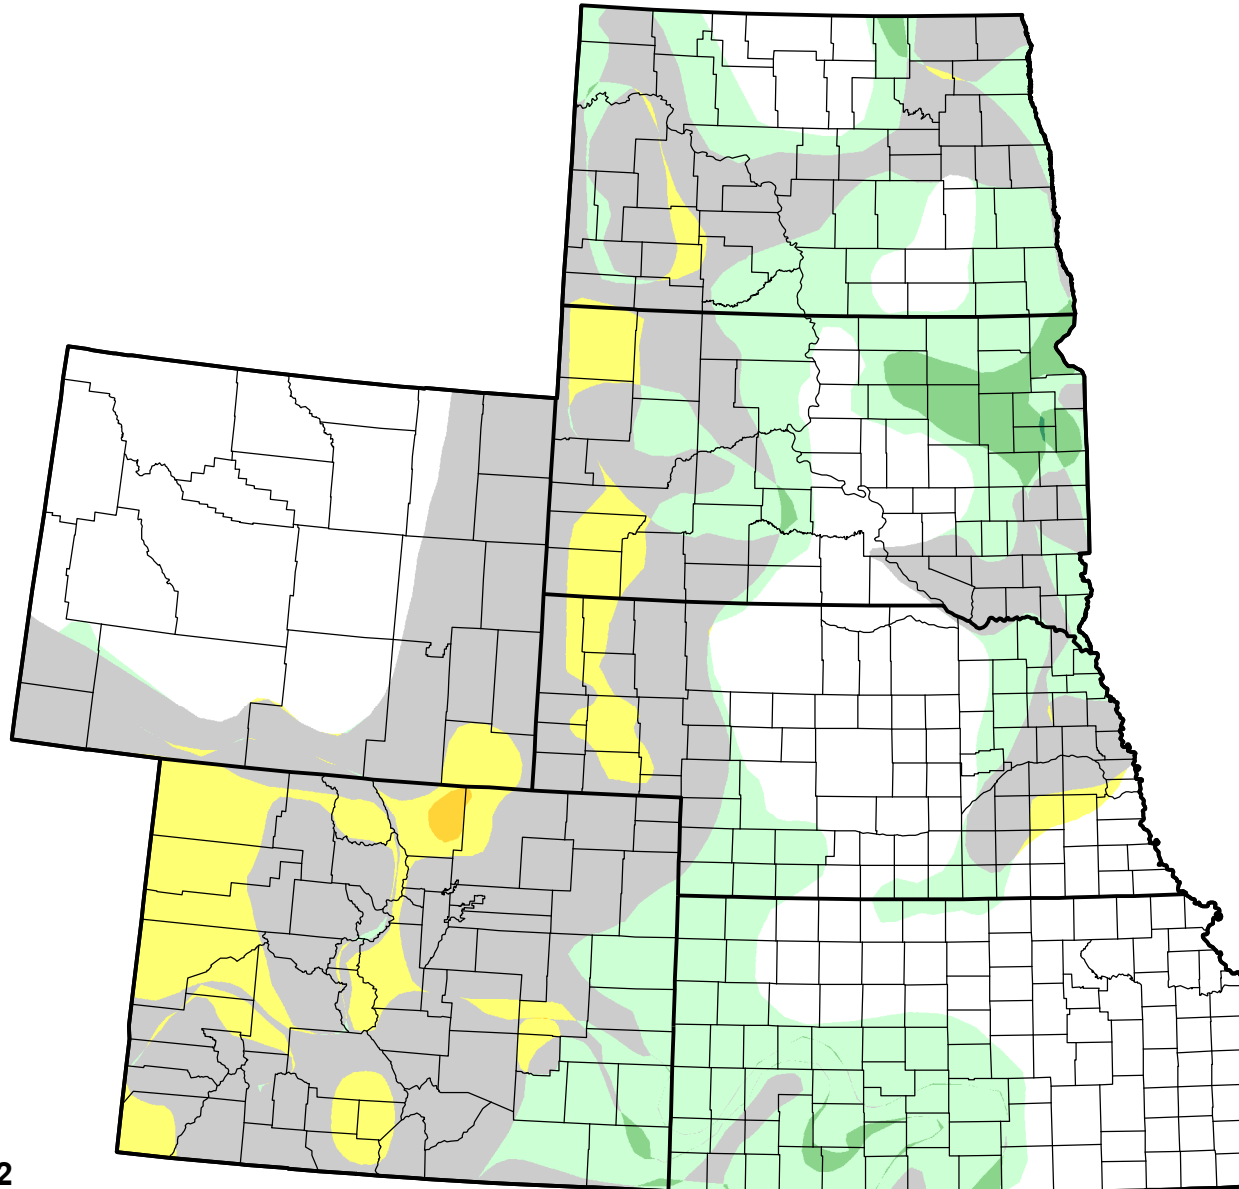

# U.S. Drought Monitor Class Change - High Plains

## 4 Week

May 1, 2012  
compared to  
April 5, 2012

[droughtmonitor.unl.edu](http://droughtmonitor.unl.edu)