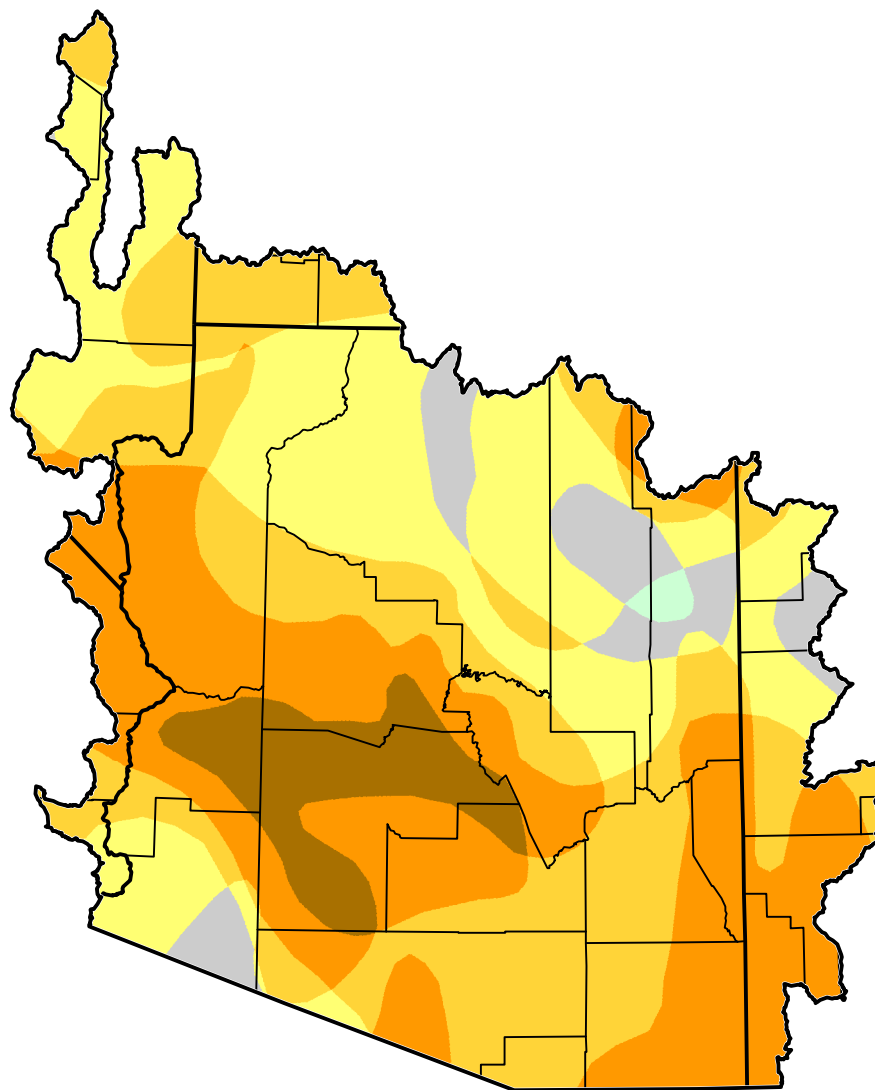

U.S. Drought Monitor Class Change - Lower Colorado Watershed 2 Years

May 1, 2012
compared to
May 4, 2010