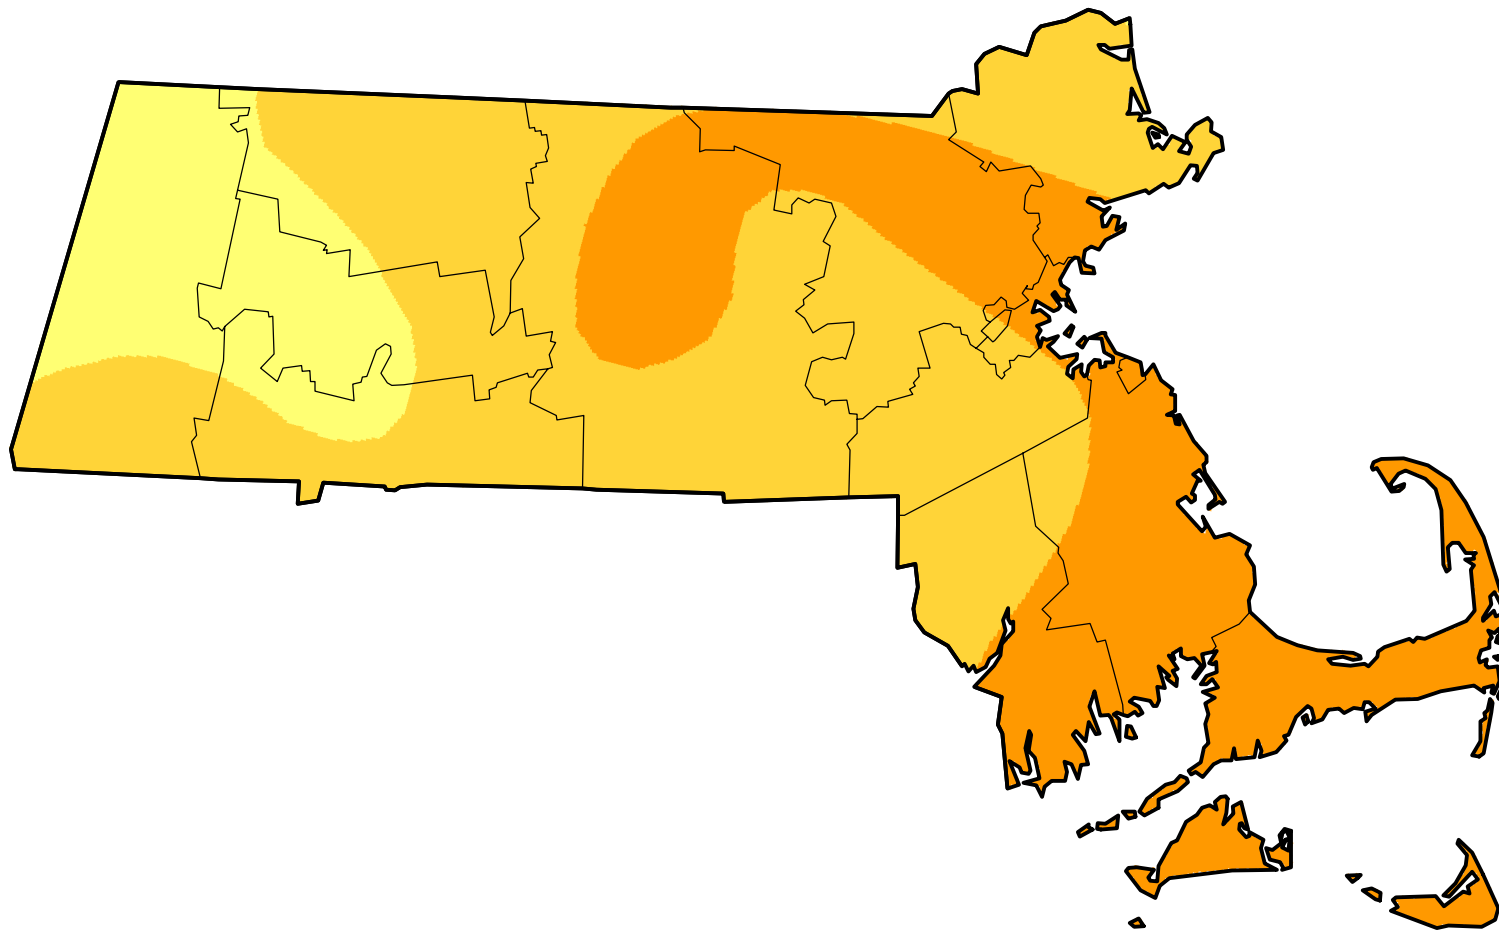

U.S. Drought Monitor Class Change - Massachusetts

52 Week

May 1, 2012
compared to
May 5, 2011

droughtmonitor.unl.edu

-  5 Class Degradation
-  4 Class Degradation
-  3 Class Degradation
-  2 Class Degradation
-  1 Class Degradation
-  No Change
-  1 Class Improvement
-  2 Class Improvement
-  3 Class Improvement
-  4 Class Improvement
-  5 Class Improvement