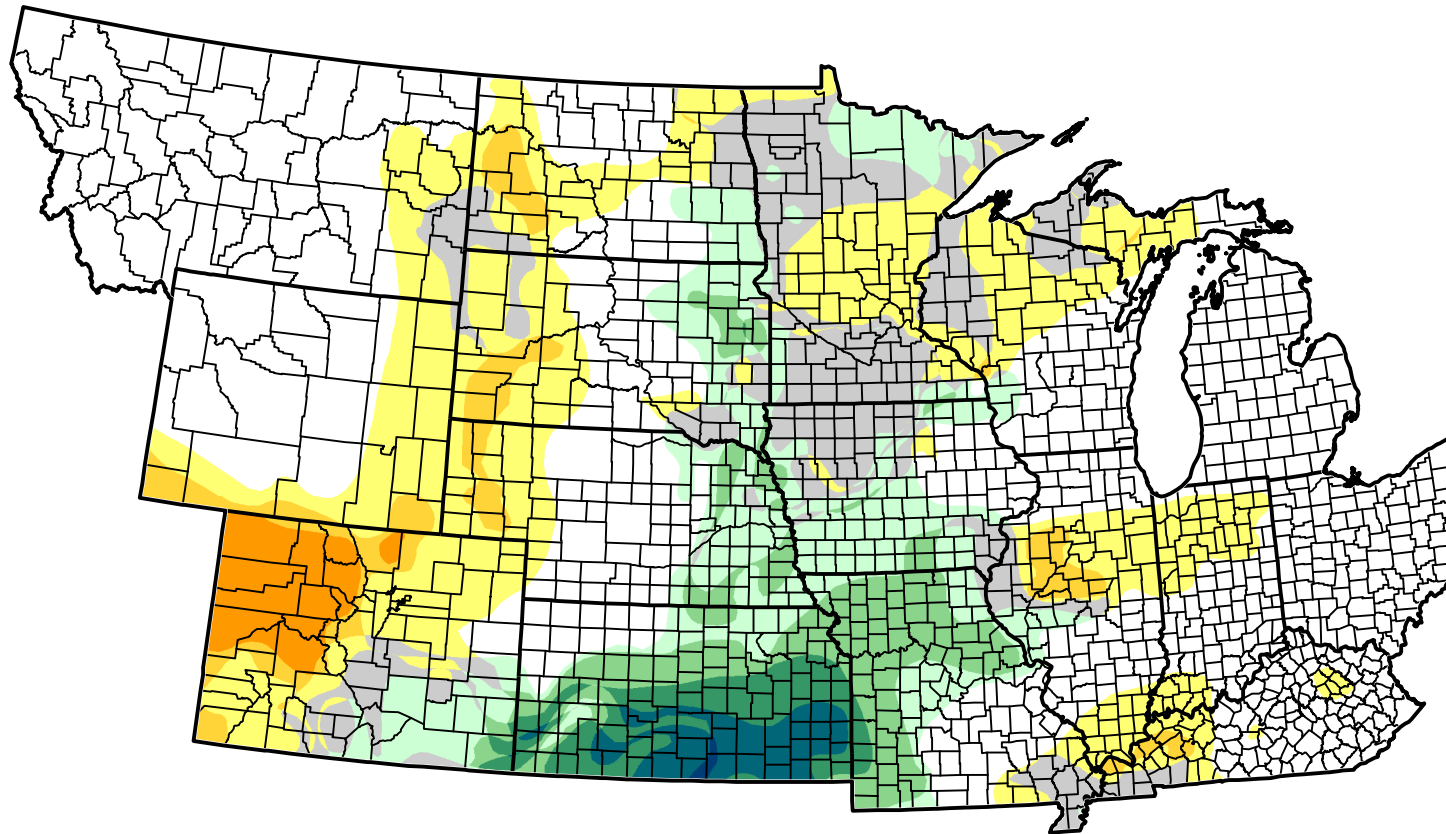

U.S. Drought Monitor Class Change - NWS Central Region 6 Months

May 1, 2012
compared to
November 15, 2011