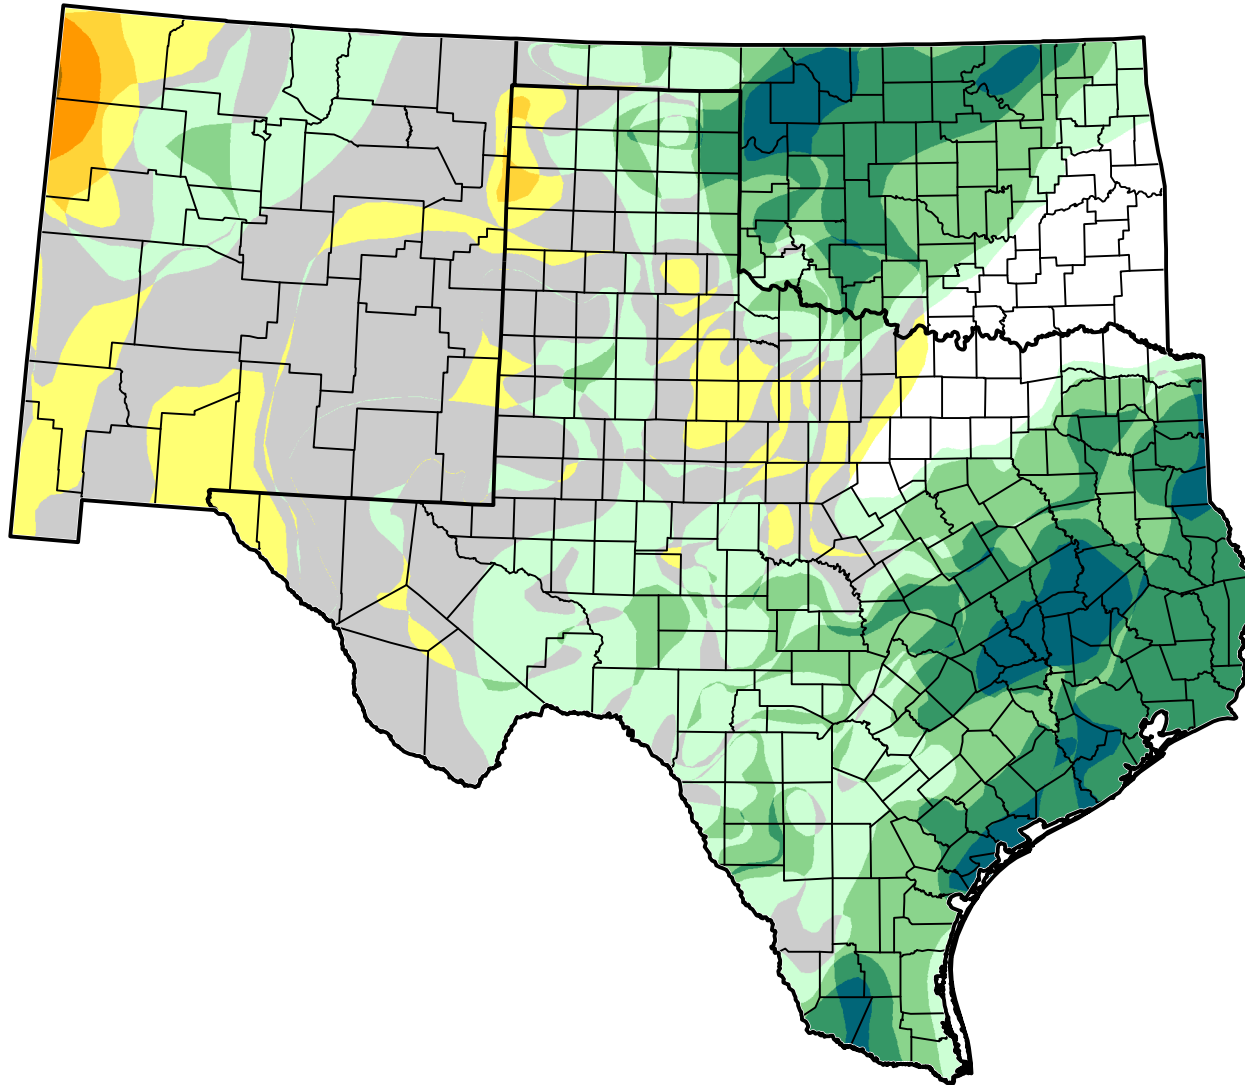

# U.S. Drought Monitor Class Change - Southern Plains Area

## 13 Week

May 1, 2012  
compared to  
January 31, 2012