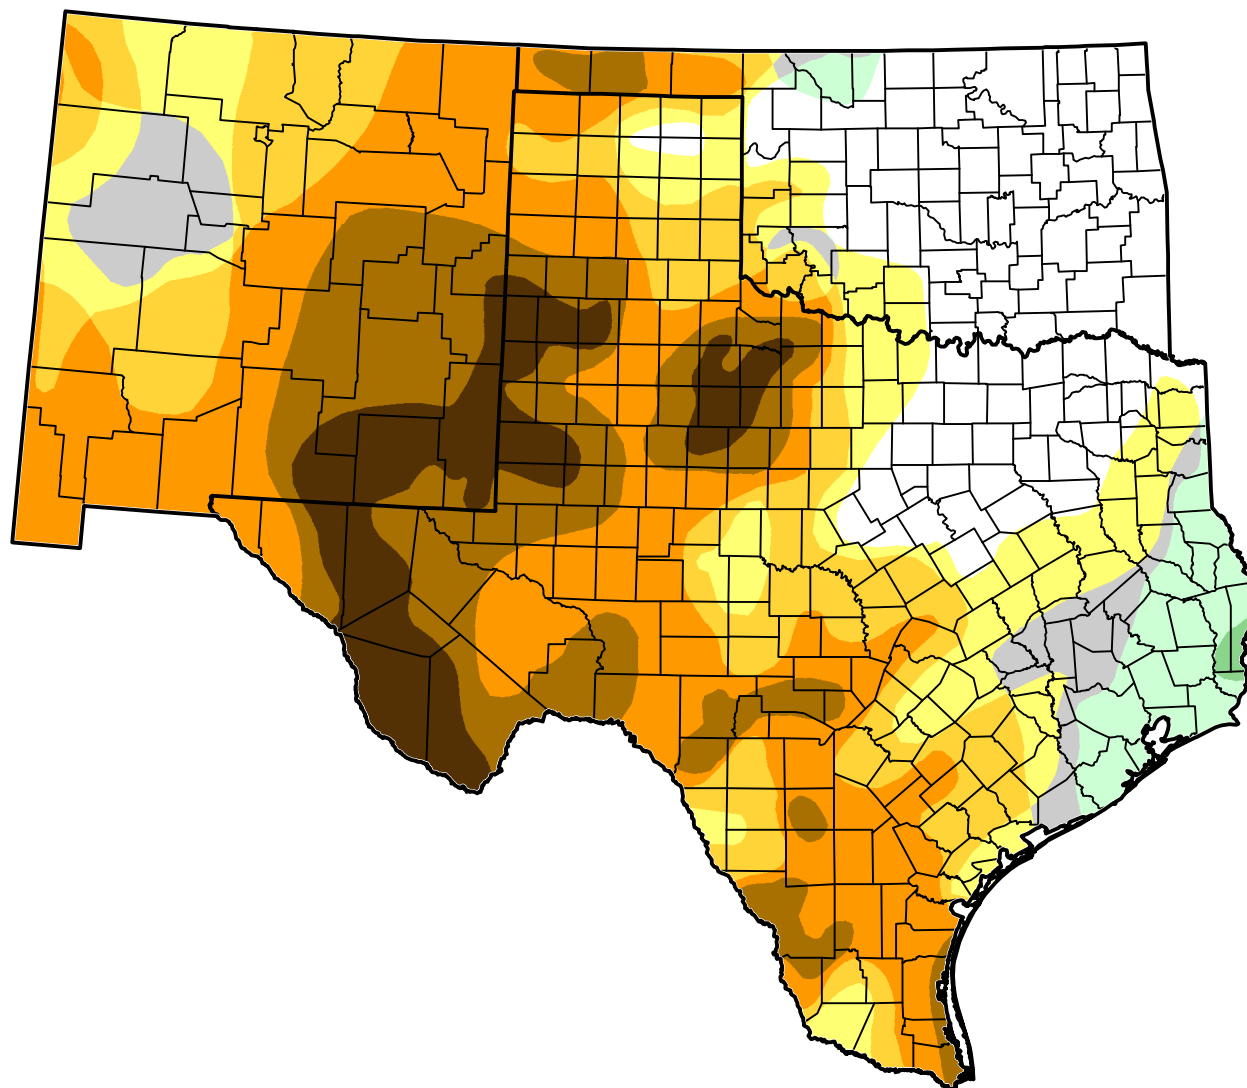

U.S. Drought Monitor Class Change - Southern Plains Area 2 Years

May 1, 2012
compared to
May 4, 2010

-  5 Class Degradation
-  4 Class Degradation
-  3 Class Degradation
-  2 Class Degradation
-  1 Class Degradation
-  No Change
-  1 Class Improvement
-  2 Class Improvement
-  3 Class Improvement
-  4 Class Improvement
-  5 Class Improvement