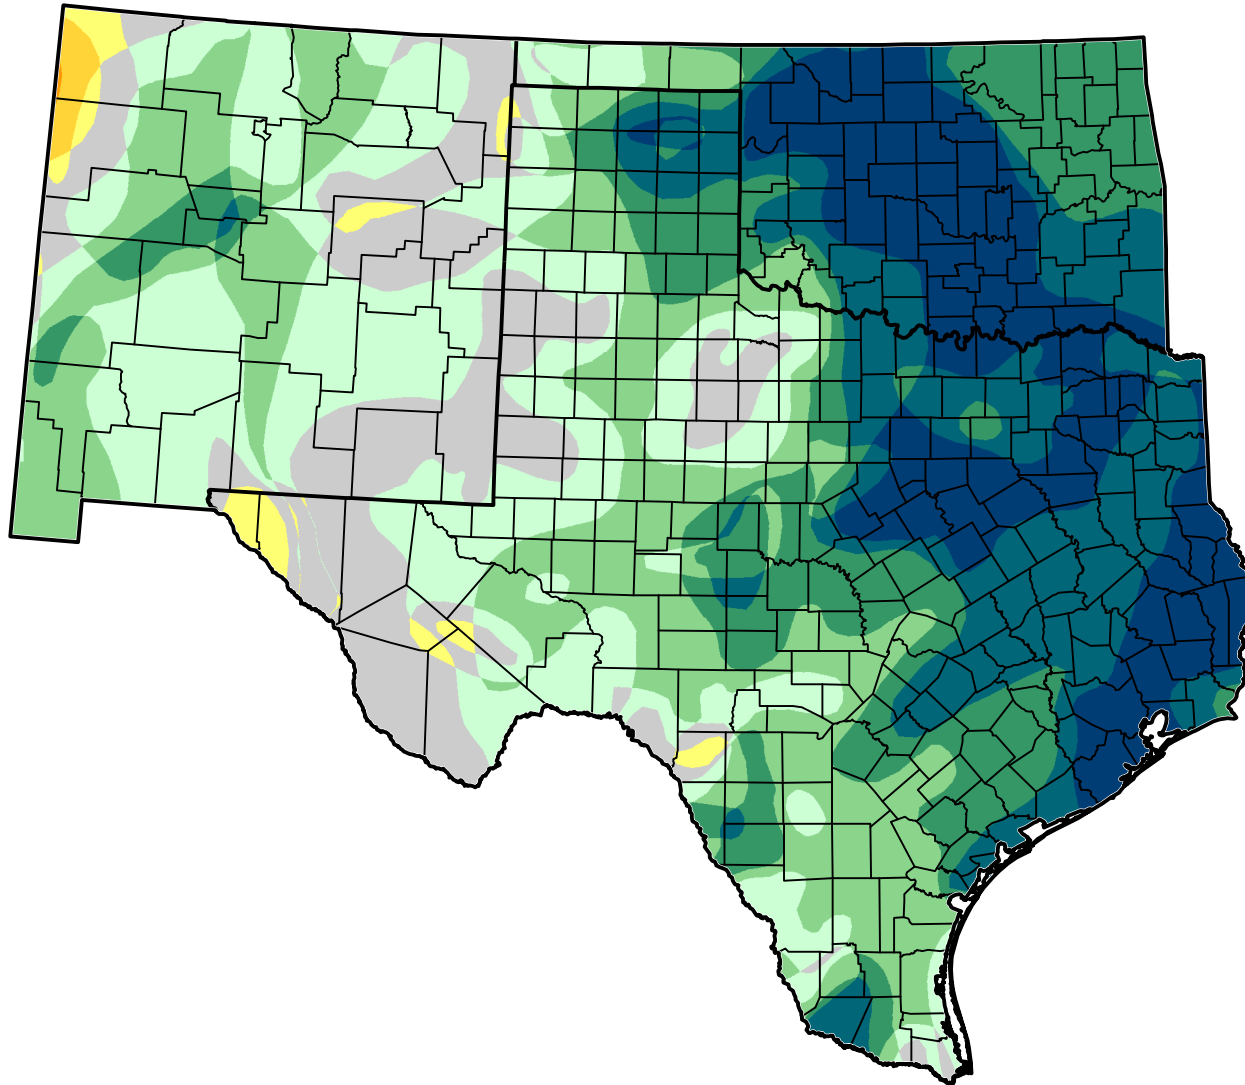

# U.S. Drought Monitor Class Change - Southern Plains Area

## Start of Water Year

May 1, 2012  
compared to  
September 27, 2011