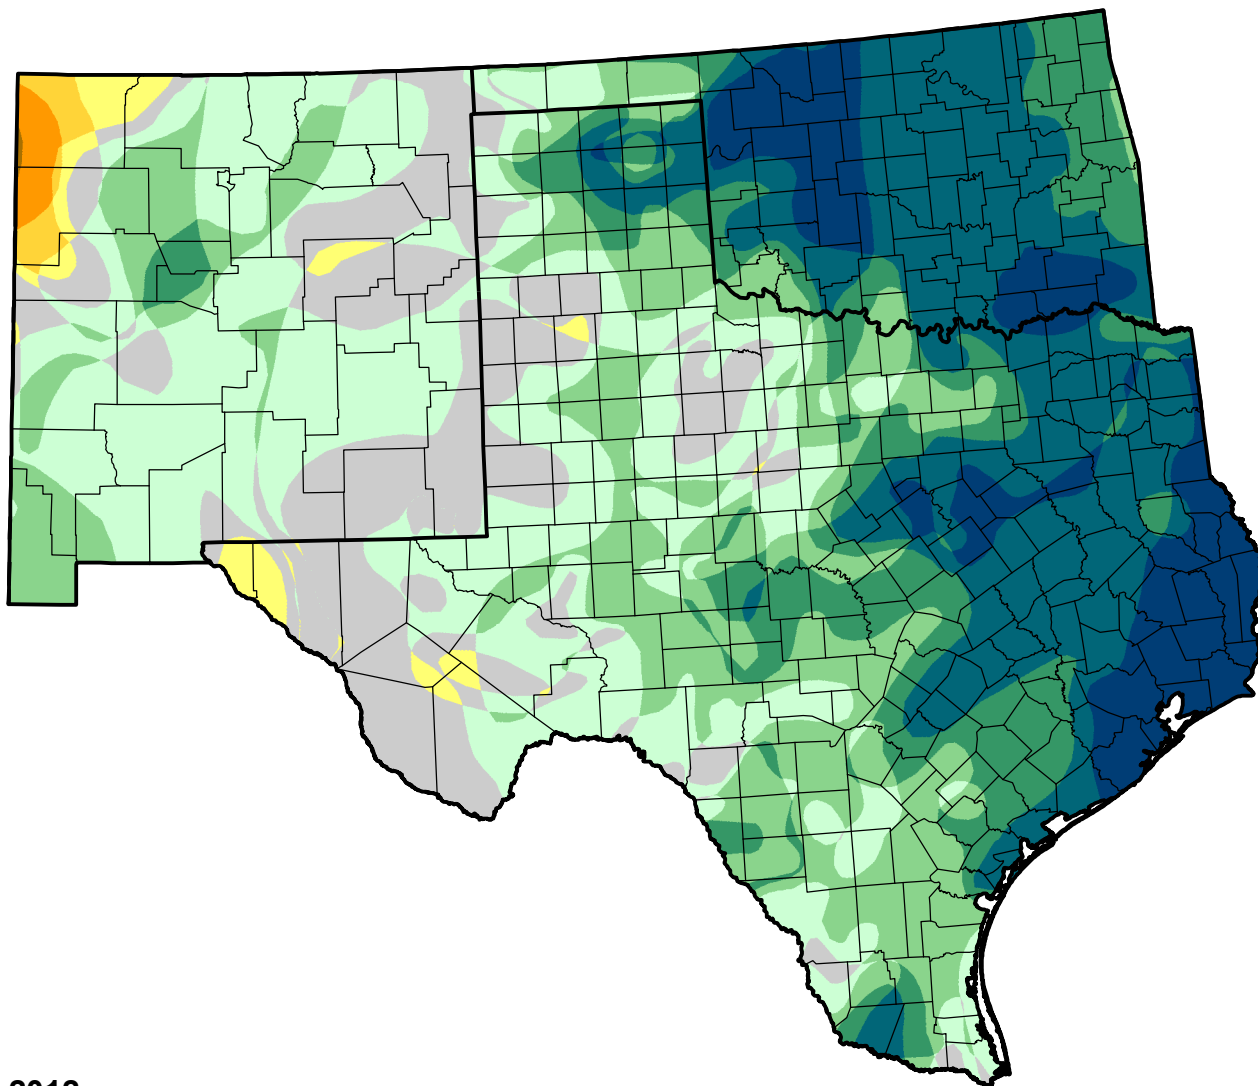

U.S. Drought Monitor Class Change - Southern Plains RDEWS

26 Week

May 1, 2012
compared to
November 3, 2011

droughtmonitor.unl.edu

-  5 Class Degradation
-  4 Class Degradation
-  3 Class Degradation
-  2 Class Degradation
-  1 Class Degradation
-  No Change
-  1 Class Improvement
-  2 Class Improvement
-  3 Class Improvement
-  4 Class Improvement
-  5 Class Improvement