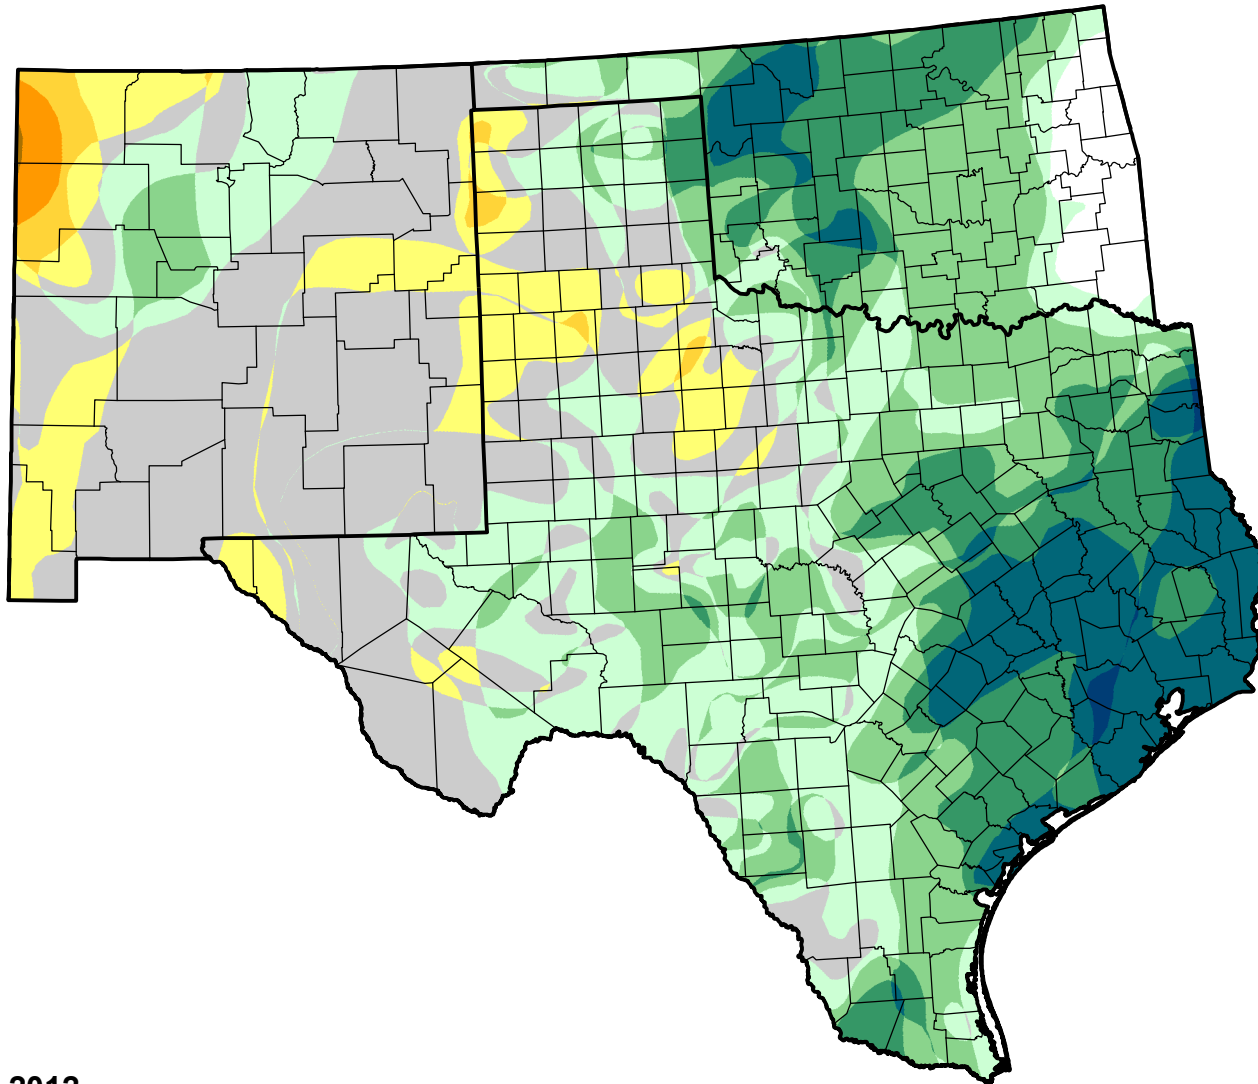

U.S. Drought Monitor Class Change - Southern Plains RDEWS

Start of Calendar Year

May 1, 2012
compared to
January 5, 2012

droughtmonitor.unl.edu

-  5 Class Degradation
-  4 Class Degradation
-  3 Class Degradation
-  2 Class Degradation
-  1 Class Degradation
-  No Change
-  1 Class Improvement
-  2 Class Improvement
-  3 Class Improvement
-  4 Class Improvement
-  5 Class Improvement