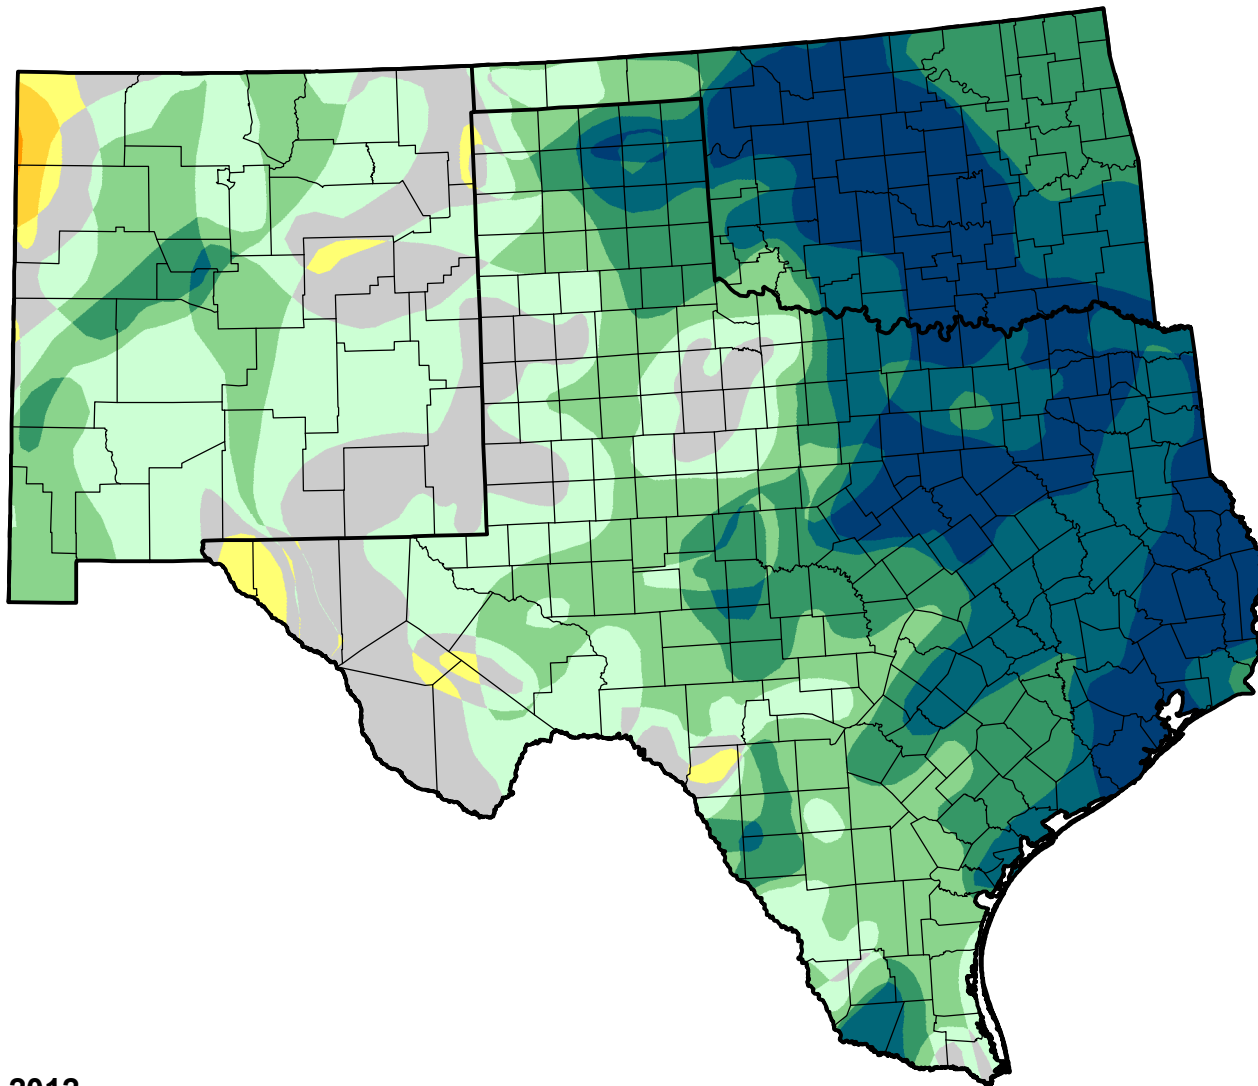

# U.S. Drought Monitor Class Change - Southern Plains RDEWS

Start of Water Year

May 1, 2012  
compared to  
September 29, 2011

[droughtmonitor.unl.edu](http://droughtmonitor.unl.edu)