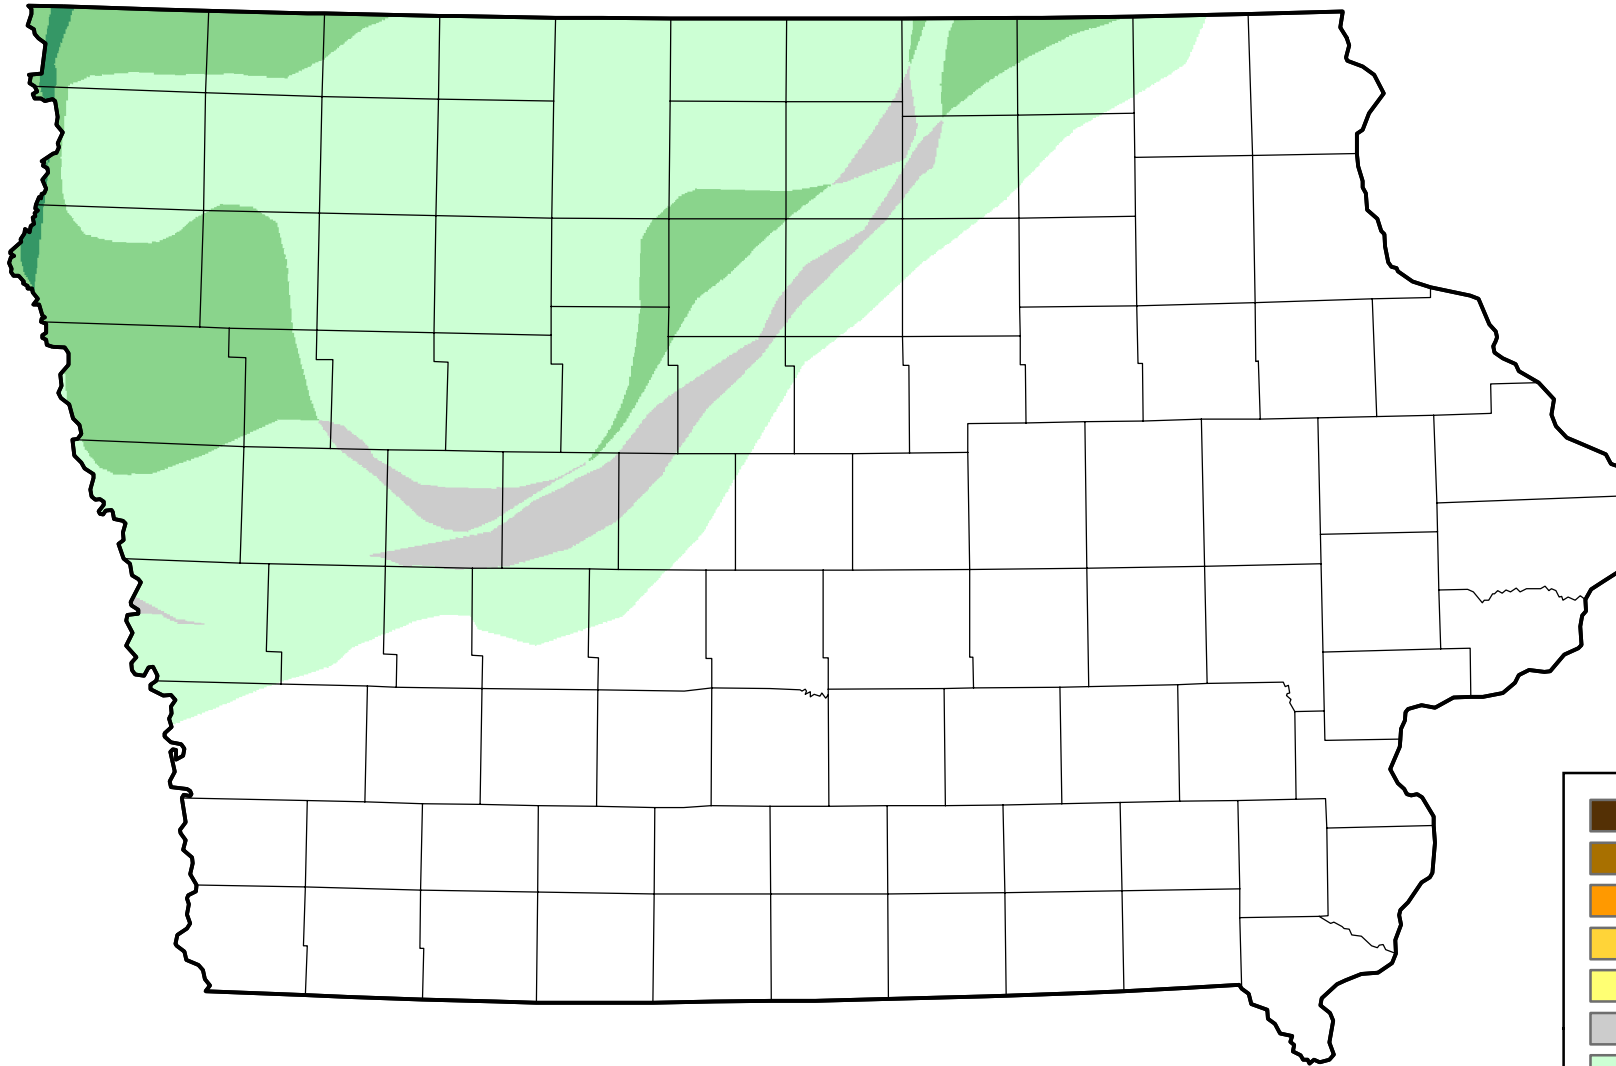

U.S. Drought Monitor Class Change - Iowa

13 Week

May 8, 2012
compared to
February 9, 2012

droughtmonitor.unl.edu

-  5 Class Degradation
-  4 Class Degradation
-  3 Class Degradation
-  2 Class Degradation
-  1 Class Degradation
-  No Change
-  1 Class Improvement
-  2 Class Improvement
-  3 Class Improvement
-  4 Class Improvement
-  5 Class Improvement