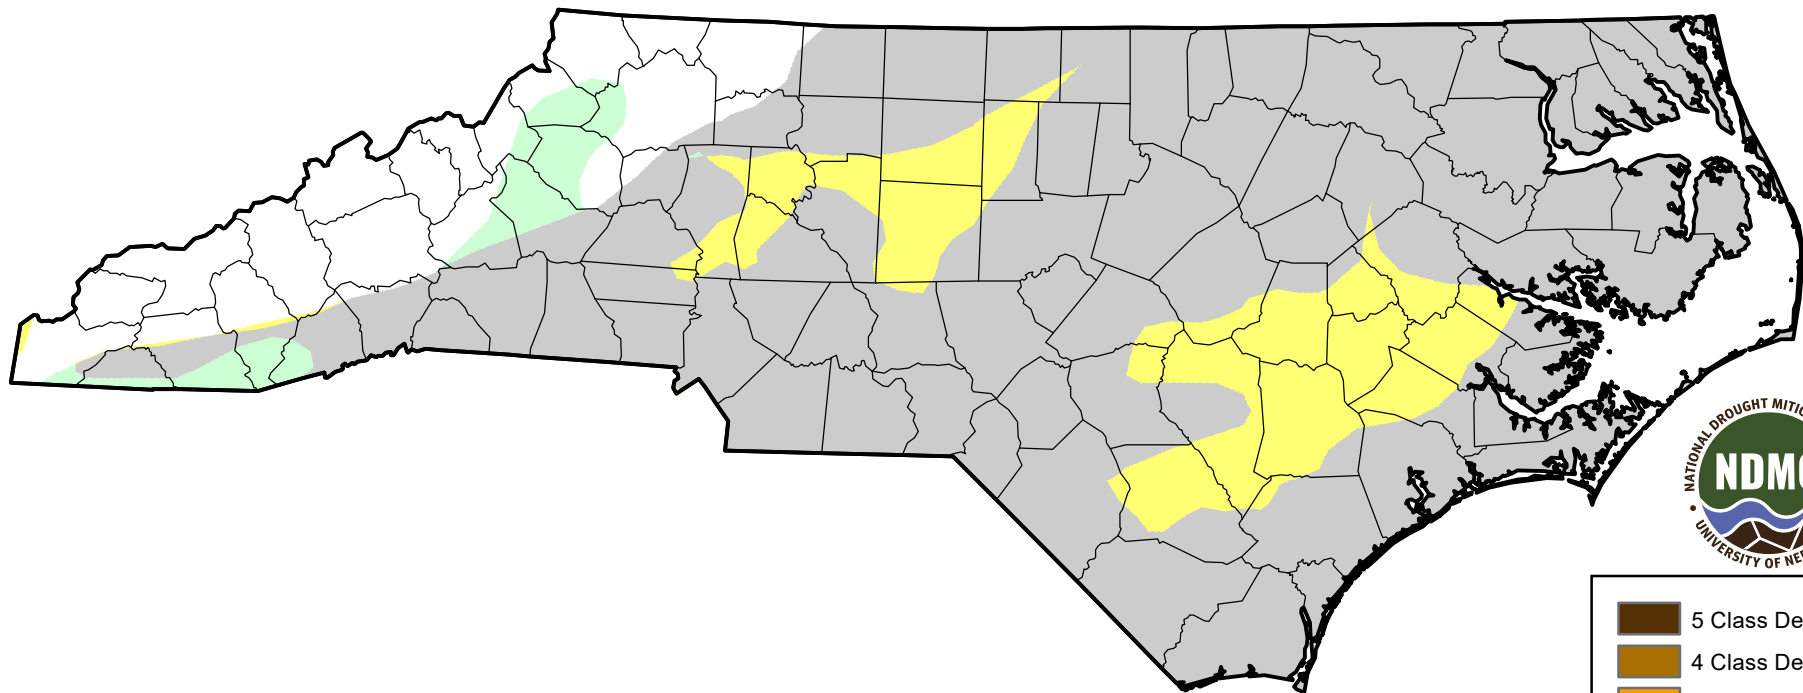

U.S. Drought Monitor Class Change - North Carolina

4 Week

May 8, 2012
compared to
April 12, 2012

droughtmonitor.unl.edu

-  5 Class Degradation
-  4 Class Degradation
-  3 Class Degradation
-  2 Class Degradation
-  1 Class Degradation
-  No Change
-  1 Class Improvement
-  2 Class Improvement
-  3 Class Improvement
-  4 Class Improvement
-  5 Class Improvement