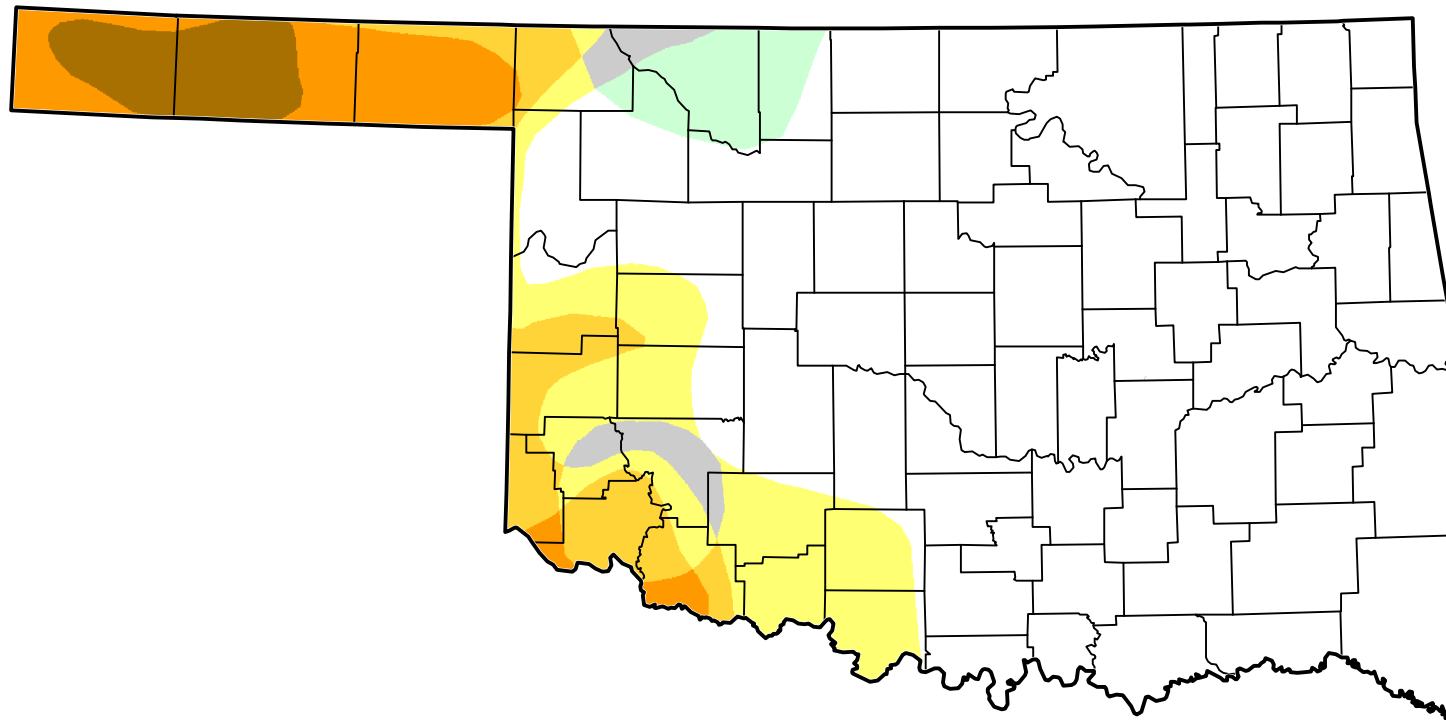

U.S. Drought Monitor Class Change - Oklahoma 2 Years

-  5 Class Degradation
-  4 Class Degradation
-  3 Class Degradation
-  2 Class Degradation
-  1 Class Degradation
-  No Change
-  1 Class Improvement
-  2 Class Improvement
-  3 Class Improvement
-  4 Class Improvement
-  5 Class Improvement

May 8, 2012
compared to
May 11, 2010