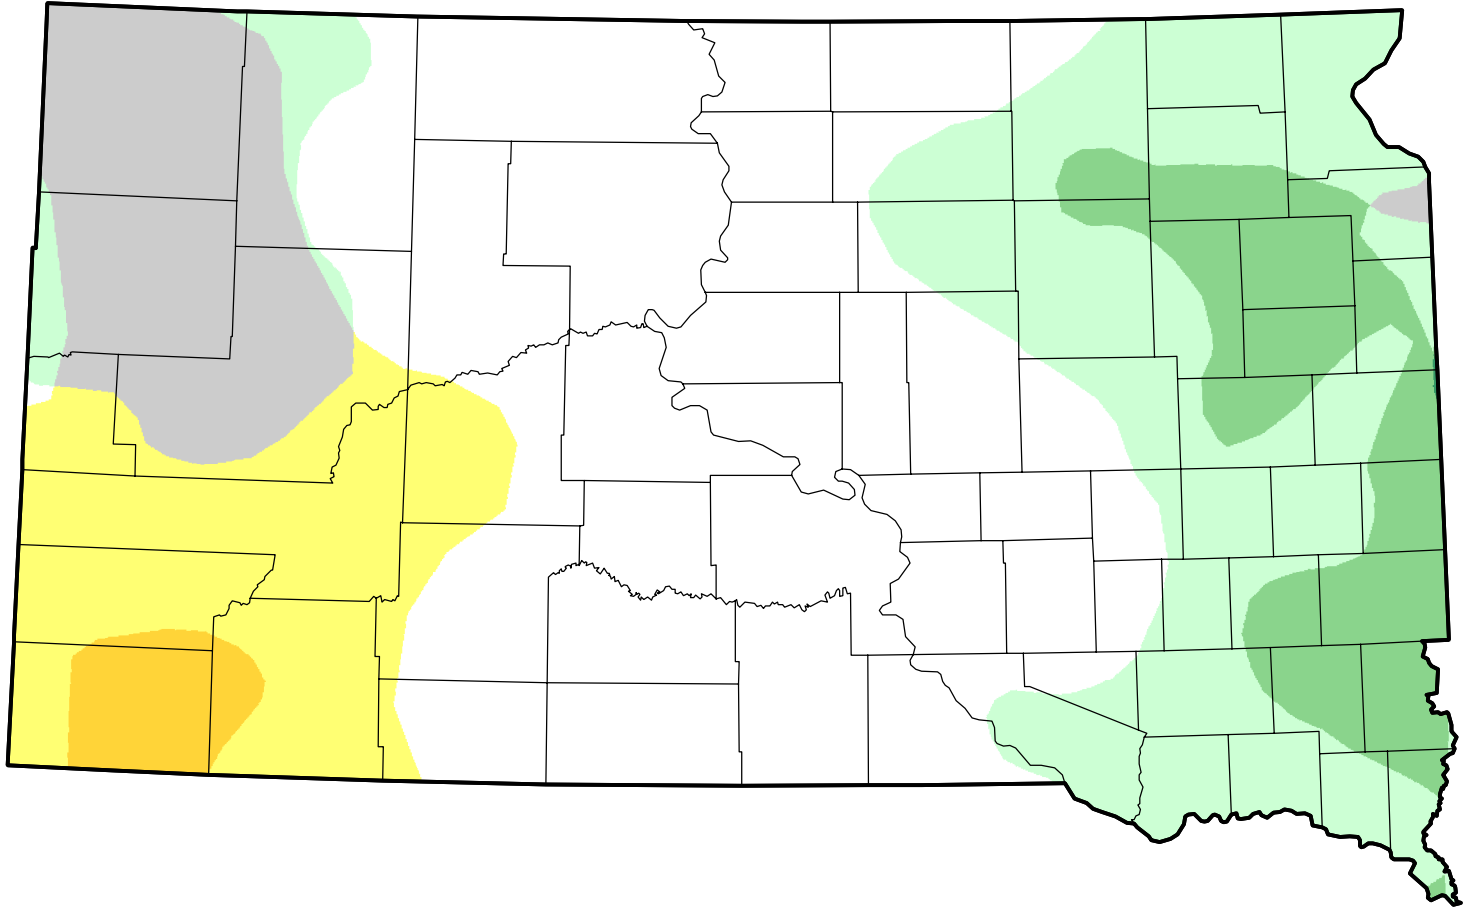

U.S. Drought Monitor Class Change - South Dakota 26 Week

May 8, 2012
compared to
November 10, 2011

droughtmonitor.unl.edu

-  5 Class Degradation
-  4 Class Degradation
-  3 Class Degradation
-  2 Class Degradation
-  1 Class Degradation
-  No Change
-  1 Class Improvement
-  2 Class Improvement
-  3 Class Improvement
-  4 Class Improvement
-  5 Class Improvement