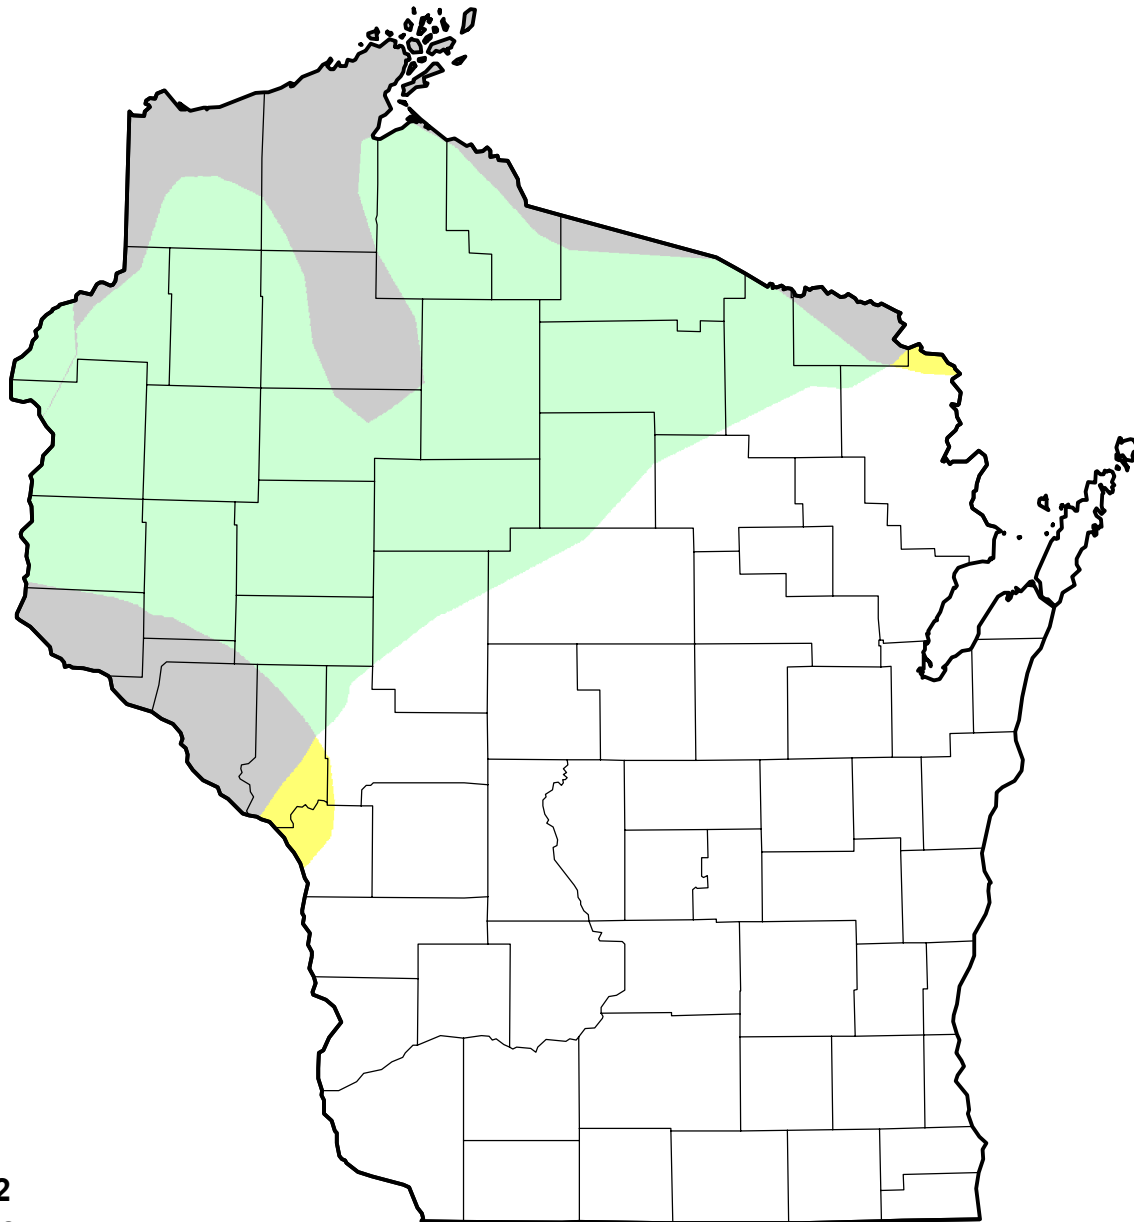

# U.S. Drought Monitor Class Change - Wisconsin 13 Week

May 8, 2012  
compared to  
February 9, 2012

[droughtmonitor.unl.edu](http://droughtmonitor.unl.edu)

-  5 Class Degradation
-  4 Class Degradation
-  3 Class Degradation
-  2 Class Degradation
-  1 Class Degradation
-  No Change
-  1 Class Improvement
-  2 Class Improvement
-  3 Class Improvement
-  4 Class Improvement
-  5 Class Improvement