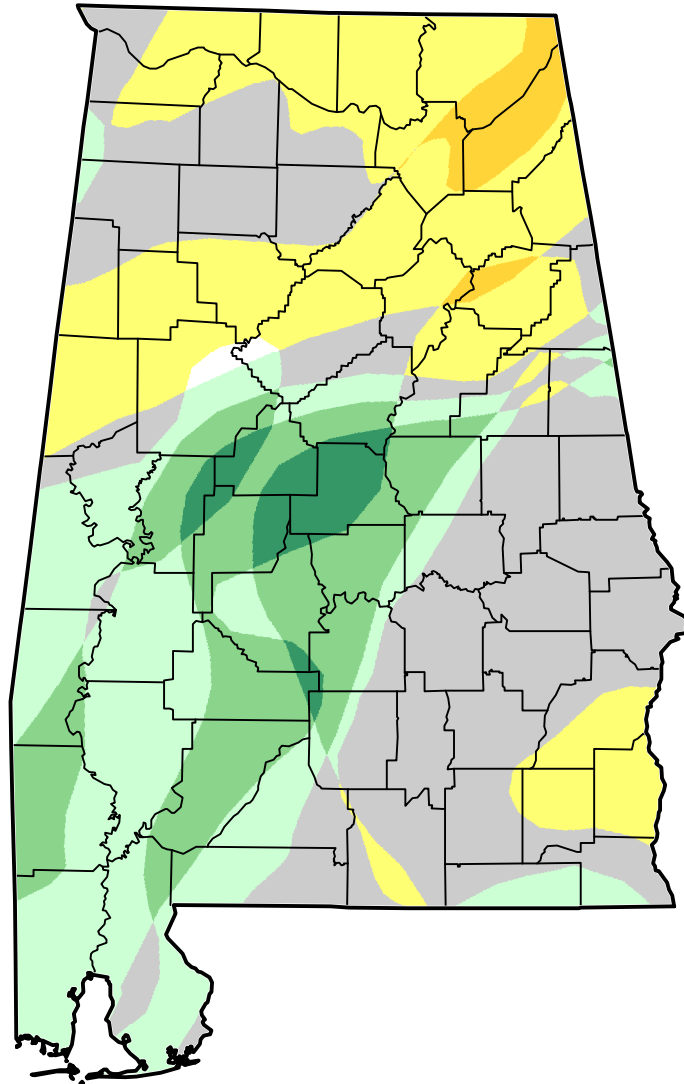

U.S. Drought Monitor Class Change - Alabama

6 Months

May 8, 2012
compared to
November 22, 2011

- 5 Class Degradation
- 4 Class Degradation
- 3 Class Degradation
- 2 Class Degradation
- 1 Class Degradation
- No Change
- 1 Class Improvement
- 2 Class Improvement
- 3 Class Improvement
- 4 Class Improvement
- 5 Class Improvement