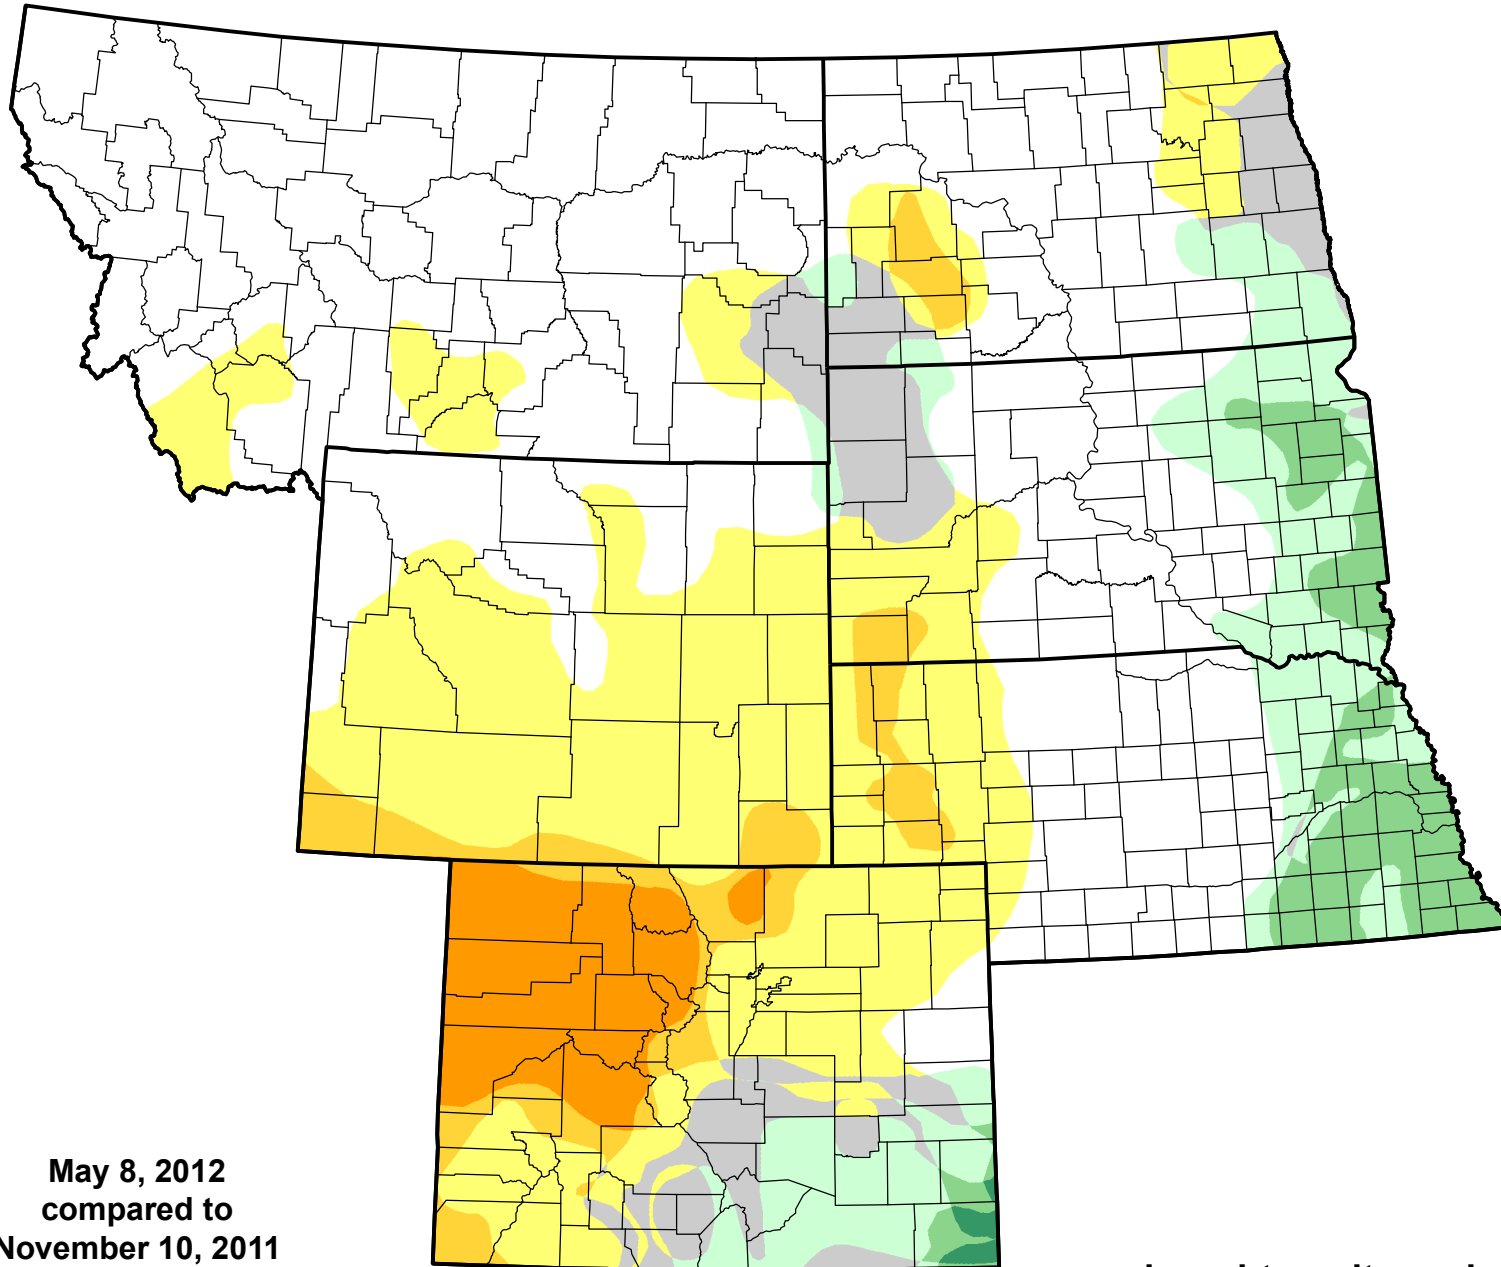

# U.S. Drought Monitor Class Change - USDA Northern Plains Climate Hub 26 Week

May 8, 2012  
compared to  
November 10, 2011

[droughtmonitor.unl.edu](http://droughtmonitor.unl.edu)

-  5 Class Degradation
-  4 Class Degradation
-  3 Class Degradation
-  2 Class Degradation
-  1 Class Degradation
-  No Change
-  1 Class Improvement
-  2 Class Improvement
-  3 Class Improvement
-  4 Class Improvement
-  5 Class Improvement