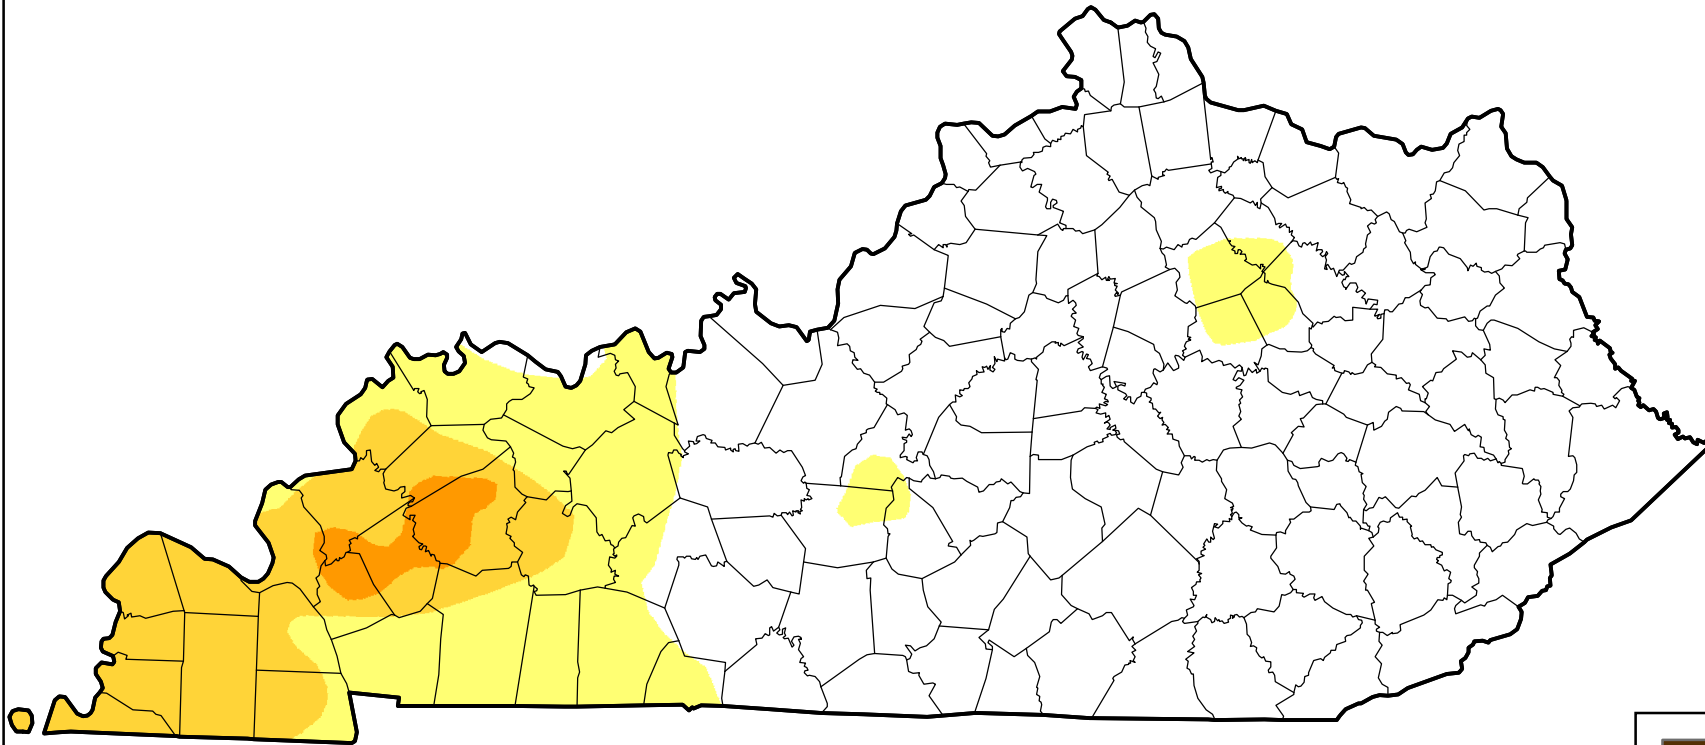

# U.S. Drought Monitor Class Change - Kentucky

## 8 Week

**May 8, 2012  
compared to  
March 15, 2012**

[droughtmonitor.unl.edu](http://droughtmonitor.unl.edu)