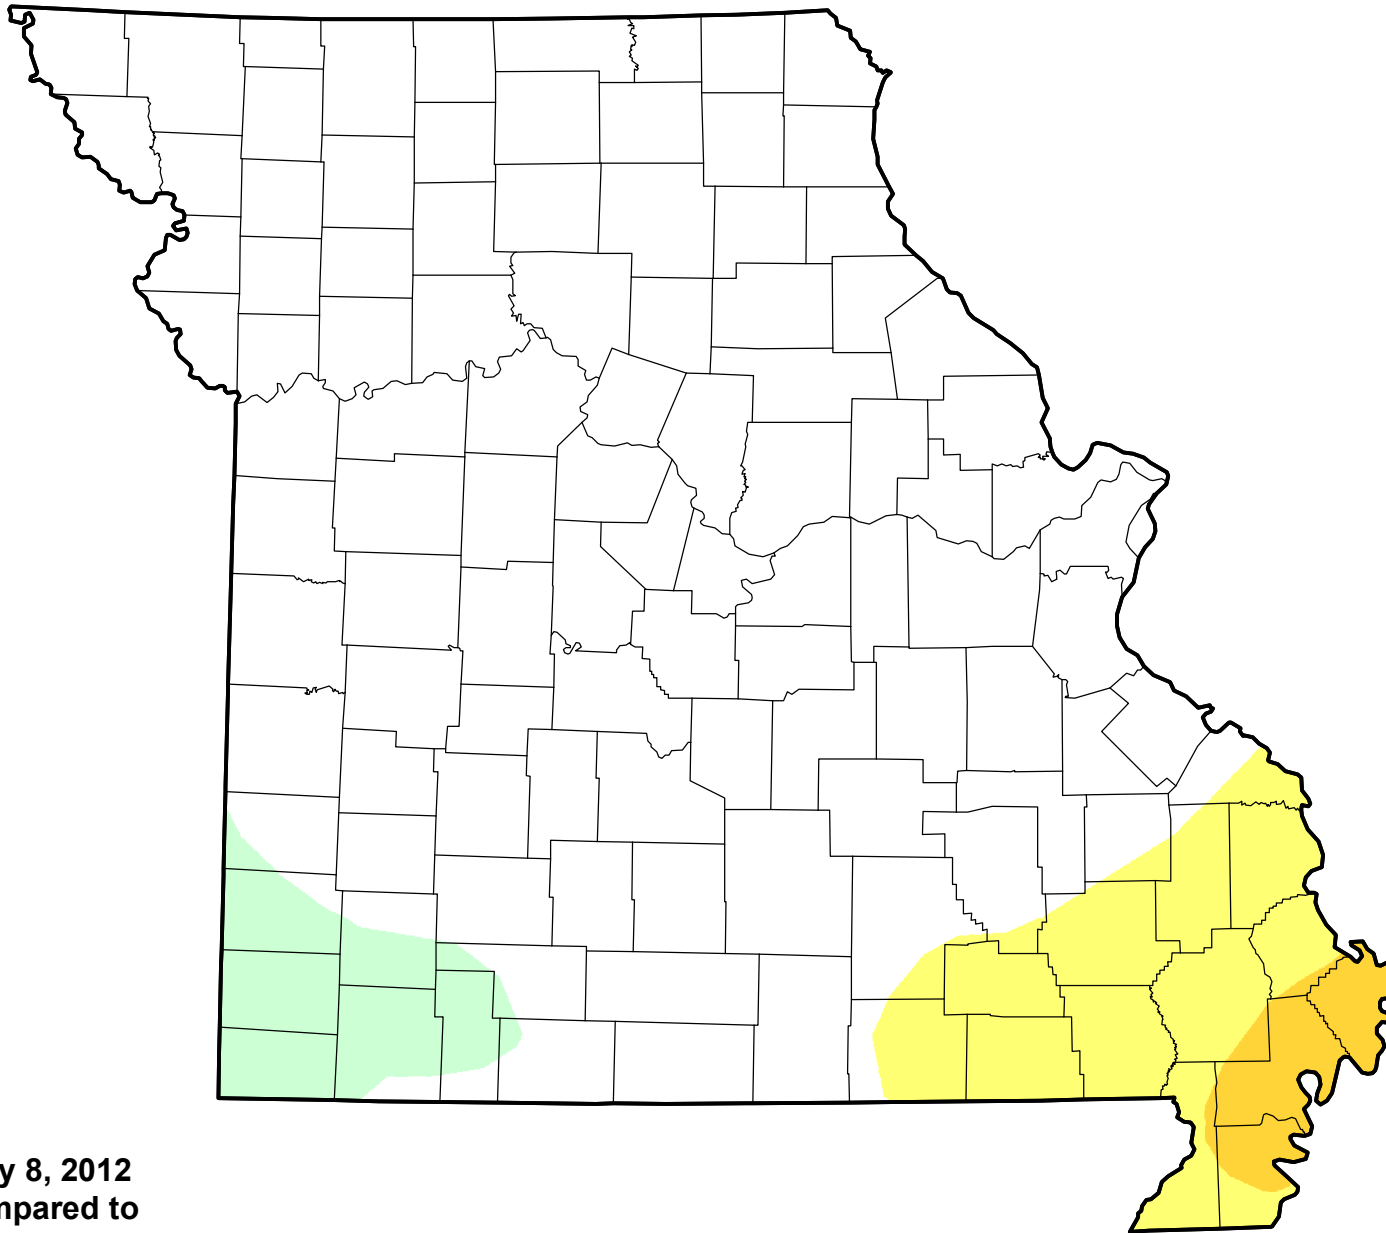

# U.S. Drought Monitor Class Change - Missouri

## 8 Week

May 8, 2012  
compared to  
March 15, 2012

[droughtmonitor.unl.edu](http://droughtmonitor.unl.edu)

-  5 Class Degradation
-  4 Class Degradation
-  3 Class Degradation
-  2 Class Degradation
-  1 Class Degradation
-  No Change
-  1 Class Improvement
-  2 Class Improvement
-  3 Class Improvement
-  4 Class Improvement
-  5 Class Improvement