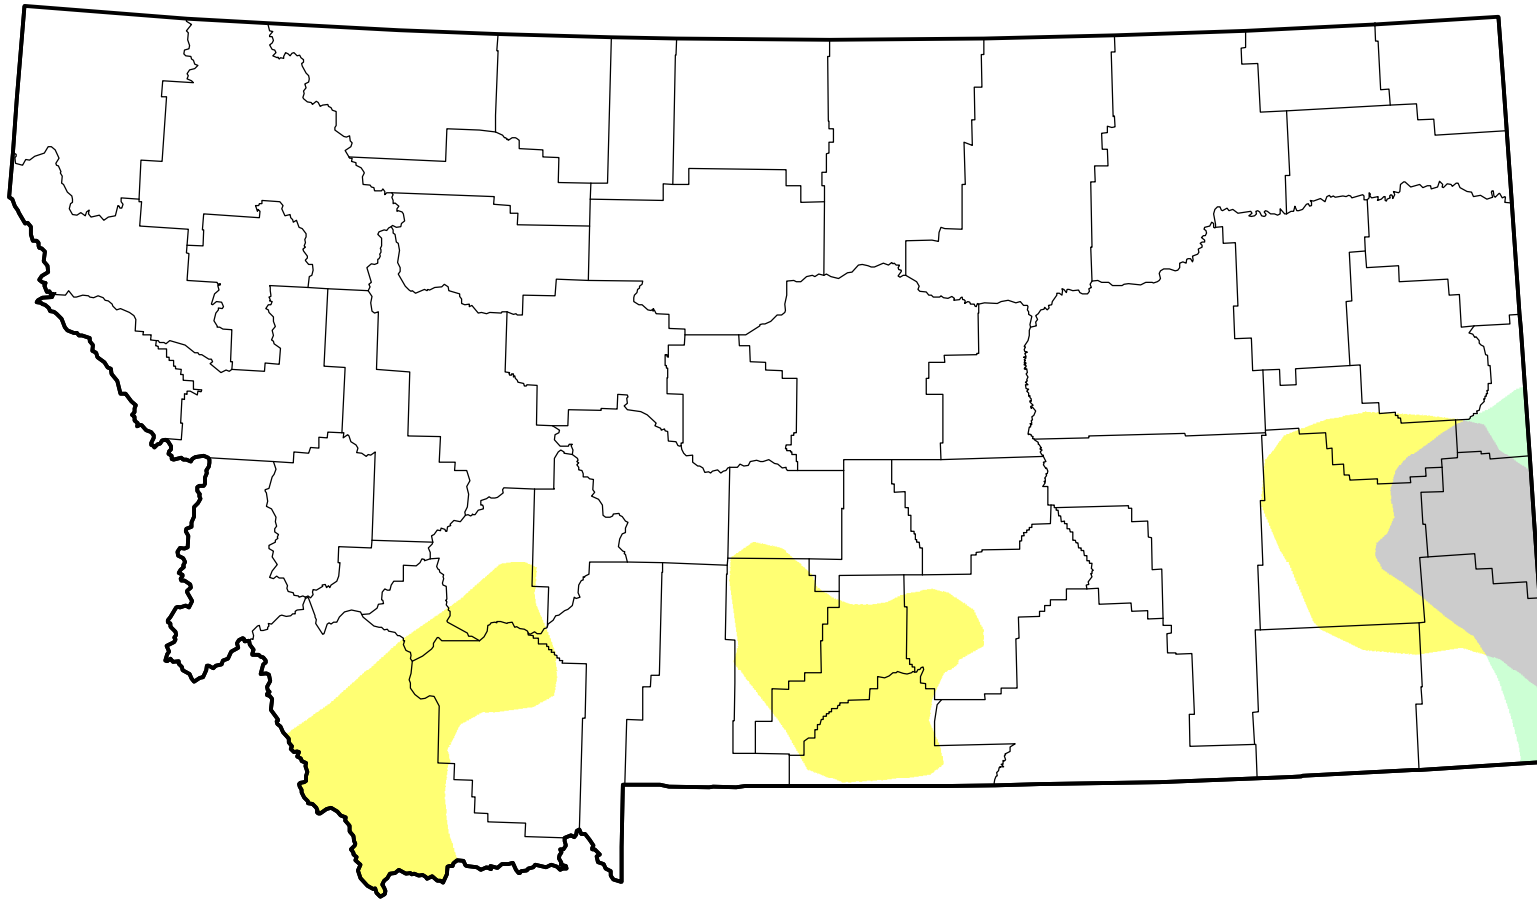

U.S. Drought Monitor Class Change - Montana

26 Week

May 8, 2012
compared to
November 10, 2011

-  5 Class Degradation
-  4 Class Degradation
-  3 Class Degradation
-  2 Class Degradation
-  1 Class Degradation
-  No Change
-  1 Class Improvement
-  2 Class Improvement
-  3 Class Improvement
-  4 Class Improvement
-  5 Class Improvement