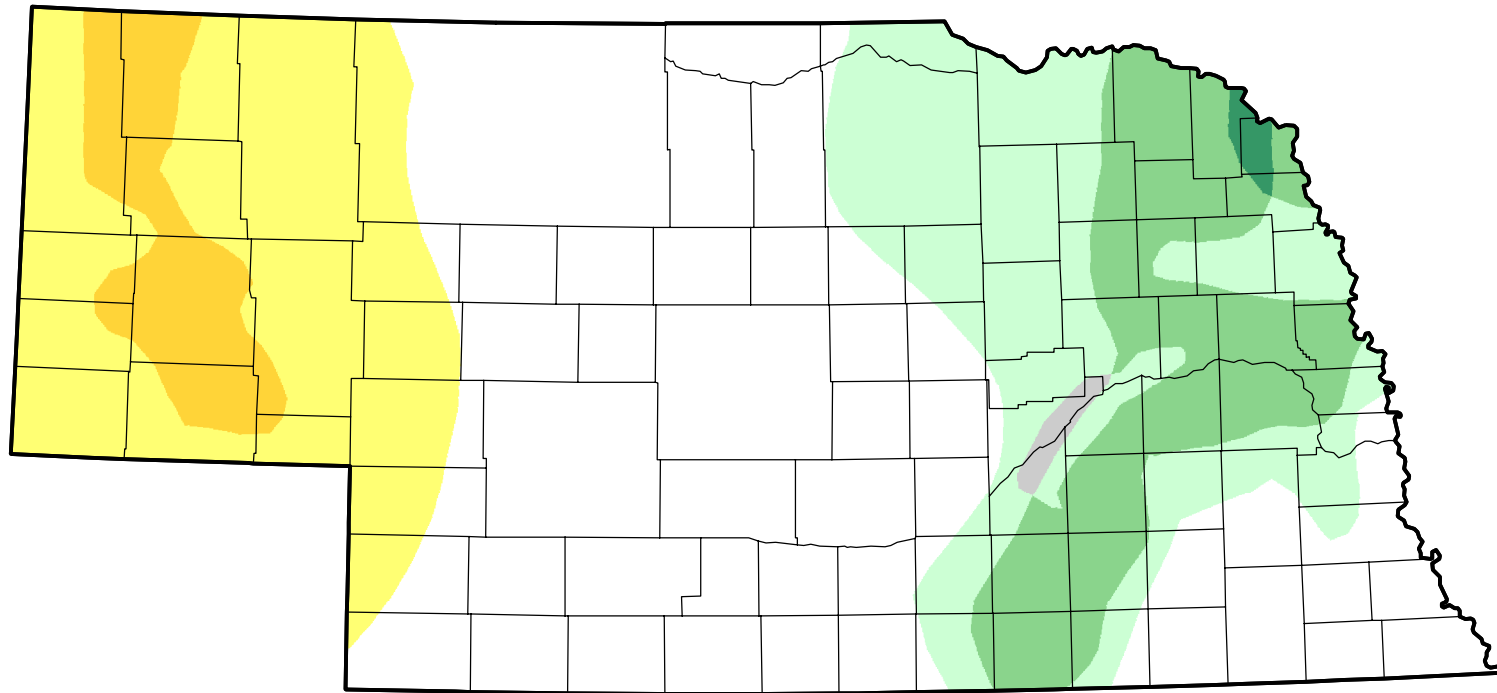

U.S. Drought Monitor Class Change - Nebraska

Start of Calendar Year

**May 8, 2012
compared to
January 5, 2012**

droughtmonitor.unl.edu

-  5 Class Degradation
-  4 Class Degradation
-  3 Class Degradation
-  2 Class Degradation
-  1 Class Degradation
-  No Change
-  1 Class Improvement
-  2 Class Improvement
-  3 Class Improvement
-  4 Class Improvement
-  5 Class Improvement