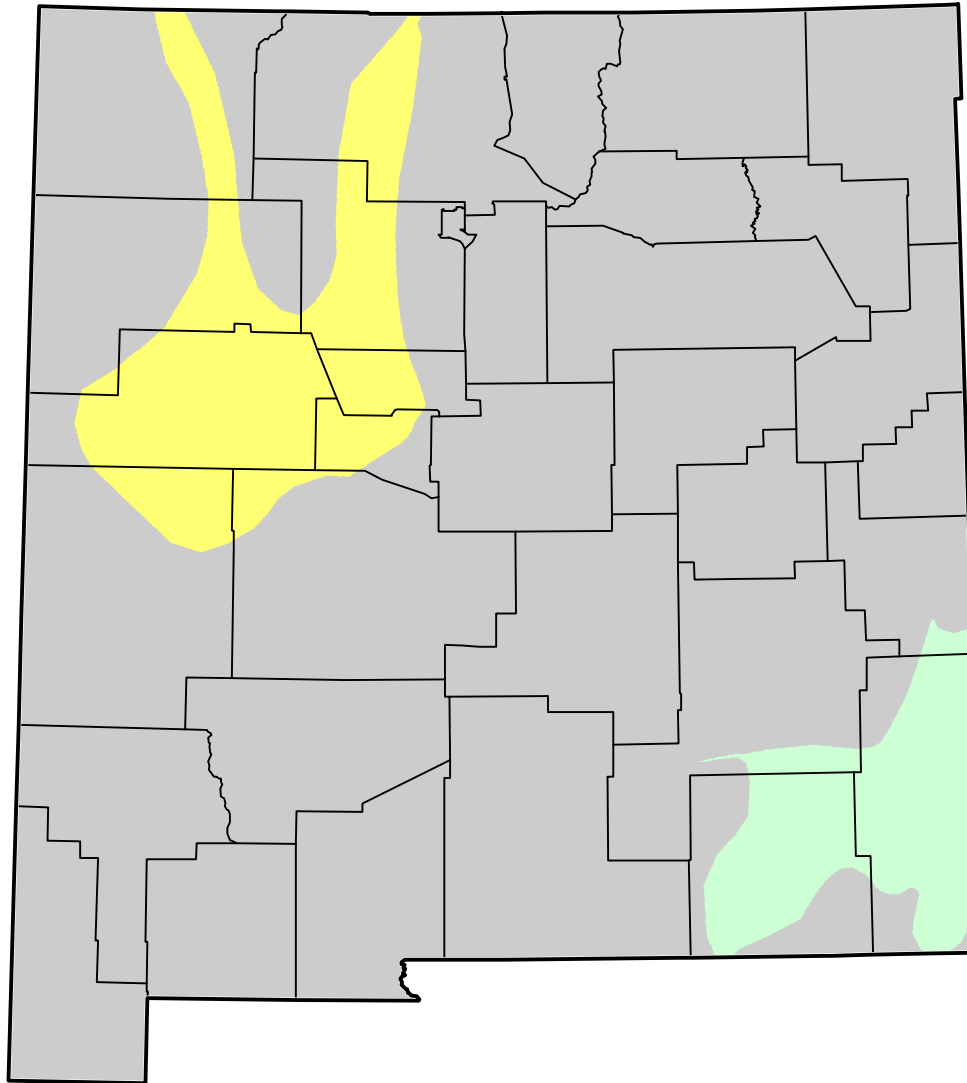

U.S. Drought Monitor Class Change - New Mexico

1 Week

May 8, 2012
compared to
May 1, 2012