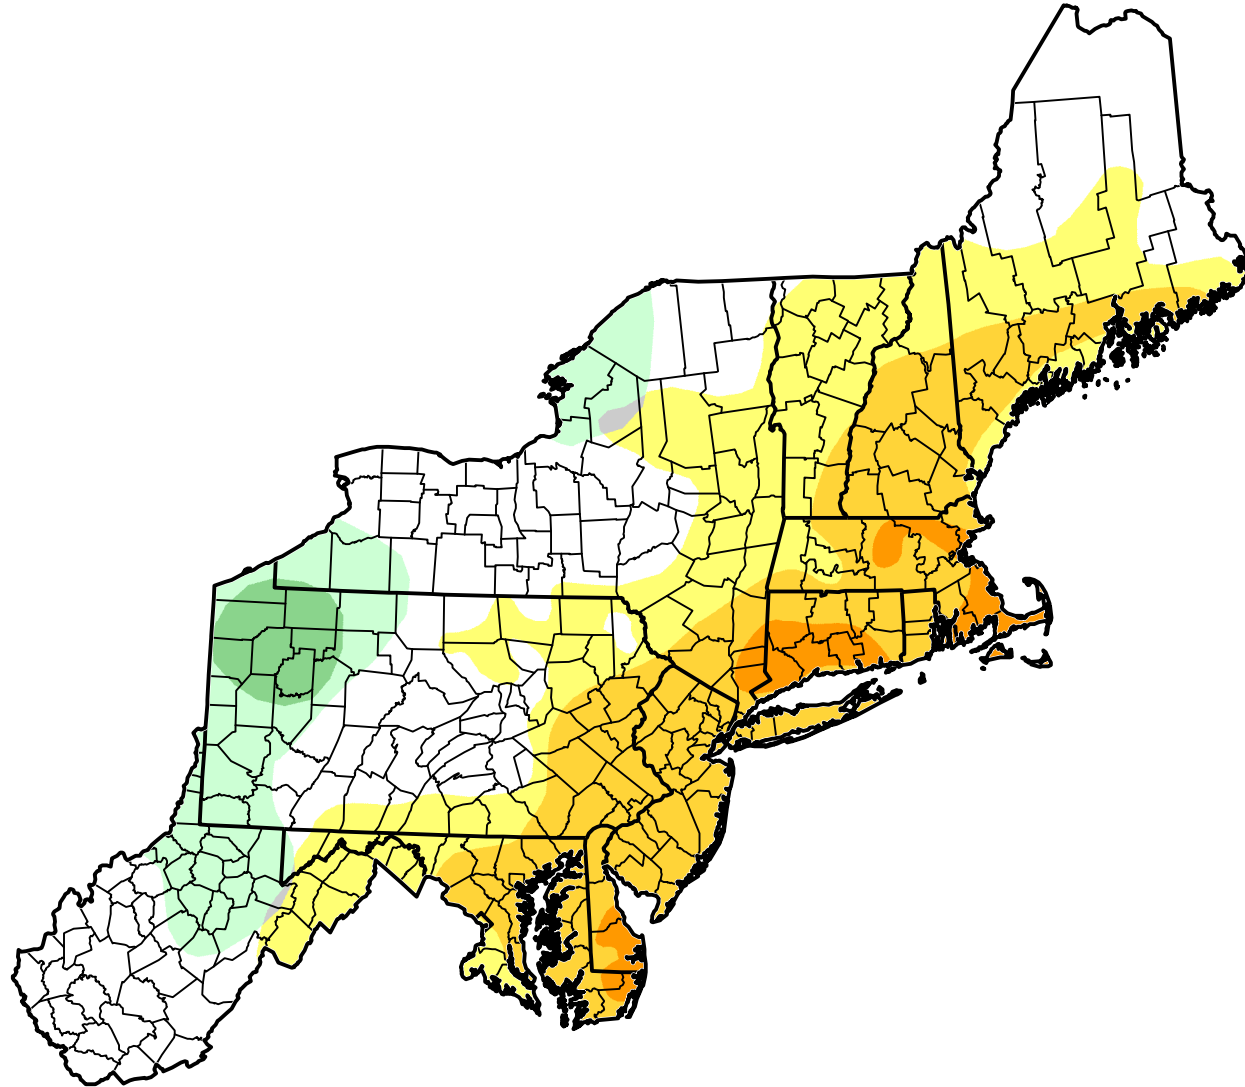

U.S. Drought Monitor Class Change - Northeast 2 Years

May 8, 2012
compared to
May 11, 2010