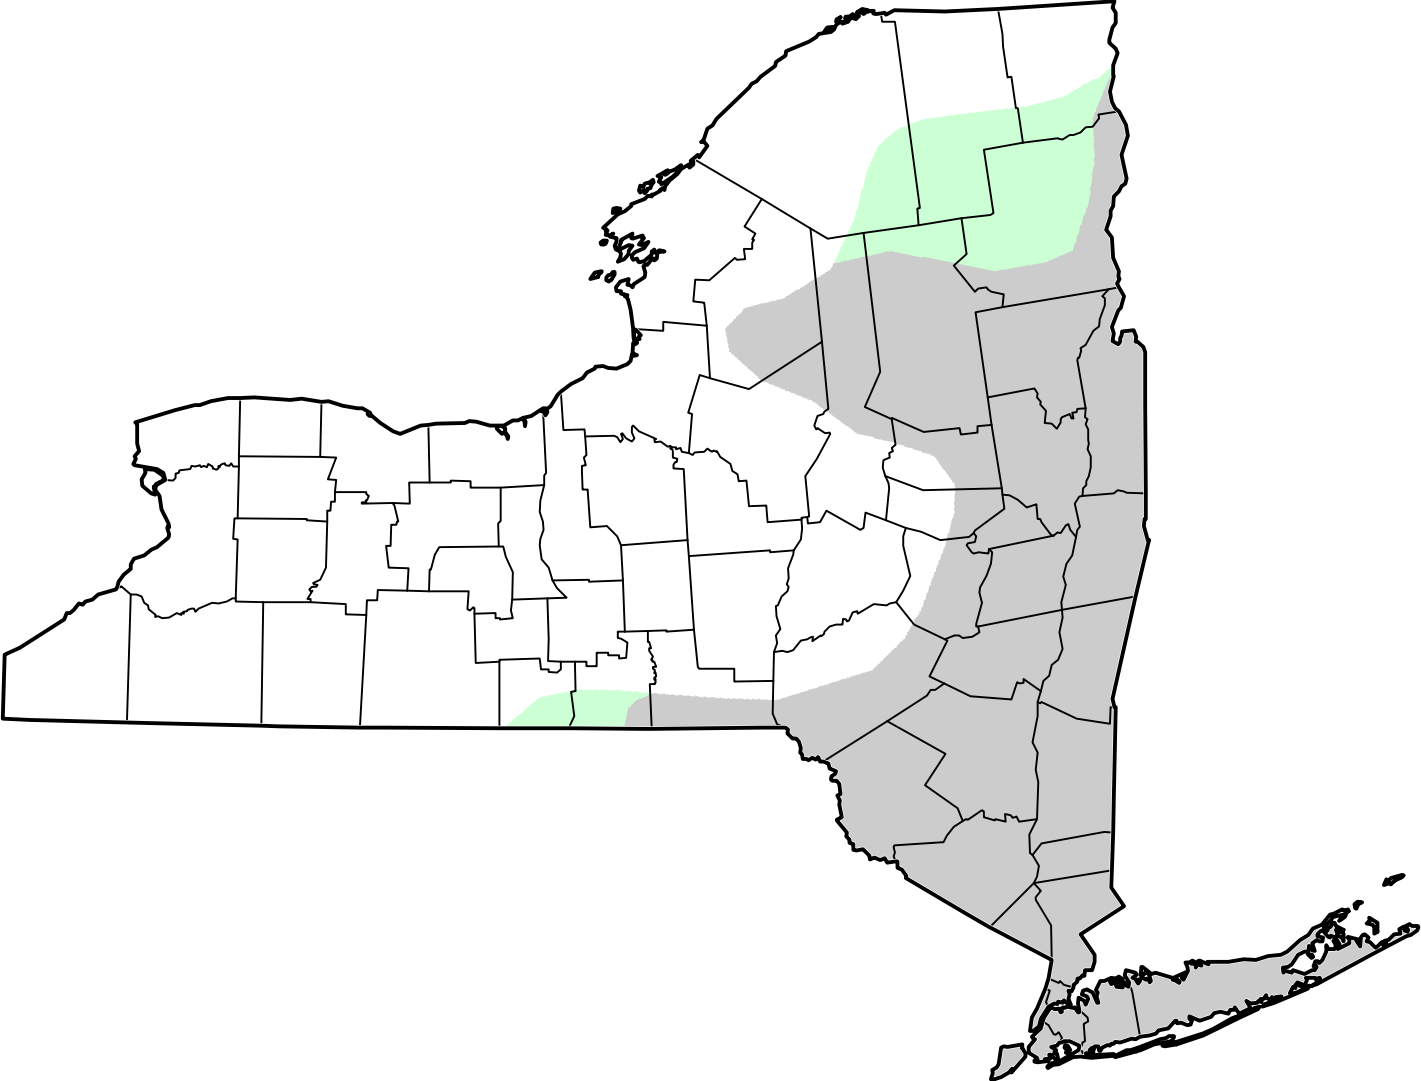

# U.S. Drought Monitor Class Change - New York

1 Week

-  5 Class Degradation
-  4 Class Degradation
-  3 Class Degradation
-  2 Class Degradation
-  1 Class Degradation
-  No Change
-  1 Class Improvement
-  2 Class Improvement
-  3 Class Improvement
-  4 Class Improvement
-  5 Class Improvement