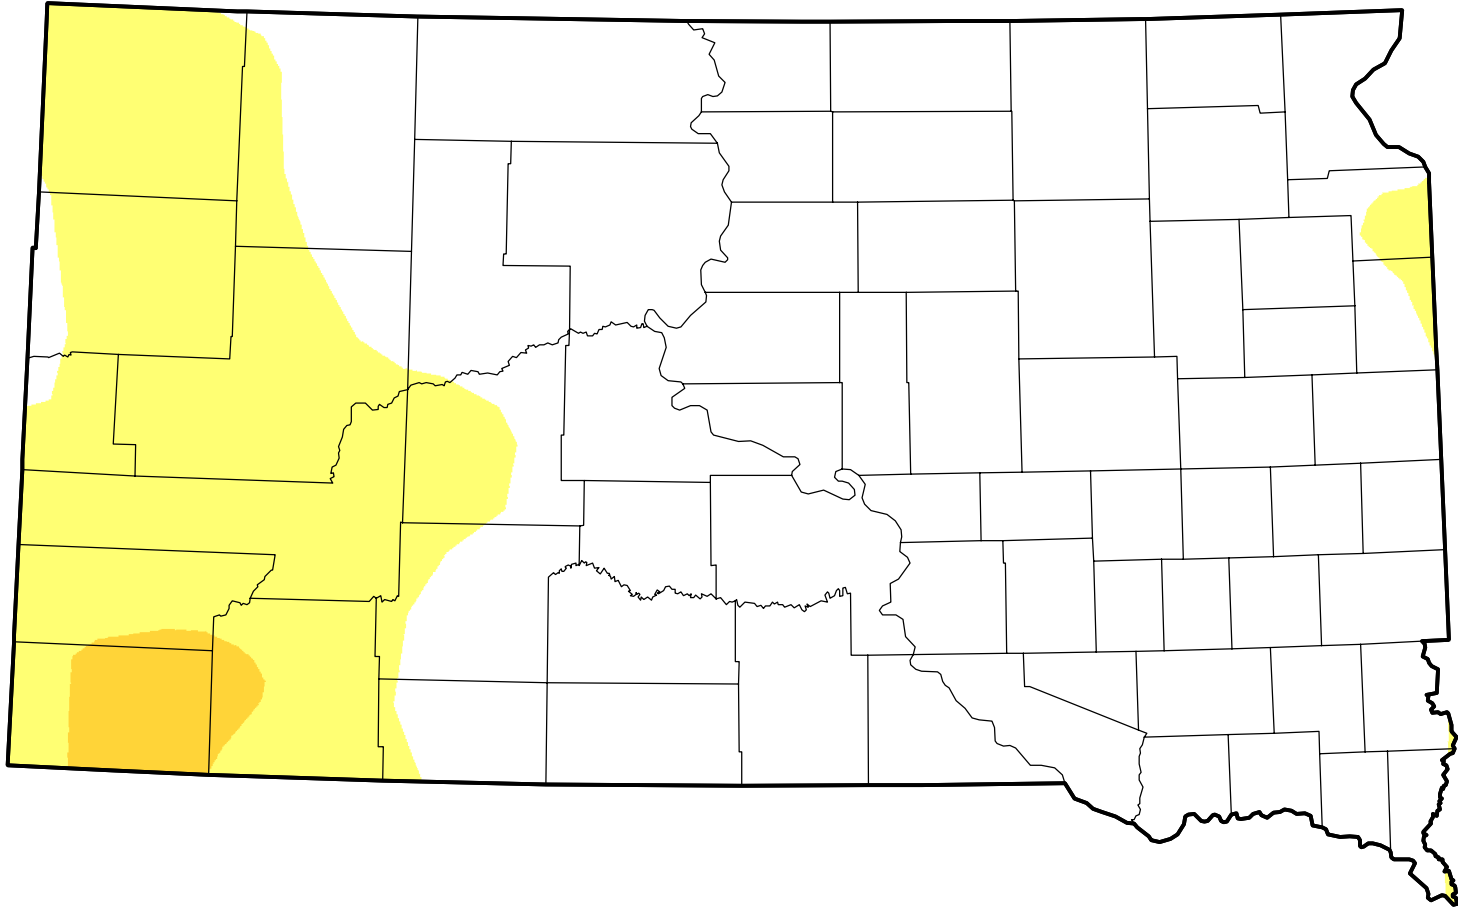

U.S. Drought Monitor Class Change - South Dakota 52 Week

May 8, 2012
compared to
May 12, 2011

droughtmonitor.unl.edu

-  5 Class Degradation
-  4 Class Degradation
-  3 Class Degradation
-  2 Class Degradation
-  1 Class Degradation
-  No Change
-  1 Class Improvement
-  2 Class Improvement
-  3 Class Improvement
-  4 Class Improvement
-  5 Class Improvement