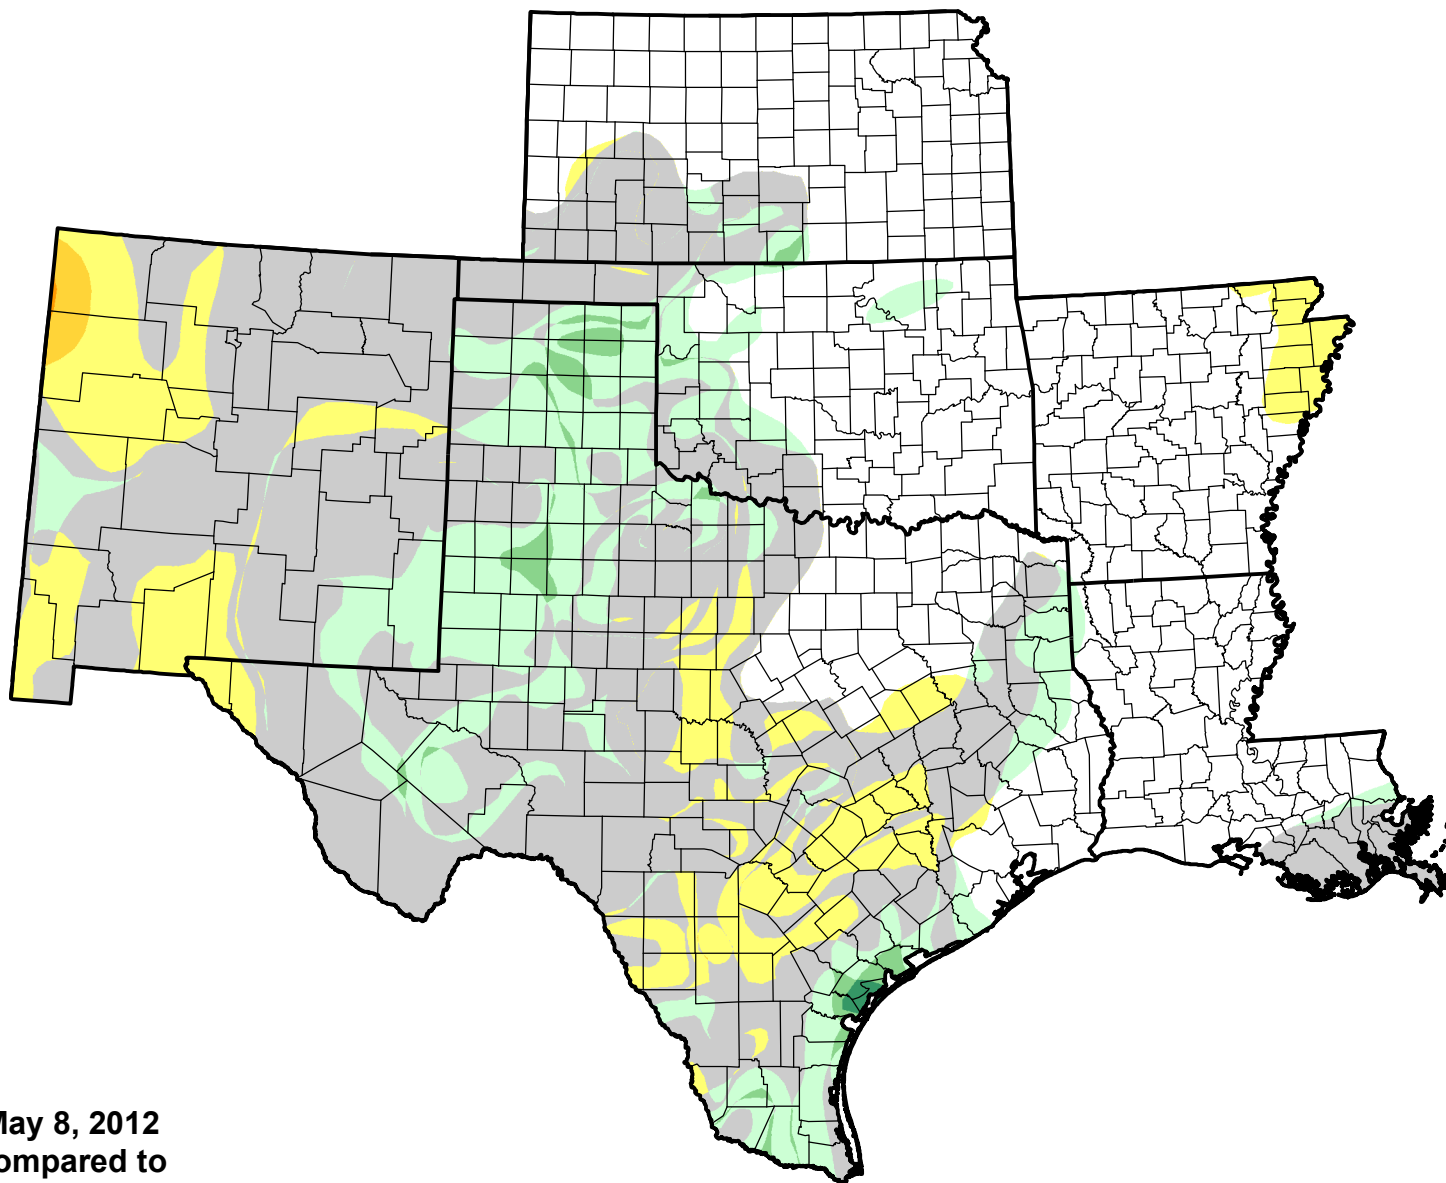

U.S. Drought Monitor Class Change - SCIPP

4 Week

May 8, 2012
compared to
April 12, 2012

droughtmonitor.unl.edu

- 5 Class Degradation
- 4 Class Degradation
- 3 Class Degradation
- 2 Class Degradation
- 1 Class Degradation
- No Change
- 1 Class Improvement
- 2 Class Improvement
- 3 Class Improvement
- 4 Class Improvement
- 5 Class Improvement