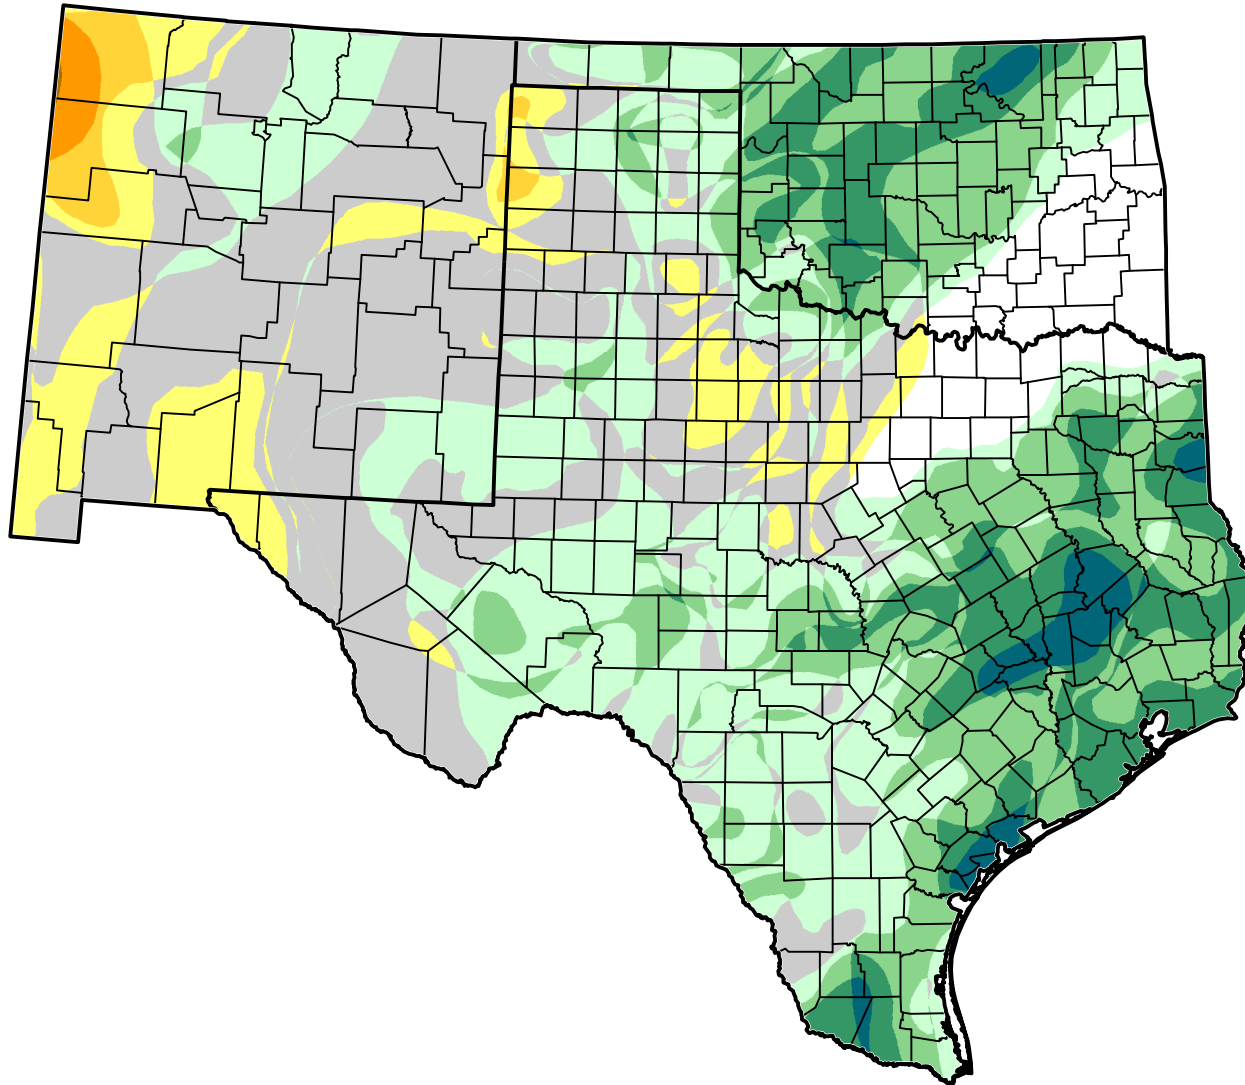

U.S. Drought Monitor Class Change - Southern Plains Area

13 Week

May 8, 2012
compared to
February 7, 2012